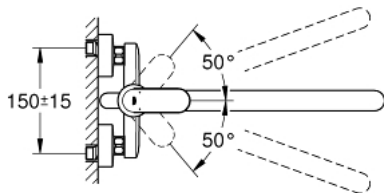

32 847 000 **EUROSMART COSMOPOLITAN SOLID BASIN MIXER 1/2"**

**PRODUCT DESCRIPTION**

- Tyc: Chrome
- wall mounted
- metal lever
- GROHE SilkMove 46 mm ceramic cartridge
- GROHE LongLife finish
- adjustable flow rate limiter
- adjustable minimum flow rate 2.5 l/min
- automatic diverter: bath/shower
- swivel tubular spout
- projection 400 mm
- S-unions

### SPARE PARTS

- 1: Lever (Spare part-nr. 46682000)
- 2: Cap (Spare part-nr. 46243000)
- 3: Cartridge (Spare part-nr. 46048000)
- 4: Diverter knob (Spare part-nr. 64309000)
- 5: Diverter (Spare part-nr. 65655000)
- 6: Wall union (Spare part-nr. 48012000)
- 7: Screw connection 1/2" (Spare part-nr. 45044000)
- 8: S-union (Spare part-nr. 12662000)
- 9: Spout (Spare part-nr. 13241000)
- 9.1: Mousseur (Spare part-nr. 13928000)
- 9.2: Safety ring (Spare part-nr. 6432300M)
- 10: Extension 3/4", 20 mm (Spare part-nr. 0713000M)\*
- 11: Temperature limiter (Spare part-nr. 46308000)\*