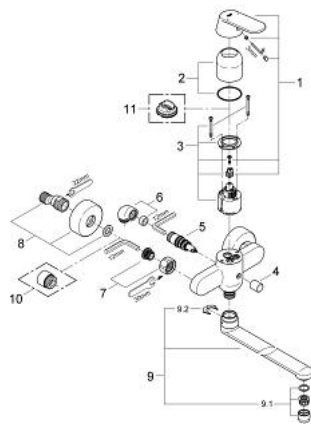

32 847 000 **EUROSMART COSMOPOLITAN SOLID BASIN MIXER 1/2"**

**PRODUCT DESCRIPTION**

- Tyc: Chrome
- wall mounted
- metal lever
- GROHE SilkMove 46 mm ceramic cartridge
- GROHE LongLife finish
- adjustable flow rate limiter
- adjustable minimum flow rate 2.5 l/min
- automatic diverter: bath/shower
- swivel tubular spout
- projection 400 mm
- S-unions

### SPARE PARTS

- 1: Lever (Spare part-nr. 46682000)
- 2: Cap (Spare part-nr. 46243000)
- 3: Cartridge (Spare part-nr. 46048000)
- 4: Diverter knob (Spare part-nr. 64309000)
- 5: Diverter (Spare part-nr. 65655000)
- 6: Wall union (Spare part-nr. 48012000)
- 7: Screw connection 1/2" (Spare part-nr. 45044000)
- 8: S-union (Spare part-nr. 12662000)
- 9: Spout (Spare part-nr. 13241000)
- 9.1: Mousseur (Spare part-nr. 13928000)
- 9.2: Safety ring (Spare part-nr. 6432300M)
- 10: Extension 3/4", 20 mm (Spare part-nr. 0713000M)\*
- 11: Temperature limiter (Spare part-nr. 46308000)\*