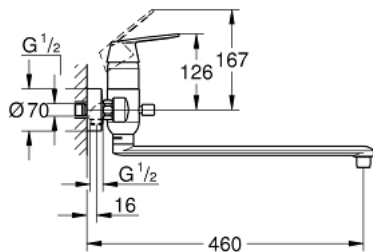

32 847 000 **EUROSMART COSMOPOLITAN SOLID BASIN MIXER 1/2"**

**PRODUCT DESCRIPTION**

- Tyc: Chrome
- wall mounted
- metal lever
- GROHE SilkMove 46 mm ceramic cartridge
- GROHE LongLife finish
- adjustable flow rate limiter
- adjustable minimum flow rate 2.5 l/min
- automatic diverter: bath/shower
- swivel tubular spout
- projection 400 mm
- S-unions

### SPARE PARTS

- 1: Lever (Spare part-nr. 46682000)
- 2: Cap (Spare part-nr. 46243000)
- 3: Cartridge (Spare part-nr. 46048000)
- 4: Diverter knob (Spare part-nr. 64309000)
- 5: Diverter (Spare part-nr. 65655000)
- 6: Wall union (Spare part-nr. 48012000)
- 7: Screw connection 1/2" (Spare part-nr. 45044000)
- 8: S-union (Spare part-nr. 12662000)
- 9: Spout (Spare part-nr. 13241000)
- 9.1: Mousseur (Spare part-nr. 13928000)
- 9.2: Safety ring (Spare part-nr. 6432300M)
- 10: Extension 3/4", 20 mm (Spare part-nr. 0713000M)\*
- 11: Temperature limiter (Spare part-nr. 46308000)\*