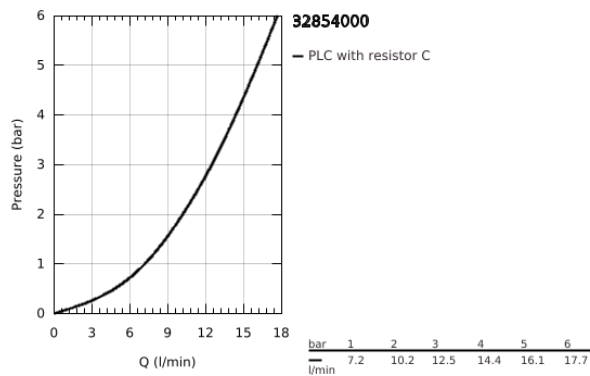

32 854 000 BAULoop SINGLE-LEVER BASIN MIXER 1/2"

PRODUCT DESCRIPTION

- Colour: chrome
- single hole installation
- metal lever
- GROHE SmoothControl 28 mm ceramic cartridge
- GROHE LongLife finish
- mousseur
- smooth body
- flexible connection hoses
- rapid installation system

32 854 000 BAULOOK SINGLE-LEVER BASIN MIXER 1/2"

SPARE PARTS

- 1: Lever (Spare part-nr. 46695000)
- 2: Cartridge (Spare part-nr. 46580000)
- 3: Mousseur (Spare part-nr. 13952000)
- 4: Shank mounting kit (Spare part-nr. 46249000)
- 5: Base plate (Spare part-nr. 48052000)*
- 6: Mounting wrench (Spare part-nr. 19017000)*