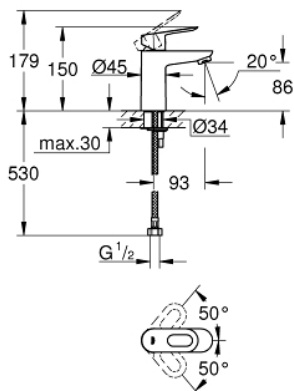

32 854 000 BAULoop SINGLE-LEVER BASIN MIXER 1/2"

PRODUCT DESCRIPTION

- Colour: chrome
- single hole installation
- metal lever
- GROHE SmoothControl 28 mm ceramic cartridge
- GROHE LongLife finish
- mousseur
- smooth body
- flexible connection hoses
- rapid installation system

32 854 000 BAULOOK SINGLE-LEVER BASIN MIXER 1/2"

SPARE PARTS

- 1: Lever (Spare part-nr. 46695000)
- 2: Cartridge (Spare part-nr. 46580000)
- 3: Mousseur (Spare part-nr. 13952000)
- 4: Shank mounting kit (Spare part-nr. 46249000)
- 5: Base plate (Spare part-nr. 48052000)*
- 6: Mounting wrench (Spare part-nr. 19017000)*