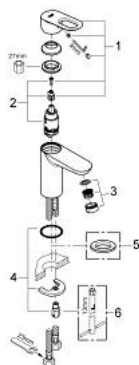

32 854 000 BAULoop SINGLE-LEVER BASIN MIXER 1/2"

PRODUCT DESCRIPTION

- Colour: chrome
- single hole installation
- metal lever
- GROHE SmoothControl 28 mm ceramic cartridge
- GROHE LongLife finish
- mousseur
- smooth body
- flexible connection hoses
- rapid installation system

32 854 000 BAULOOK SINGLE-LEVER BASIN MIXER 1/2"

SPARE PARTS

- 1: Lever (Spare part-nr. 46695000)
- 2: Cartridge (Spare part-nr. 46580000)
- 3: Mousseur (Spare part-nr. 13952000)
- 4: Shank mounting kit (Spare part-nr. 46249000)
- 5: Base plate (Spare part-nr. 48052000)*
- 6: Mounting wrench (Spare part-nr. 19017000)*