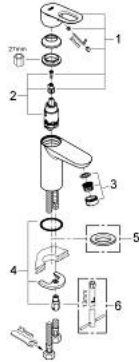

32 854 000 BAULoop SINGLE-LEVER BASIN MIXER 1/2"

PRODUCT DESCRIPTION

- Tyc: Chrome
- single hole installation
- metal lever
- GROHE SmoothControl 28 mm ceramic cartridge
- GROHE LongLife finish
- mousseur
- smooth body
- flexible connection hoses
- rapid installation system

32 854 000 BAULOOK SINGLE-LEVER BASIN MIXER 1/2"

SPARE PARTS

- 1: Lever (Spare part-nr. 46695000)
 - 2: Cartridge (Spare part-nr. 46580000)
 - 3: Mousseur (Spare part-nr. 13952000)
 - 4: Shank mounting kit (Spare part-nr. 46249000)
 - 5: Base plate (Spare part-nr. 48052000)*
 - 6: Mounting wrench (Spare part-nr. 19017000)*
- * Optional accessories