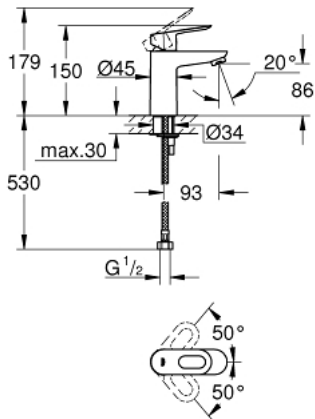

32 854 000 BAULoop SINGLE-LEVER BASIN MIXER 1/2"

PRODUCT DESCRIPTION

- Tyc: Chrome
- single hole installation
- metal lever
- GROHE SmoothControl 28 mm ceramic cartridge
- GROHE LongLife finish
- mousseur
- smooth body
- flexible connection hoses
- rapid installation system

32 854 000 BAULOOK SINGLE-LEVER BASIN MIXER 1/2"

SPARE PARTS

- 1: Lever (Spare part-nr. 46695000)
 - 2: Cartridge (Spare part-nr. 46580000)
 - 3: Mousseur (Spare part-nr. 13952000)
 - 4: Shank mounting kit (Spare part-nr. 46249000)
 - 5: Base plate (Spare part-nr. 48052000)*
 - 6: Mounting wrench (Spare part-nr. 19017000)*
- * Optional accessories