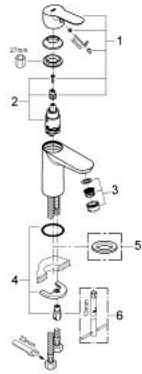

32 858 000 **BAUEDGE BASIN MIXER 1/2"**
S-SIZE

PRODUCT DESCRIPTION

- Colour: chrome
- single hole installation
- metal lever
- GROHE SmoothControl 28 mm ceramic cartridge
- GROHE LongLife finish
- mousseur
- smooth body
- flexible connection hoses
- rapid installation system

32 858 000 **BAUEDGE BASIN MIXER 1/2"**
S-SIZE

SPARE PARTS

- 1: Lever (Spare part-nr. 46697000)
- 2: Cartridge (Spare part-nr. 46580000)
- 3: Mousseur (Spare part-nr. 13952000)
- 4: Shank mounting kit (Spare part-nr. 46249000)
- 5: Base plate (Spare part-nr. 48052000)*
- 6: Mounting wrench (Spare part-nr. 19017000)*