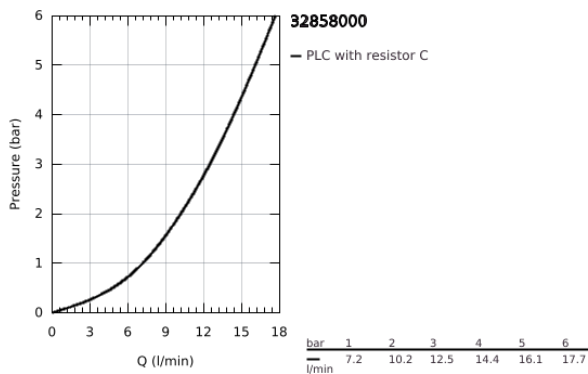

32 858 000 **BAUEDGE BASIN MIXER 1/2"**
S-SIZE

PRODUCT DESCRIPTION

- Colour: chrome
- single hole installation
- metal lever
- GROHE SmoothControl 28 mm ceramic cartridge
- GROHE LongLife finish
- mousseur
- smooth body
- flexible connection hoses
- rapid installation system

32 858 000 **BAUEDGE BASIN MIXER 1/2"**
S-SIZE

SPARE PARTS

- 1: Lever (Spare part-nr. 46697000)
- 2: Cartridge (Spare part-nr. 46580000)
- 3: Mousseur (Spare part-nr. 13952000)
- 4: Shank mounting kit (Spare part-nr. 46249000)
- 5: Base plate (Spare part-nr. 48052000)*
- 6: Mounting wrench (Spare part-nr. 19017000)*