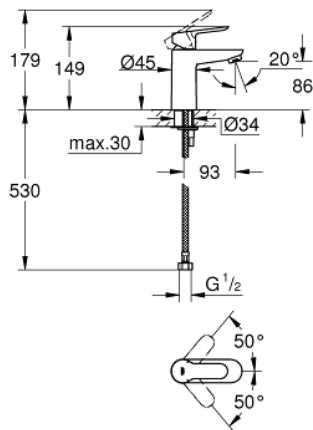

32 858 000 **BAUEDGE BASIN MIXER 1/2"**
S-SIZE

PRODUCT DESCRIPTION

- Colour: chrome
- single hole installation
- metal lever
- GROHE SmoothControl 28 mm ceramic cartridge
- GROHE LongLife finish
- mousseur
- smooth body
- flexible connection hoses
- rapid installation system

32 858 000 **BAUEDGE BASIN MIXER 1/2"**
S-SIZE

SPARE PARTS

- 1: Lever (Spare part-nr. 46697000)
- 2: Cartridge (Spare part-nr. 46580000)
- 3: Mousseur (Spare part-nr. 13952000)
- 4: Shank mounting kit (Spare part-nr. 46249000)
- 5: Base plate (Spare part-nr. 48052000)*
- 6: Mounting wrench (Spare part-nr. 19017000)*