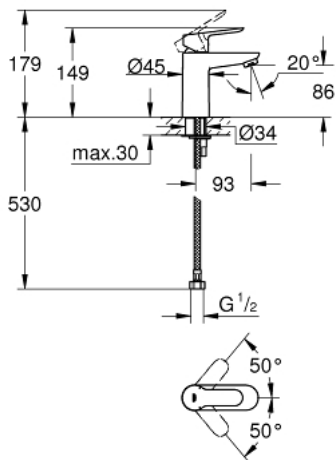

32 858 000 **BAUEDGE BASIN MIXER 1/2"**
S-SIZE

PRODUCT DESCRIPTION

- Tyc: Chrome
- single hole installation
- metal lever
- GROHE SmoothControl 28 mm ceramic cartridge
- GROHE LongLife finish
- mousseur
- smooth body
- flexible connection hoses
- rapid installation system

32 858 000 **BAUEDGE BASIN MIXER 1/2"**
S-SIZE

SPARE PARTS

- 1: Lever (Spare part-nr. 46697000)
- 2: Cartridge (Spare part-nr. 46580000)
- 3: Mousseur (Spare part-nr. 13952000)
- 4: Shank mounting kit (Spare part-nr. 46249000)
- 5: Base plate (Spare part-nr. 48052000)*
- 6: Mounting wrench (Spare part-nr. 19017000)*