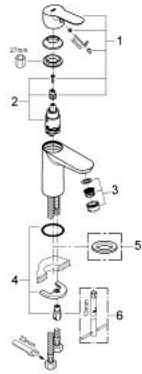

32 858 000 **BAUEDGE BASIN MIXER 1/2"**
S-SIZE

PRODUCT DESCRIPTION

- Tyc: Chrome
- single hole installation
- metal lever
- GROHE SmoothControl 28 mm ceramic cartridge
- GROHE LongLife finish
- mousseur
- smooth body
- flexible connection hoses
- rapid installation system

32 858 000 **BAUEDGE BASIN MIXER 1/2"**
S-SIZE

SPARE PARTS

- 1: Lever (Spare part-nr. 46697000)
- 2: Cartridge (Spare part-nr. 46580000)
- 3: Mousseur (Spare part-nr. 13952000)
- 4: Shank mounting kit (Spare part-nr. 46249000)
- 5: Base plate (Spare part-nr. 48052000)*
- 6: Mounting wrench (Spare part-nr. 19017000)*