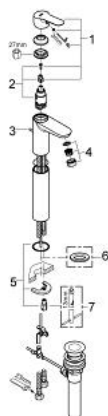

32 860 000 BAUEDGE SINGLE-LEVER BASIN MIXER 1/2" XL-SIZE

PRODUCT DESCRIPTION

- Colour: chrome
- for free-standing basins
- metal lever
- GROHE SmoothControl 28 mm ceramic cartridge
- GROHE LongLife finish
- mousseur
- pop-up waste set 1"
- flexible connection hoses
- rapid installation system

32 860 000 BAUEDGE SINGLE-LEVER BASIN MIXER 1/2" XL-SIZE

SPARE PARTS

- 1: Lever (Spare part-nr. 46697000)
- 2: Cartridge (Spare part-nr. 46580000)
- 3: Pop-up rod (Spare part-nr. 10769000)
- 4: Mousseur (Spare part-nr. 13952000)
- 5: Shank mounting kit (Spare part-nr. 46249000)
- 6: Base plate (Spare part-nr. 48052000)*
- 7: Mounting wrench (Spare part-nr. 19017000)*