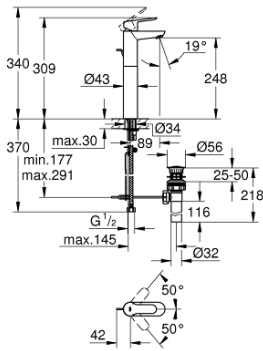

32 860 000 BAUEDGE SINGLE-LEVER BASIN MIXER 1/2" XL-SIZE

PRODUCT DESCRIPTION

- Colour: chrome
- for free-standing basins
- metal lever
- GROHE SmoothControl 28 mm ceramic cartridge
- GROHE LongLife finish
- mousseur
- pop-up waste set 1"
- flexible connection hoses
- rapid installation system

32 860 000 BAUEDGE SINGLE-LEVER BASIN MIXER 1/2" XL-SIZE

SPARE PARTS

- 1: Lever (Spare part-nr. 46697000)
- 2: Cartridge (Spare part-nr. 46580000)
- 3: Pop-up rod (Spare part-nr. 10769000)
- 4: Mousseur (Spare part-nr. 13952000)
- 5: Shank mounting kit (Spare part-nr. 46249000)
- 6: Base plate (Spare part-nr. 48052000)*
- 7: Mounting wrench (Spare part-nr. 19017000)*