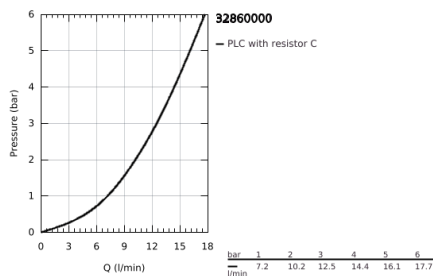

32 860 000 BAUEDGE SINGLE-LEVER BASIN MIXER 1/2" XL-SIZE

PRODUCT DESCRIPTION

- Colour: chrome
- for free-standing basins
- metal lever
- GROHE SmoothControl 28 mm ceramic cartridge
- GROHE LongLife finish
- mousseur
- pop-up waste set 1"
- flexible connection hoses
- rapid installation system

32 860 000 BAUEDGE SINGLE-LEVER BASIN MIXER 1/2" XL-SIZE

SPARE PARTS

- 1: Lever (Spare part-nr. 46697000)
- 2: Cartridge (Spare part-nr. 46580000)
- 3: Pop-up rod (Spare part-nr. 10769000)
- 4: Mousseur (Spare part-nr. 13952000)
- 5: Shank mounting kit (Spare part-nr. 46249000)
- 6: Base plate (Spare part-nr. 48052000)*
- 7: Mounting wrench (Spare part-nr. 19017000)*