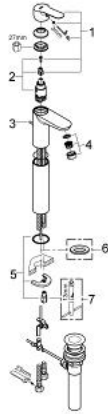

32 860 000 **BAUEDGE SINGLE-LEVER BASIN MIXER 1/2"**
XL-SIZE

PRODUCT DESCRIPTION

- Tyc: Chrome
- for free-standing basins
- metal lever
- GROHE SmoothControl 28 mm ceramic cartridge
- GROHE LongLife finish
- mousseur
- pop-up waste set 1"
- flexible connection hoses
- rapid installation system

32 860 000 **BAUEDGE SINGLE-LEVER BASIN MIXER 1/2"**
XL-SIZE

SPARE PARTS

- 1: Lever (Spare part-nr. 46697000)
- 2: Cartridge (Spare part-nr. 46580000)
- 3: Pop-up rod (Spare part-nr. 10769000)
- 4: Mousseur (Spare part-nr. 13952000)
- 5: Shank mounting kit (Spare part-nr. 46249000)
- 6: Base plate (Spare part-nr. 48052000)*
- 7: Mounting wrench (Spare part-nr. 19017000)*