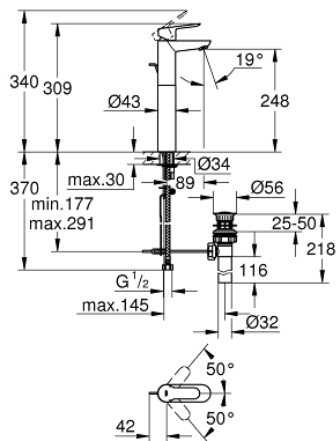

32 860 000 **BAUEDGE SINGLE-LEVER BASIN MIXER 1/2"**
XL-SIZE

PRODUCT DESCRIPTION

- Tyc: Chrome
- for free-standing basins
- metal lever
- GROHE SmoothControl 28 mm ceramic cartridge
- GROHE LongLife finish
- mousseur
- pop-up waste set 1"
- flexible connection hoses
- rapid installation system

32 860 000 **BAUEDGE SINGLE-LEVER BASIN MIXER 1/2"**
XL-SIZE

SPARE PARTS

- 1: Lever (Spare part-nr. 46697000)
- 2: Cartridge (Spare part-nr. 46580000)
- 3: Pop-up rod (Spare part-nr. 10769000)
- 4: Mousseur (Spare part-nr. 13952000)
- 5: Shank mounting kit (Spare part-nr. 46249000)
- 6: Base plate (Spare part-nr. 48052000)*
- 7: Mounting wrench (Spare part-nr. 19017000)*