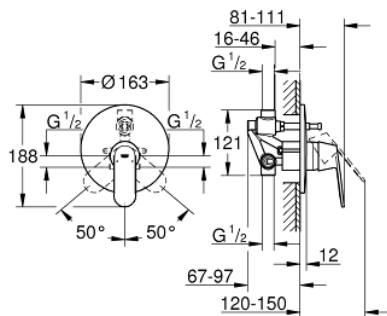

### 32 879 000 EUROSMART COSMOPOLITAN SINGLE-LEVER BATH MIXER 1/2"

**PRODUCT DESCRIPTION**

- Colour: chrome
- wall installation
- GROHE SilkMove 46 mm ceramic cartridge
- GROHE LongLife finish
- consisting of:
- set for final installation
- rough-in set for wall mounted bath mixer
- adjustable flow rate limiter
- adjustable minimum flow rate 2.5 l/min
- automatic diverter: bath/shower
- metal lever
- metal wall escutcheon
- screwed
- optional temperature limiter ref. no. 46 308

32 879 000 **EUROSMART COSMOPOLITAN SINGLE-LEVER BATH MIXER 1/2"**

**SPARE PARTS**

- 1: Lever (Spare part-nr. 46682000)
- 2: Escutcheon (Spare part-nr. 46905000)
- 3: Cap (Spare part-nr. 02693000)
- 4: Cartridge (Spare part-nr. 46048000)
- 5: Diverter (Spare part-nr. 46737000)
- 6: Temperature limiter (Spare part-nr. 46308000)\*
- 7: Extension set (Spare part-nr. 46191000)\*
- 8: Extension set (Spare part-nr. 46343000)\*