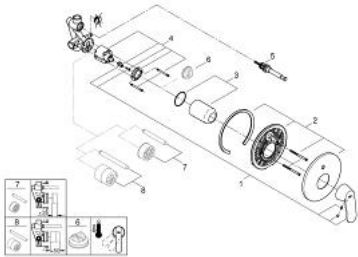

### 32 879 000 EUROSMART COSMOPOLITAN SINGLE-LEVER BATH MIXER 1/2"

**PRODUCT DESCRIPTION**

- Colour: chrome
- wall installation
- GROHE SilkMove 46 mm ceramic cartridge
- GROHE LongLife finish
- consisting of:
- set for final installation
- rough-in set for wall mounted bath mixer
- adjustable flow rate limiter
- adjustable minimum flow rate 2.5 l/min
- automatic diverter: bath/shower
- metal lever
- metal wall escutcheon
- screwed
- optional temperature limiter ref. no. 46 308

32 879 000 **EUROSMART COSMOPOLITAN SINGLE-LEVER BATH MIXER 1/2"**

**SPARE PARTS**

- 1: Lever (Spare part-nr. 46682000)
- 2: Escutcheon (Spare part-nr. 46905000)
- 3: Cap (Spare part-nr. 02693000)
- 4: Cartridge (Spare part-nr. 46048000)
- 5: Diverter (Spare part-nr. 46737000)
- 6: Temperature limiter (Spare part-nr. 46308000)\*
- 7: Extension set (Spare part-nr. 46191000)\*
- 8: Extension set (Spare part-nr. 46343000)\*