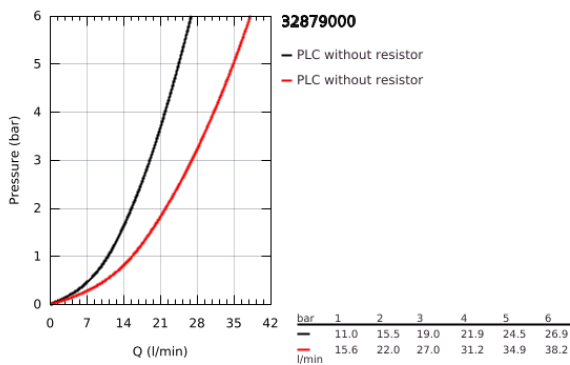

### 32 879 000 EUROSMART COSMOPOLITAN SINGLE-LEVER BATH MIXER 1/2"

**PRODUCT DESCRIPTION**

- Colour: chrome
- wall installation
- GROHE SilkMove 46 mm ceramic cartridge
- GROHE LongLife finish
- consisting of:
- set for final installation
- rough-in set for wall mounted bath mixer
- adjustable flow rate limiter
- adjustable minimum flow rate 2.5 l/min
- automatic diverter: bath/shower
- metal lever
- metal wall escutcheon
- screwed
- optional temperature limiter ref. no. 46 308

32 879 000 **EUROSMART COSMOPOLITAN SINGLE-LEVER BATH MIXER 1/2"**

**SPARE PARTS**

- 1: Lever (Spare part-nr. 46682000)
- 2: Escutcheon (Spare part-nr. 46905000)
- 3: Cap (Spare part-nr. 02693000)
- 4: Cartridge (Spare part-nr. 46048000)
- 5: Diverter (Spare part-nr. 46737000)
- 6: Temperature limiter (Spare part-nr. 46308000)\*
- 7: Extension set (Spare part-nr. 46191000)\*
- 8: Extension set (Spare part-nr. 46343000)\*