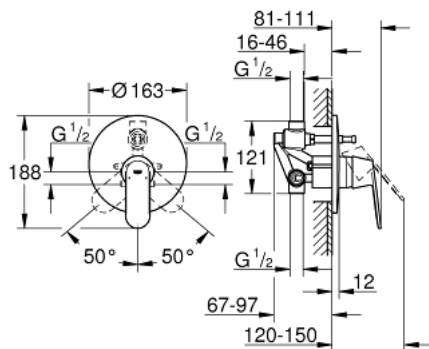

32 879 000 EUROSMART COSMOPOLITAN SINGLE-LEVER BATH MIXER 1/2"

PRODUCT DESCRIPTION

- Tyc: Chrome
- wall installation
- GROHE SilkMove 46 mm ceramic cartridge
- GROHE LongLife finish
- consisting of:
- set for final installation
- rough-in set for wall mounted bath mixer
- adjustable flow rate limiter
- adjustable minimum flow rate 2.5 l/min
- automatic diverter: bath/shower
- metal lever
- metal wall escutcheon
- screwed
- optional temperature limiter ref. no. 46 308

32 879 000 **EUROSMART COSMOPOLITAN SINGLE-LEVER BATH MIXER 1/2"**

SPARE PARTS

- 1: Lever (Spare part-nr. 46682000)
- 2: Escutcheon (Spare part-nr. 46905000)
- 3: Cap (Spare part-nr. 02693000)
- 4: Cartridge (Spare part-nr. 46048000)
- 5: Diverter (Spare part-nr. 46737000)
- 6: Temperature limiter (Spare part-nr. 46308000)*
- 7: Extension set (Spare part-nr. 46191000)*
- 8: Extension set (Spare part-nr. 46343000)*