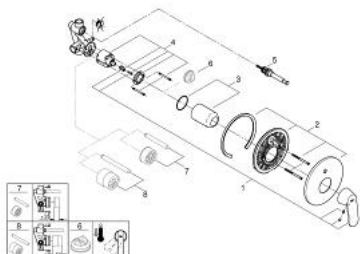

32 879 000 EUROSMART COSMOPOLITAN SINGLE-LEVER BATH MIXER 1/2"

PRODUCT DESCRIPTION

- Tyc: Chrome
- wall installation
- GROHE SilkMove 46 mm ceramic cartridge
- GROHE LongLife finish
- consisting of:
- set for final installation
- rough-in set for wall mounted bath mixer
- adjustable flow rate limiter
- adjustable minimum flow rate 2.5 l/min
- automatic diverter: bath/shower
- metal lever
- metal wall escutcheon
- screwed
- optional temperature limiter ref. no. 46 308

32 879 000 **EUROSMART COSMOPOLITAN SINGLE-LEVER BATH MIXER 1/2"**

SPARE PARTS

- 1: Lever (Spare part-nr. 46682000)
- 2: Escutcheon (Spare part-nr. 46905000)
- 3: Cap (Spare part-nr. 02693000)
- 4: Cartridge (Spare part-nr. 46048000)
- 5: Diverter (Spare part-nr. 46737000)
- 6: Temperature limiter (Spare part-nr. 46308000)*
- 7: Extension set (Spare part-nr. 46191000)*
- 8: Extension set (Spare part-nr. 46343000)*