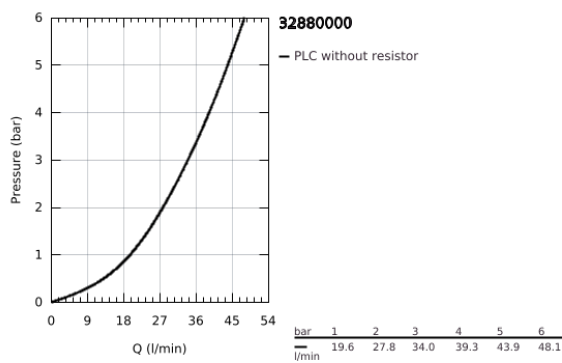

32 880 000 **EUROSMART COSMOPOLITAN SINGLE-LEVER SHOWER MIXER 1/2"**

**PRODUCT DESCRIPTION**

- Colour: chrome
- wall installation
- GROHE SilkMove 46 mm ceramic cartridge
- GROHE LongLife finish
- consisting of:
- set for final installation
- rough-in set for wall mounted shower mixer
- adjustable flow rate limiter
- adjustable minimum flow rate 2.5 l/min
- metal lever
- escutcheon and shaft sealing
- metal escutcheon
- screwed
- optional temperature limiter

32 880 000 **EUROSMART COSMOPOLITAN SINGLE-LEVER SHOWER MIXER 1/2"**

**SPARE PARTS**

- 1: Lever (Spare part-nr. 46682000)
- 2: Escutcheon (Spare part-nr. 46904000)
- 3: Cap (Spare part-nr. 02693000)
- 4: Cartridge (Spare part-nr. 46048000)
- 5: Temperature limiter (Spare part-nr. 46308000)\*
- 6: Extension set (Spare part-nr. 46191000)\*
- 7: Extension set (Spare part-nr. 46343000)\*