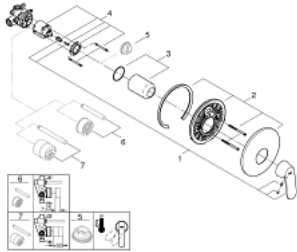

32 880 000 **EUROSMART COSMOPOLITAN SINGLE-LEVER SHOWER MIXER 1/2"**

**PRODUCT DESCRIPTION**

- Colour: chrome
- wall installation
- GROHE SilkMove 46 mm ceramic cartridge
- GROHE LongLife finish
- consisting of:
- set for final installation
- rough-in set for wall mounted shower mixer
- adjustable flow rate limiter
- adjustable minimum flow rate 2.5 l/min
- metal lever
- escutcheon and shaft sealing
- metal escutcheon
- screwed
- optional temperature limiter

32 880 000 **EUROSMART COSMOPOLITAN SINGLE-LEVER SHOWER MIXER 1/2"**

**SPARE PARTS**

- 1: Lever (Spare part-nr. 46682000)
- 2: Escutcheon (Spare part-nr. 46904000)
- 3: Cap (Spare part-nr. 02693000)
- 4: Cartridge (Spare part-nr. 46048000)
- 5: Temperature limiter (Spare part-nr. 46308000)\*
- 6: Extension set (Spare part-nr. 46191000)\*
- 7: Extension set (Spare part-nr. 46343000)\*