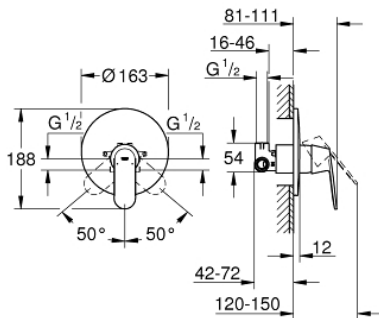

32 880 000 **EUROSMART COSMOPOLITAN SINGLE-LEVER SHOWER MIXER 1/2"**

**PRODUCT DESCRIPTION**

- Colour: chrome
- wall installation
- GROHE SilkMove 46 mm ceramic cartridge
- GROHE LongLife finish
- consisting of:
- set for final installation
- rough-in set for wall mounted shower mixer
- adjustable flow rate limiter
- adjustable minimum flow rate 2.5 l/min
- metal lever
- escutcheon and shaft sealing
- metal escutcheon
- screwed
- optional temperature limiter

32 880 000 **EUROSMART COSMOPOLITAN SINGLE-LEVER SHOWER MIXER 1/2"**

**SPARE PARTS**

- 1: Lever (Spare part-nr. 46682000)
- 2: Escutcheon (Spare part-nr. 46904000)
- 3: Cap (Spare part-nr. 02693000)
- 4: Cartridge (Spare part-nr. 46048000)
- 5: Temperature limiter (Spare part-nr. 46308000)\*
- 6: Extension set (Spare part-nr. 46191000)\*
- 7: Extension set (Spare part-nr. 46343000)\*