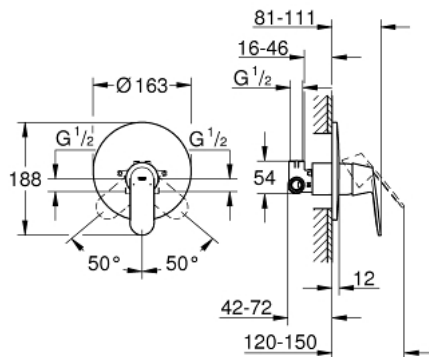

32 880 000 EUROSMART COSMOPOLITAN SINGLE-LEVER SHOWER MIXER 1/2"

PRODUCT DESCRIPTION

- Tyc: Chrome
- wall installation
- GROHE SilkMove 46 mm ceramic cartridge
- GROHE LongLife finish
- consisting of:
- set for final installation
- rough-in set for wall mounted shower mixer
- adjustable flow rate limiter
- adjustable minimum flow rate 2.5 l/min
- metal lever
- escutcheon and shaft sealing
- metal escutcheon
- screwed
- optional temperature limiter

32 880 000 EUROSMART COSMOPOLITAN SINGLE-LEVER SHOWER MIXER 1/2"

SPARE PARTS

- 1: Lever (Spare part-nr. 46682000)
- 2: Escutcheon (Spare part-nr. 46904000)
- 3: Cap (Spare part-nr. 02693000)
- 4: Cartridge (Spare part-nr. 46048000)
- 5: Temperature limiter (Spare part-nr. 46308000)*
- 6: Extension set (Spare part-nr. 46191000)*
- 7: Extension set (Spare part-nr. 46343000)*