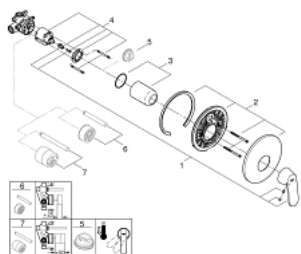

32 880 000 EUROSMART COSMOPOLITAN SINGLE-LEVER SHOWER MIXER 1/2"

PRODUCT DESCRIPTION

- Tyc: Chrome
- wall installation
- GROHE SilkMove 46 mm ceramic cartridge
- GROHE LongLife finish
- consisting of:
- set for final installation
- rough-in set for wall mounted shower mixer
- adjustable flow rate limiter
- adjustable minimum flow rate 2.5 l/min
- metal lever
- escutcheon and shaft sealing
- metal escutcheon
- screwed
- optional temperature limiter

32 880 000 EUROSMART COSMOPOLITAN SINGLE-LEVER SHOWER MIXER 1/2"

SPARE PARTS

- 1: Lever (Spare part-nr. 46682000)
- 2: Escutcheon (Spare part-nr. 46904000)
- 3: Cap (Spare part-nr. 02693000)
- 4: Cartridge (Spare part-nr. 46048000)
- 5: Temperature limiter (Spare part-nr. 46308000)*
- 6: Extension set (Spare part-nr. 46191000)*
- 7: Extension set (Spare part-nr. 46343000)*