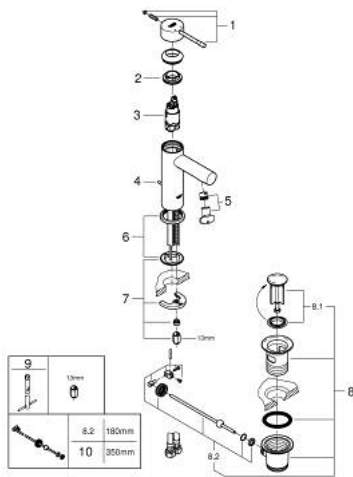

32 898 001 **ESSENCE BASIN MIXER 1/2"**
S-SIZE

PRODUCT DESCRIPTION

- Colour: chrome
- single hole installation
- metal lever
- GROHE SilkMove 28 mm ceramic cartridge
- with temperature limiter
- GROHE LongLife finish
- GROHE EcoJoy - less water, perfect flow
- maximum flow rate (at 3 bar): 5.7 l/min
- GROHE FastFixation Plus installation system
- pop-up waste set 1 1/4"
- flexible connection hoses
- min. recommended pressure 1.0 bar

32 898 001 **ESSENCE BASIN MIXER 1/2"**
S-SIZE

SPARE PARTS

- 1: Lever (Spare part-nr. 46917000)
 - 2: retaining ring (Spare part-nr. 46715000)
 - 3: Cartridge (Spare part-nr. 46580000)
 - 4: Pop-up rod (Spare part-nr. 46739000)
 - 5: Mousseur (Spare part-nr. 46765000)
 - 6: Escutcheon (Spare part-nr. 48603000)
 - 7: Shank mounting kit (Spare part-nr. 46645000)
 - 8: Waste set 1 1/4" (Spare part-nr. 28910000)
 - 8.1: Plug (Spare part-nr. 07182000)
 - 8.2: Eccentric rod (Spare part-nr. 07052000)
 - 9: Mounting wrench (Spare part-nr. 19017000)*
 - 10: Eccentric rod (Spare part-nr. 07341000)*
- * Optional accessories