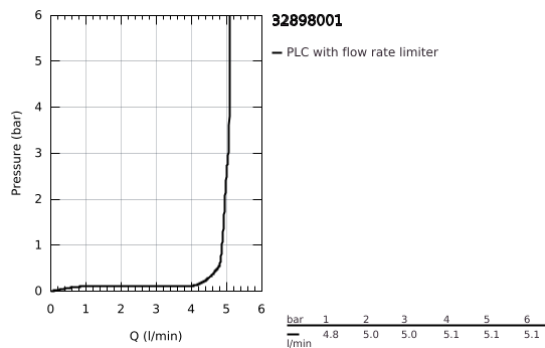

32 898 001 **ESSENCE BASIN MIXER 1/2"**
S-SIZE

PRODUCT DESCRIPTION

- Colour: chrome
- single hole installation
- metal lever
- GROHE SilkMove 28 mm ceramic cartridge
- with temperature limiter
- GROHE LongLife finish
- GROHE EcoJoy - less water, perfect flow
- maximum flow rate (at 3 bar): 5.7 l/min
- GROHE FastFixation Plus installation system
- pop-up waste set 1 1/4"
- flexible connection hoses
- min. recommended pressure 1.0 bar

32 898 001 **ESSENCE BASIN MIXER 1/2"**
S-SIZE

SPARE PARTS

- 1: Lever (Spare part-nr. 46917000)
 - 2: retaining ring (Spare part-nr. 46715000)
 - 3: Cartridge (Spare part-nr. 46580000)
 - 4: Pop-up rod (Spare part-nr. 46739000)
 - 5: Mousseur (Spare part-nr. 46765000)
 - 6: Escutcheon (Spare part-nr. 48603000)
 - 7: Shank mounting kit (Spare part-nr. 46645000)
 - 8: Waste set 1 1/4" (Spare part-nr. 28910000)
 - 8.1: Plug (Spare part-nr. 07182000)
 - 8.2: Eccentric rod (Spare part-nr. 07052000)
 - 9: Mounting wrench (Spare part-nr. 19017000)*
 - 10: Eccentric rod (Spare part-nr. 07341000)*
- * Optional accessories