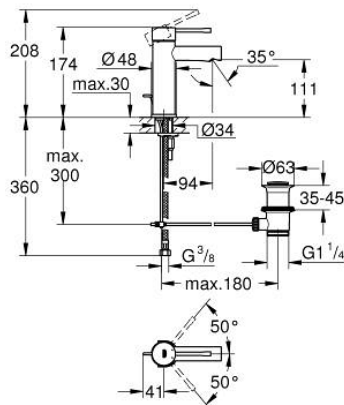

32 898 001 **ESSENCE BASIN MIXER 1/2"**
S-SIZE

PRODUCT DESCRIPTION

- Colour: chrome
- single hole installation
- metal lever
- GROHE SilkMove 28 mm ceramic cartridge
- with temperature limiter
- GROHE LongLife finish
- GROHE EcoJoy - less water, perfect flow
- maximum flow rate (at 3 bar): 5.7 l/min
- GROHE FastFixation Plus installation system
- pop-up waste set 1 1/4"
- flexible connection hoses
- min. recommended pressure 1.0 bar

32 898 001 **ESSENCE BASIN MIXER 1/2"**
S-SIZE

SPARE PARTS

- 1: Lever (Spare part-nr. 46917000)
 - 2: retaining ring (Spare part-nr. 46715000)
 - 3: Cartridge (Spare part-nr. 46580000)
 - 4: Pop-up rod (Spare part-nr. 46739000)
 - 5: Mousseur (Spare part-nr. 46765000)
 - 6: Escutcheon (Spare part-nr. 48603000)
 - 7: Shank mounting kit (Spare part-nr. 46645000)
 - 8: Waste set 1 1/4" (Spare part-nr. 28910000)
 - 8.1: Plug (Spare part-nr. 07182000)
 - 8.2: Eccentric rod (Spare part-nr. 07052000)
 - 9: Mounting wrench (Spare part-nr. 19017000)*
 - 10: Eccentric rod (Spare part-nr. 07341000)*
- * Optional accessories