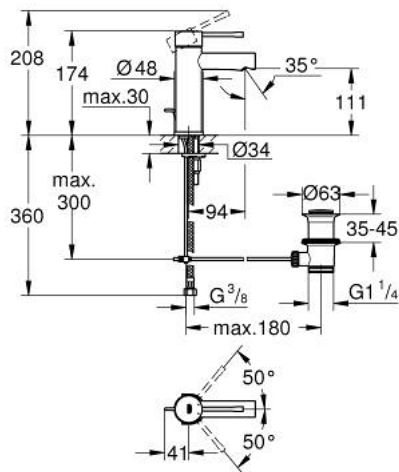

32 898 001 **ESSENCE BASIN MIXER 1/2"**  
**S-SIZE**

**PRODUCT DESCRIPTION**

- Tyc: Chrome
- single hole installation
- metal lever
- GROHE SilkMove 28 mm ceramic cartridge
- with temperature limiter
- GROHE LongLife finish
- GROHE EcoJoy - Less water, perfect flow
- maximum flow rate (at 3 bar): 5.7 l/min
- GROHE FastFixation Plus installation system
- pop-up waste set 1 1/4"
- flexible connection hoses
- min. recommended pressure 1.0 bar

32 898 001 **ESSENCE BASIN MIXER 1/2"**  
**S-SIZE**

**SPARE PARTS**

- 1: Lever (Spare part-nr. 46917000)
  - 2: Fitting ring (Spare part-nr. 46715000)
  - 3: Cartridge (Spare part-nr. 46580000)
  - 4: Pop-up rod (Spare part-nr. 46739000)
  - 5: Mousseur (Spare part-nr. 46765000)
  - 6: Escutcheon (Spare part-nr. 48603000)
  - 7: Shank mounting kit (Spare part-nr. 46645000)
  - 8: Waste set 1 1/4" (Spare part-nr. 28910000)
  - 8.1: Plug (Spare part-nr. 07182000)
  - 8.2: Eccentric rod (Spare part-nr. 07052000)
  - 9: Mounting wrench (Spare part-nr. 19017000)\*
  - 10: Eccentric rod (Spare part-nr. 07341000)\*
- \* Optional accessories