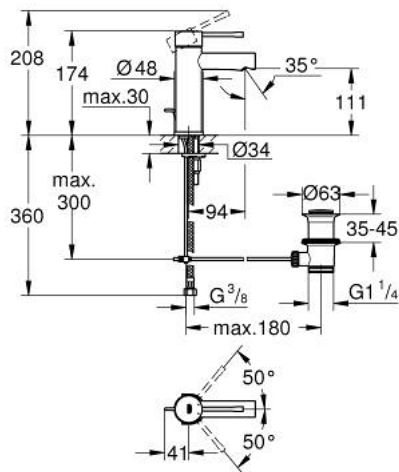

32 898 001 **ESSENCE BASIN MIXER 1/2"**
S-SIZE

PRODUCT DESCRIPTION

- Tyc: Chrome
- single hole installation
- metal lever
- GROHE SilkMove 28 mm ceramic cartridge
- with temperature limiter
- GROHE LongLife finish
- GROHE EcoJoy - Less water, perfect flow
- maximum flow rate (at 3 bar): 5.7 l/min
- GROHE FastFixation Plus installation system
- pop-up waste set 1 1/4"
- flexible connection hoses
- min. recommended pressure 1.0 bar

32 898 001 **ESSENCE BASIN MIXER 1/2"**
S-SIZE

SPARE PARTS

- 1: Lever (Spare part-nr. 46917000)
 - 2: Fitting ring (Spare part-nr. 46715000)
 - 3: Cartridge (Spare part-nr. 46580000)
 - 4: Pop-up rod (Spare part-nr. 46739000)
 - 5: Mousseur (Spare part-nr. 46765000)
 - 6: Escutcheon (Spare part-nr. 48603000)
 - 7: Shank mounting kit (Spare part-nr. 46645000)
 - 8: Waste set 1 1/4" (Spare part-nr. 28910000)
 - 8.1: Plug (Spare part-nr. 07182000)
 - 8.2: Eccentric rod (Spare part-nr. 07052000)
 - 9: Mounting wrench (Spare part-nr. 19017000)*
 - 10: Eccentric rod (Spare part-nr. 07341000)*
- * Optional accessories