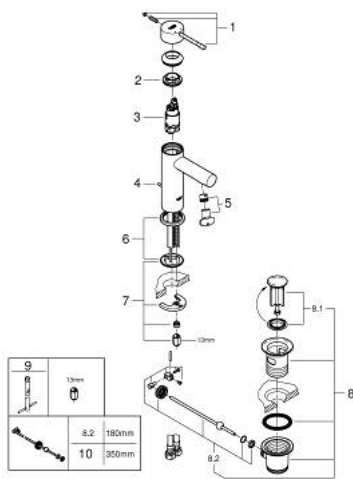

32 898 001 **ESSENCE BASIN MIXER 1/2"**
S-SIZE

PRODUCT DESCRIPTION

- Tyc: Chrome
- single hole installation
- metal lever
- GROHE SilkMove 28 mm ceramic cartridge
- with temperature limiter
- GROHE LongLife finish
- GROHE EcoJoy - Less water, perfect flow
- maximum flow rate (at 3 bar): 5.7 l/min
- GROHE FastFixation Plus installation system
- pop-up waste set 1 1/4"
- flexible connection hoses
- min. recommended pressure 1.0 bar

32 898 001 **ESSENCE BASIN MIXER 1/2"**
S-SIZE

SPARE PARTS

- 1: Lever (Spare part-nr. 46917000)
 - 2: Fitting ring (Spare part-nr. 46715000)
 - 3: Cartridge (Spare part-nr. 46580000)
 - 4: Pop-up rod (Spare part-nr. 46739000)
 - 5: Mousseur (Spare part-nr. 46765000)
 - 6: Escutcheon (Spare part-nr. 48603000)
 - 7: Shank mounting kit (Spare part-nr. 46645000)
 - 8: Waste set 1 1/4" (Spare part-nr. 28910000)
 - 8.1: Plug (Spare part-nr. 07182000)
 - 8.2: Eccentric rod (Spare part-nr. 07052000)
 - 9: Mounting wrench (Spare part-nr. 19017000)*
 - 10: Eccentric rod (Spare part-nr. 07341000)*
- * Optional accessories