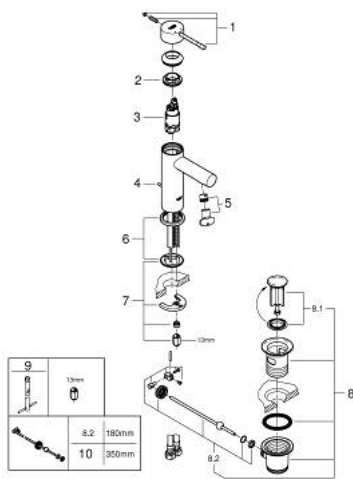

32 898 001 **ESSENCE BASIN MIXER 1/2"**  
**S-SIZE**

**PRODUCT DESCRIPTION**

- Tyc: Chrome
- single hole installation
- metal lever
- GROHE SilkMove 28 mm ceramic cartridge
- with temperature limiter
- GROHE LongLife finish
- GROHE EcoJoy - Less water, perfect flow
- maximum flow rate (at 3 bar): 5.7 l/min
- GROHE FastFixation Plus installation system
- pop-up waste set 1 1/4"
- flexible connection hoses
- min. recommended pressure 1.0 bar

32 898 001 **ESSENCE BASIN MIXER 1/2"**  
**S-SIZE**

**SPARE PARTS**

- 1: Lever (Spare part-nr. 46917000)
  - 2: Fitting ring (Spare part-nr. 46715000)
  - 3: Cartridge (Spare part-nr. 46580000)
  - 4: Pop-up rod (Spare part-nr. 46739000)
  - 5: Mousseur (Spare part-nr. 46765000)
  - 6: Escutcheon (Spare part-nr. 48603000)
  - 7: Shank mounting kit (Spare part-nr. 46645000)
  - 8: Waste set 1 1/4" (Spare part-nr. 28910000)
  - 8.1: Plug (Spare part-nr. 07182000)
  - 8.2: Eccentric rod (Spare part-nr. 07052000)
  - 9: Mounting wrench (Spare part-nr. 19017000)\*
  - 10: Eccentric rod (Spare part-nr. 07341000)\*
- \* Optional accessories