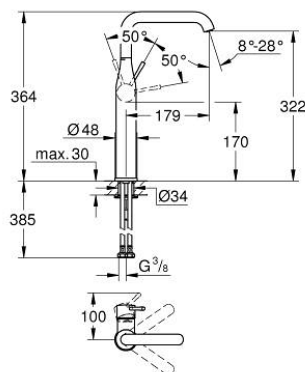

32 901 001 ESSENCE SINGLE-LEVER BASIN MIXER 1/2" XL-SIZE

PRODUCT DESCRIPTION

- Colour: chrome
- single hole installation
- metal lever
- for free-standing basins
- GROHE SilkMove 28 mm ceramic cartridge
- with temperature limiter
- GROHE LongLife finish
- GROHE AquaGuide adjustable mousseur
- GROHE FastFixation Plus rapid installation system
- swivel spout with mousseur and stop limiter
- smooth body
- flexible connection hoses
- maximum flow rate (at 3 bar): 6.6 l/min
- min. recommended pressure 1.0 bar

32 901 001 ESSENCE SINGLE-LEVER BASIN MIXER 1/2" XL-SIZE

SPARE PARTS

- 1: Lever (Spare part-nr. 46919000)
 - 2: Cartridge (Spare part-nr. 46580000)
 - 3: screw ring (Spare part-nr. 48591000)
 - 4: Tubular spout (Spare part-nr. 13375000)
 - 4.1: Mousseur (Spare part-nr. 48270000)
 - 4.2: Sealing washer (Spare part-nr. 0128500M)
 - 4.3: Safety ring (Spare part-nr. 4826600M)
 - 5: Escutcheon (Spare part-nr. 48603000)
 - 6: Shank mounting kit (Spare part-nr. 46645000)
 - 7: Mounting wrench (Spare part-nr. 19017000)*
 - 8: Waste set with push-open plug (Spare part-nr. 65807000)*
- * Optional accessories