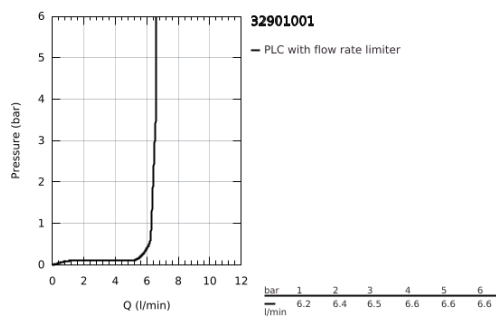

32 901 001 ESSENCE SINGLE-LEVER BASIN MIXER 1/2" XL-SIZE

PRODUCT DESCRIPTION

- Colour: chrome
- single hole installation
- metal lever
- for free-standing basins
- GROHE SilkMove 28 mm ceramic cartridge
- with temperature limiter
- GROHE LongLife finish
- GROHE AquaGuide adjustable mousseur
- GROHE FastFixation Plus rapid installation system
- swivel spout with mousseur and stop limiter
- smooth body
- flexible connection hoses
- maximum flow rate (at 3 bar): 6.6 l/min
- min. recommended pressure 1.0 bar

32 901 001 ESSENCE SINGLE-LEVER BASIN MIXER 1/2" XL-SIZE

SPARE PARTS

- 1: Lever (Spare part-nr. 46919000)
 - 2: Cartridge (Spare part-nr. 46580000)
 - 3: screw ring (Spare part-nr. 48591000)
 - 4: Tubular spout (Spare part-nr. 13375000)
 - 4.1: Mousseur (Spare part-nr. 48270000)
 - 4.2: Sealing washer (Spare part-nr. 0128500M)
 - 4.3: Safety ring (Spare part-nr. 4826600M)
 - 5: Escutcheon (Spare part-nr. 48603000)
 - 6: Shank mounting kit (Spare part-nr. 46645000)
 - 7: Mounting wrench (Spare part-nr. 19017000)*
 - 8: Waste set with push-open plug (Spare part-nr. 65807000)*
- * Optional accessories