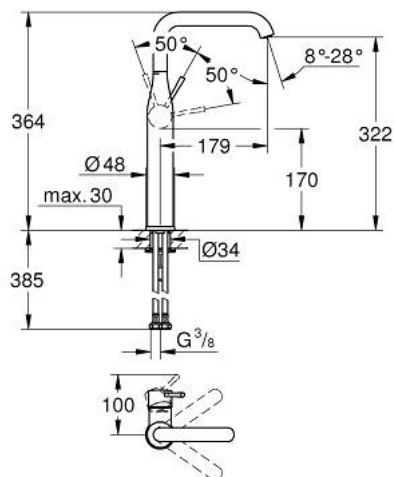

32 901 001 **ESSENCE SINGLE-LEVER BASIN MIXER 1/2"**
XL-SIZE

PRODUCT DESCRIPTION

- Tyc: Chrome
- single hole installation
- metal lever
- for free-standing basins
- GROHE SilkMove 28 mm ceramic cartridge
- with temperature limiter
- GROHE LongLife finish
- GROHE AquaGuide adjustable mousseur
- GROHE FastFixation Plus rapid installation system
- swivel spout with mousseur and stop limiter
- smooth body
- flexible connection hoses
- maximum flow rate (at 3 bar): 6.6 l/min
- min. recommended pressure 1.0 bar

32 901 001 **ESSENCE SINGLE-LEVER BASIN MIXER 1/2"**
XL-SIZE

SPARE PARTS

- 1: Lever (Spare part-nr. 46919000)
 - 2: Cartridge (Spare part-nr. 46580000)
 - 3: screw ring (Spare part-nr. 48591000)
 - 4: Tubular spout (Spare part-nr. 13375000)
 - 4.1: Mousseur (Spare part-nr. 48270000)
 - 4.2: Sealing washer (Spare part-nr. 0128500M)
 - 4.3: Safety ring (Spare part-nr. 4826600M)
 - 5: Escutcheon (Spare part-nr. 48603000)
 - 6: Shank mounting kit (Spare part-nr. 46645000)
 - 7: Mounting wrench (Spare part-nr. 19017000)*
 - 8: Waste set with push-open plug (Spare part-nr. 65807000)*
- * Optional accessories