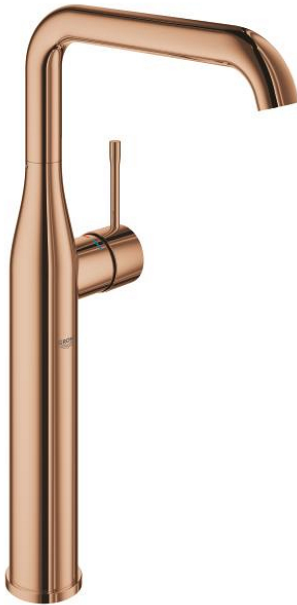

### 32 901 DA1 ESSENCE SINGLE-LEVER BASIN MIXER 1/2" XL-SIZE

**PRODUCT DESCRIPTION**

- Colour: warm sunset
- single hole installation
- metal lever
- for free-standing basins
- GROHE SilkMove 28 mm ceramic cartridge
- with temperature limiter
- GROHE LongLife finish
- GROHE AquaGuide adjustable mousseur
- GROHE FastFixation Plus rapid installation system
- swivel spout with mousseur and stop limiter
- smooth body
- flexible connection hoses
- maximum flow rate (at 3 bar): 6.6 l/min
- min. recommended pressure 1.0 bar