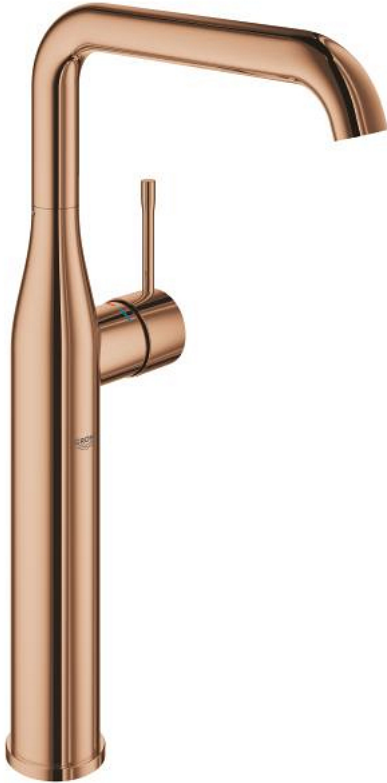

32 901 DA1 ESSENCE SINGLE-LEVER BASIN MIXER 1/2" XL-SIZE

PRODUCT DESCRIPTION

- Tyc: warm sunset
- single hole installation
- metal lever
- for free-standing basins
- GROHE SilkMove 28 mm ceramic cartridge
- with temperature limiter
- GROHE LongLife finish
- GROHE AquaGuide adjustable mousseur
- GROHE FastFixation Plus rapid installation system
- swivel spout with mousseur and stop limiter
- smooth body
- flexible connection hoses
- maximum flow rate (at 3 bar): 6.6 l/min
- min. recommended pressure 1.0 bar