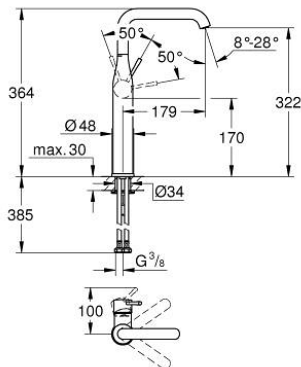

32 901 DC1 ESSENCE SINGLE-LEVER BASIN MIXER 1/2" XL-SIZE

PRODUCT DESCRIPTION

- Colour: supersteel
- single hole installation
- metal lever
- for free-standing basins
- GROHE SilkMove 28 mm ceramic cartridge
- with temperature limiter
- GROHE LongLife finish
- GROHE AquaGuide adjustable mousseur
- GROHE FastFixation Plus rapid installation system
- swivel spout with mousseur and stop limiter
- smooth body
- flexible connection hoses
- min. recommended pressure 1.0 bar

32 901 DC1 ESSENCE SINGLE-LEVER BASIN MIXER 1/2" XL-SIZE

SPARE PARTS

- 1: Lever (Spare part-nr. 46919DC0)
 - 2: Cartridge (Spare part-nr. 46580000)
 - 3: screw ring (Spare part-nr. 48591000)
 - 4: Tubular spout (Spare part-nr. 13375DC0)
 - 4.1: Mousseur (Spare part-nr. 48270000)
 - 4.2: Sealing washer (Spare part-nr. 0128500M)
 - 4.3: Safety ring (Spare part-nr. 4826600M)
 - 5: Escutcheon (Spare part-nr. 48603DC0)
 - 6: Shank mounting kit (Spare part-nr. 46645000)
 - 7: Mounting wrench (Spare part-nr. 19017000)*
 - 8: Waste set with push-open plug (Spare part-nr. 65807DC0)*
- * Optional accessories