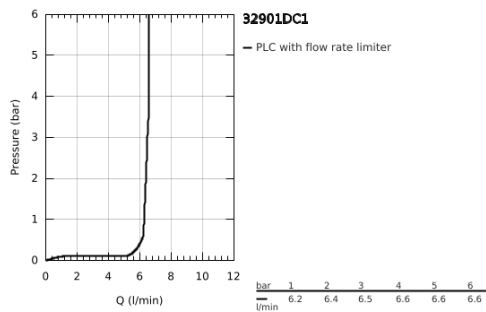

32 901 DC1 ESSENCE SINGLE-LEVER BASIN MIXER 1/2" XL-SIZE

PRODUCT DESCRIPTION

- Colour: supersteel
- single hole installation
- metal lever
- for free-standing basins
- GROHE SilkMove 28 mm ceramic cartridge
- with temperature limiter
- GROHE LongLife finish
- GROHE AquaGuide adjustable mousseur
- GROHE FastFixation Plus rapid installation system
- swivel spout with mousseur and stop limiter
- smooth body
- flexible connection hoses
- min. recommended pressure 1.0 bar

32 901 DC1 ESSENCE SINGLE-LEVER BASIN MIXER 1/2" XL-SIZE

SPARE PARTS

- 1: Lever (Spare part-nr. 46919DC0)
 - 2: Cartridge (Spare part-nr. 46580000)
 - 3: screw ring (Spare part-nr. 48591000)
 - 4: Tubular spout (Spare part-nr. 13375DC0)
 - 4.1: Mousseur (Spare part-nr. 48270000)
 - 4.2: Sealing washer (Spare part-nr. 0128500M)
 - 4.3: Safety ring (Spare part-nr. 4826600M)
 - 5: Escutcheon (Spare part-nr. 48603DC0)
 - 6: Shank mounting kit (Spare part-nr. 46645000)
 - 7: Mounting wrench (Spare part-nr. 19017000)*
 - 8: Waste set with push-open plug (Spare part-nr. 65807DC0)*
- * Optional accessories