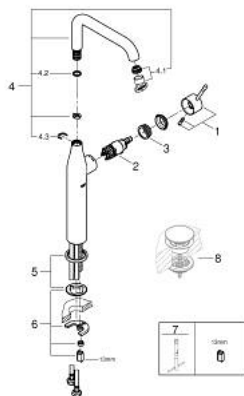

32 901 DC1 ESSENCE SINGLE-LEVER BASIN MIXER 1/2" XL-SIZE

PRODUCT DESCRIPTION

- Tyc: supersteel
- single hole installation
- metal lever
- for free-standing basins
- GROHE SilkMove 28 mm ceramic cartridge
- with temperature limiter
- GROHE LongLife finish
- GROHE AquaGuide adjustable mousseur
- GROHE FastFixation Plus rapid installation system
- swivel spout with mousseur and stop limiter
- smooth body
- flexible connection hoses
- min. recommended pressure 1.0 bar

32 901 DC1 ESSENCE SINGLE-LEVER BASIN MIXER 1/2" XL-SIZE

SPARE PARTS

- 1: Lever (Spare part-nr. 46919DC0)
 - 2: Cartridge (Spare part-nr. 46580000)
 - 3: screw ring (Spare part-nr. 48591000)
 - 4: Tubular spout (Spare part-nr. 13375DC0)
 - 4.1: Mousseur (Spare part-nr. 48270000)
 - 4.2: Sealing washer (Spare part-nr. 0128500M)
 - 4.3: Safety ring (Spare part-nr. 4826600M)
 - 5: Escutcheon (Spare part-nr. 48603DC0)
 - 6: Shank mounting kit (Spare part-nr. 46645000)
 - 7: Mounting wrench (Spare part-nr. 19017000)*
 - 8: Waste set with push-open plug (Spare part-nr. 65807DC0)*
- * Optional accessories