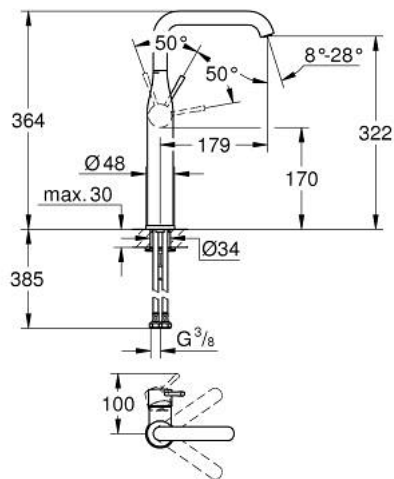

32 901 DC1 ESSENCE SINGLE-LEVER BASIN MIXER 1/2" XL-SIZE

PRODUCT DESCRIPTION

- Tyc: supersteel
- single hole installation
- metal lever
- for free-standing basins
- GROHE SilkMove 28 mm ceramic cartridge
- with temperature limiter
- GROHE LongLife finish
- GROHE AquaGuide adjustable mousseur
- GROHE FastFixation Plus rapid installation system
- swivel spout with mousseur and stop limiter
- smooth body
- flexible connection hoses
- min. recommended pressure 1.0 bar

32 901 DC1 ESSENCE SINGLE-LEVER BASIN MIXER 1/2" XL-SIZE

SPARE PARTS

- 1: Lever (Spare part-nr. 46919DC0)
 - 2: Cartridge (Spare part-nr. 46580000)
 - 3: screw ring (Spare part-nr. 48591000)
 - 4: Tubular spout (Spare part-nr. 13375DC0)
 - 4.1: Mousseur (Spare part-nr. 48270000)
 - 4.2: Sealing washer (Spare part-nr. 0128500M)
 - 4.3: Safety ring (Spare part-nr. 4826600M)
 - 5: Escutcheon (Spare part-nr. 48603DC0)
 - 6: Shank mounting kit (Spare part-nr. 46645000)
 - 7: Mounting wrench (Spare part-nr. 19017000)*
 - 8: Waste set with push-open plug (Spare part-nr. 65807DC0)*
- * Optional accessories