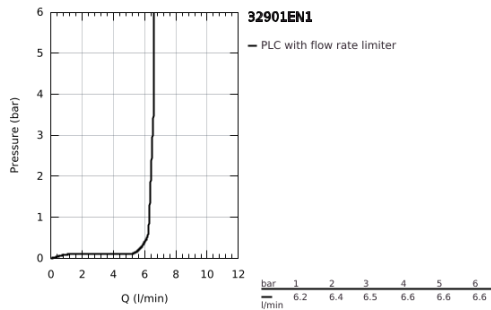

### 32 901 EN1 ESSENCE SINGLE-LEVER BASIN MIXER 1/2" XL-SIZE

**PRODUCT DESCRIPTION**

- Colour: brushed nickel
- single hole installation
- metal lever
- for free-standing basins
- GROHE SilkMove 28 mm ceramic cartridge
- with temperature limiter
- GROHE LongLife finish
- GROHE EcoJoy 6.6 l/min flow limiter
- GROHE AquaGuide adjustable mousseur
- GROHE FastFixation Plus rapid installation system
- swivel spout with mousseur and stop limiter
- smooth body
- flexible connection hoses
- min. recommended pressure 1.0 bar

## 32 901 EN1 ESSENCE SINGLE-LEVER BASIN MIXER 1/2" XL-SIZE