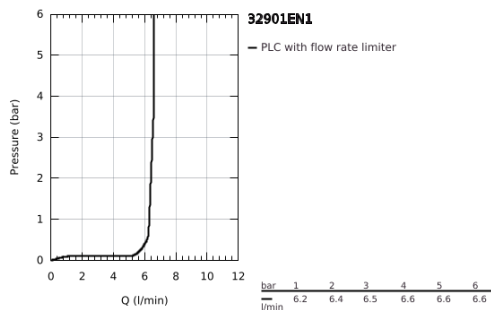

32 901 EN1 ESSENCE SINGLE-LEVER BASIN MIXER 1/2" XL-SIZE

PRODUCT DESCRIPTION

- Colour: brushed nickel
- single hole installation
- metal lever
- for free-standing basins
- GROHE SilkMove 28 mm ceramic cartridge
- with temperature limiter
- GROHE LongLife finish
- 6.6 l/min flow limiter
- GROHE AquaGuide adjustable mousseur
- GROHE FastFixation Plus rapid installation system
- swivel spout with mousseur and stop limiter
- smooth body
- flexible connection hoses
- min. recommended pressure 1.0 bar

32 901 EN1 ESSENCE SINGLE-LEVER BASIN MIXER 1/2" XL-SIZE

SPARE PARTS

- 1: Lever (Spare part-nr. 46919EN0)
 - 2: Cartridge (Spare part-nr. 46580000)
 - 3: Tubular spout (Spare part-nr. 13375EN0)
 - 3.1: Mousseur (Spare part-nr. 48270000)
 - 3.2: Sealing washer (Spare part-nr. 0128500M)
 - 3.3: Safety ring (Spare part-nr. 4826600M)
 - 4: Shank mounting kit (Spare part-nr. 46645000)
 - 5: Mounting wrench (Spare part-nr. 19017000)*
- * Optional accessories