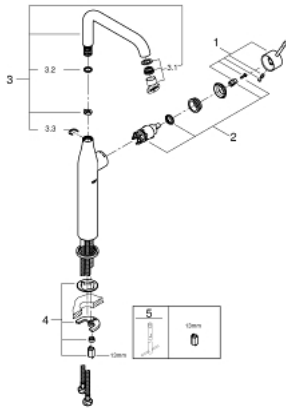

### 32 901 EN1 ESSENCE SINGLE-LEVER BASIN MIXER 1/2" XL-SIZE

**PRODUCT DESCRIPTION**

- Colour: brushed nickel
- single hole installation
- metal lever
- for free-standing basins
- GROHE SilkMove 28 mm ceramic cartridge
- with temperature limiter
- GROHE LongLife finish
- GROHE EcoJoy 6.6 l/min flow limiter
- GROHE AquaGuide adjustable mousseur
- GROHE FastFixation Plus rapid installation system
- swivel spout with mousseur and stop limiter
- smooth body
- flexible connection hoses
- min. recommended pressure 1.0 bar

## 32 901 EN1 ESSENCE SINGLE-LEVER BASIN MIXER 1/2" XL-SIZE

### SPARE PARTS

- 1: Lever (Spare part-nr. 46919EN0)
  - 2: Cartridge (Spare part-nr. 46580000)
  - 3: Tubular spout (Spare part-nr. 13375EN0)
  - 3.1: Mousseur (Spare part-nr. 48270000)
  - 3.2: Sealing washer (Spare part-nr. 0128500M)
  - 3.3: Safety ring (Spare part-nr. 4826600M)
  - 4: Shank mounting kit (Spare part-nr. 46645000)
  - 5: Mounting wrench (Spare part-nr. 19017000)\*
- \* Optional accessories