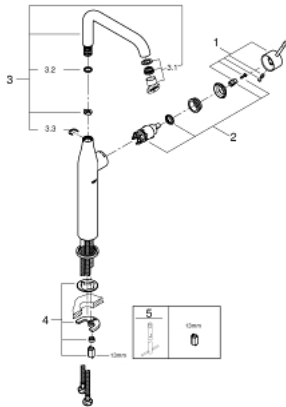

32 901 EN1 ESSENCE SINGLE-LEVER BASIN MIXER 1/2" XL-SIZE

PRODUCT DESCRIPTION

- Colour: brushed nickel
- single hole installation
- metal lever
- for free-standing basins
- GROHE SilkMove 28 mm ceramic cartridge
- with temperature limiter
- GROHE LongLife finish
- 6.6 l/min flow limiter
- GROHE AquaGuide adjustable mousseur
- GROHE FastFixation Plus rapid installation system
- swivel spout with mousseur and stop limiter
- smooth body
- flexible connection hoses
- min. recommended pressure 1.0 bar

32 901 EN1 ESSENCE SINGLE-LEVER BASIN MIXER 1/2" XL-SIZE

SPARE PARTS

- 1: Lever (Spare part-nr. 46919EN0)
 - 2: Cartridge (Spare part-nr. 46580000)
 - 3: Tubular spout (Spare part-nr. 13375EN0)
 - 3.1: Mousseur (Spare part-nr. 48270000)
 - 3.2: Sealing washer (Spare part-nr. 0128500M)
 - 3.3: Safety ring (Spare part-nr. 4826600M)
 - 4: Shank mounting kit (Spare part-nr. 46645000)
 - 5: Mounting wrench (Spare part-nr. 19017000)*
- * Optional accessories