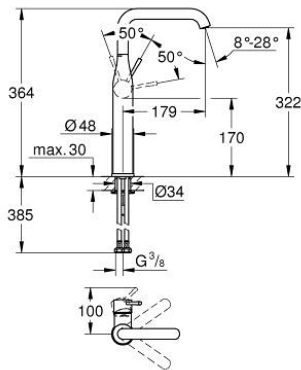

### 32 901 EN1 ESSENCE SINGLE-LEVER BASIN MIXER 1/2" XL-SIZE

**PRODUCT DESCRIPTION**

- Colour: brushed nickel
- single hole installation
- metal lever
- for free-standing basins
- GROHE SilkMove 28 mm ceramic cartridge
- with temperature limiter
- GROHE LongLife finish
- GROHE EcoJoy 6.6 l/min flow limiter
- GROHE AquaGuide adjustable mousseur
- GROHE FastFixation Plus rapid installation system
- swivel spout with mousseur and stop limiter
- smooth body
- flexible connection hoses
- min. recommended pressure 1.0 bar

## 32 901 EN1 ESSENCE SINGLE-LEVER BASIN MIXER 1/2" XL-SIZE

### SPARE PARTS

- 1: Lever (Spare part-nr. 46919EN0)
  - 2: Cartridge (Spare part-nr. 46580000)
  - 3: Tubular spout (Spare part-nr. 13375EN0)
  - 3.1: Mousseur (Spare part-nr. 48270000)
  - 3.2: Sealing washer (Spare part-nr. 0128500M)
  - 3.3: Safety ring (Spare part-nr. 4826600M)
  - 4: Shank mounting kit (Spare part-nr. 46645000)
  - 5: Mounting wrench (Spare part-nr. 19017000)\*
- \* Optional accessories