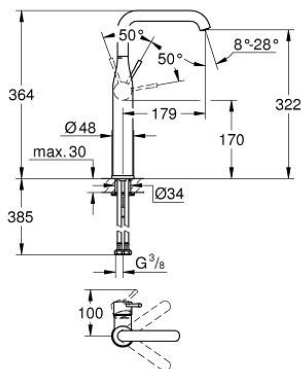

32 901 EN1 ESSENCE SINGLE-LEVER BASIN MIXER 1/2" XL-SIZE

PRODUCT DESCRIPTION

- Colour: brushed nickel
- single hole installation
- metal lever
- for free-standing basins
- GROHE SilkMove 28 mm ceramic cartridge
- with temperature limiter
- GROHE LongLife finish
- 6.6 l/min flow limiter
- GROHE AquaGuide adjustable mousseur
- GROHE FastFixation Plus rapid installation system
- swivel spout with mousseur and stop limiter
- smooth body
- flexible connection hoses
- min. recommended pressure 1.0 bar

32 901 EN1 ESSENCE SINGLE-LEVER BASIN MIXER 1/2" XL-SIZE

SPARE PARTS

- 1: Lever (Spare part-nr. 46919EN0)
 - 2: Cartridge (Spare part-nr. 46580000)
 - 3: Tubular spout (Spare part-nr. 13375EN0)
 - 3.1: Mousseur (Spare part-nr. 48270000)
 - 3.2: Sealing washer (Spare part-nr. 0128500M)
 - 3.3: Safety ring (Spare part-nr. 4826600M)
 - 4: Shank mounting kit (Spare part-nr. 46645000)
 - 5: Mounting wrench (Spare part-nr. 19017000)*
- * Optional accessories