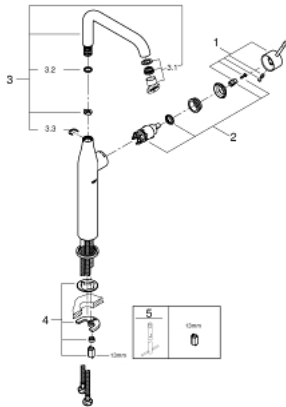

32 901 EN1 ESSENCE SINGLE-LEVER BASIN MIXER 1/2" XL-SIZE

PRODUCT DESCRIPTION

- Tyc: brushed nickel
- single hole installation
- metal lever
- for free-standing basins
- GROHE SilkMove 28 mm ceramic cartridge
- with temperature limiter
- GROHE LongLife finish
- 6.6 l/min flow limiter
- GROHE AquaGuide adjustable mousseur
- GROHE FastFixation Plus rapid installation system
- swivel spout with mousseur and stop limiter
- smooth body
- flexible connection hoses
- min. recommended pressure 1.0 bar

32 901 EN1 ESSENCE SINGLE-LEVER BASIN MIXER 1/2" XL-SIZE

SPARE PARTS

- 1: Lever (Spare part-nr. 46919EN0)
 - 2: Cartridge (Spare part-nr. 46580000)
 - 3: Tubular spout (Spare part-nr. 13375EN0)
 - 3.1: Mousseur (Spare part-nr. 48270000)
 - 3.2: Sealing washer (Spare part-nr. 0128500M)
 - 3.3: Safety ring (Spare part-nr. 4826600M)
 - 4: Shank mounting kit (Spare part-nr. 46645000)
 - 5: Mounting wrench (Spare part-nr. 19017000)*
- * Optional accessories