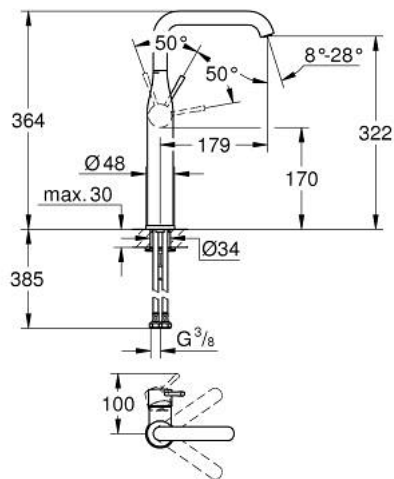

## 32 901 EN1 ESSENCE SINGLE-LEVER BASIN MIXER 1/2" XL-SIZE

### PRODUCT DESCRIPTION

- Tyc: brushed nickel
- single hole installation
- metal lever
- for free-standing basins
- GROHE SilkMove 28 mm ceramic cartridge
- with temperature limiter
- GROHE LongLife finish
- GROHE EcoJoy 6.6 l/min flow limiter
- GROHE AquaGuide adjustable mousseur
- GROHE FastFixation Plus rapid installation system
- swivel spout with mousseur and stop limiter
- smooth body
- flexible connection hoses
- min. recommended pressure 1.0 bar

### SPARE PARTS

- 1: Lever (Spare part-nr. 46919EN0)
  - 2: Cartridge (Spare part-nr. 46580000)
  - 3: Tubular spout (Spare part-nr. 13375EN0)
  - 3.1: Mousseur (Spare part-nr. 48270000)
  - 3.2: Sealing washer (Spare part-nr. 0128500M)
  - 3.3: Safety ring (Spare part-nr. 4826600M)
  - 4: Shank mounting kit (Spare part-nr. 46645000)
  - 5: Mounting wrench (Spare part-nr. 19017000)\*
- \* Optional accessories