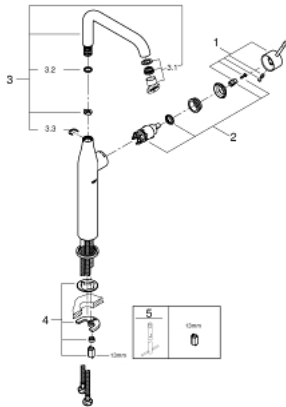

## 32 901 EN1 ESSENCE SINGLE-LEVER BASIN MIXER 1/2" XL-SIZE

### PRODUCT DESCRIPTION

- Tyc: brushed nickel
- single hole installation
- metal lever
- for free-standing basins
- GROHE SilkMove 28 mm ceramic cartridge
- with temperature limiter
- GROHE LongLife finish
- GROHE EcoJoy 6.6 l/min flow limiter
- GROHE AquaGuide adjustable mousseur
- GROHE FastFixation Plus rapid installation system
- swivel spout with mousseur and stop limiter
- smooth body
- flexible connection hoses
- min. recommended pressure 1.0 bar

### SPARE PARTS

- 1: Lever (Spare part-nr. 46919EN0)
  - 2: Cartridge (Spare part-nr. 46580000)
  - 3: Tubular spout (Spare part-nr. 13375EN0)
  - 3.1: Mousseur (Spare part-nr. 48270000)
  - 3.2: Sealing washer (Spare part-nr. 0128500M)
  - 3.3: Safety ring (Spare part-nr. 4826600M)
  - 4: Shank mounting kit (Spare part-nr. 46645000)
  - 5: Mounting wrench (Spare part-nr. 19017000)\*
- \* Optional accessories