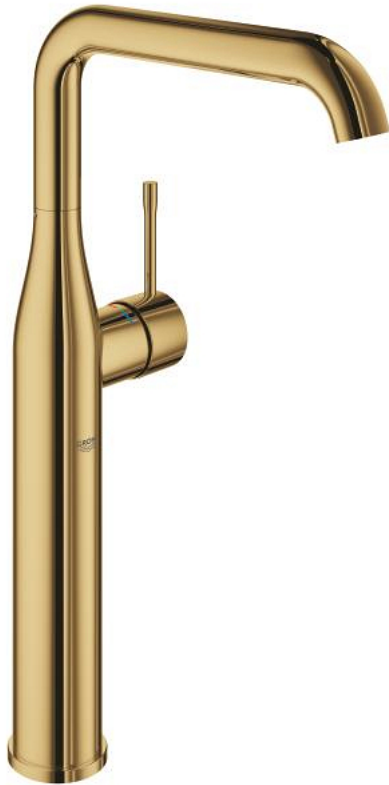

## 32 901 GL1 ESSENCE SINGLE-LEVER BASIN MIXER 1/2" XL-SIZE

### PRODUCT DESCRIPTION

- Tyc: cool sunrise
- single hole installation
- metal lever
- for free-standing basins
- GROHE SilkMove 28 mm ceramic cartridge
- with temperature limiter
- GROHE LongLife finish
- GROHE AquaGuide adjustable mousseur
- GROHE FastFixation Plus rapid installation system
- swivel spout with mousseur and stop limiter
- smooth body
- flexible connection hoses
- maximum flow rate (at 3 bar): 6.6 l/min
- min. recommended pressure 1.0 bar