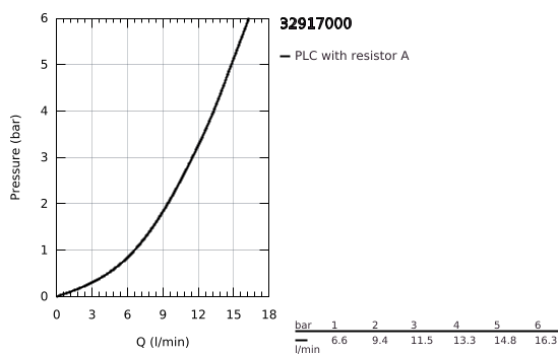

32 917 000 MINTA SINGLE-LEVER SINK MIXER 1/2"

PRODUCT DESCRIPTION

- Colour: chrome
- C-spout
- single hole installation
- GROHE LongLife finish
- GROHE SilkMove 46 mm ceramic cartridge
- adjustable flow rate limiter
- swivel tubular spout
- selectable swivel area: 0° / 150° / 360°
- flexible connection hoses
- connector set 3/8"
- rapid installation system
- optional temperature limiter ref. no. 46 308
- maximum flow rate (at 3 bar): 11.5 l/min

32 917 000 MINTA SINGLE-LEVER SINK MIXER 1/2"

SPARE PARTS

- 1: Lever (Spare part-nr. 46015000)
 - 2: Cap (Spare part-nr. 46025000)
 - 3: Cartridge (Spare part-nr. 46048000)
 - 4: C-spout (Spare part-nr. 13043000)
 - 4.1: Sealing washer (Spare part-nr. 0128500M)
 - 4.2: Safety ring (Spare part-nr. 0485300M)
 - 4.3: Mousseur (Spare part-nr. 13928000)
 - 5: Shank mounting kit (Spare part-nr. 46249000)
 - 6: Mounting wrench (Spare part-nr. 19017000)*
- * Optional accessories