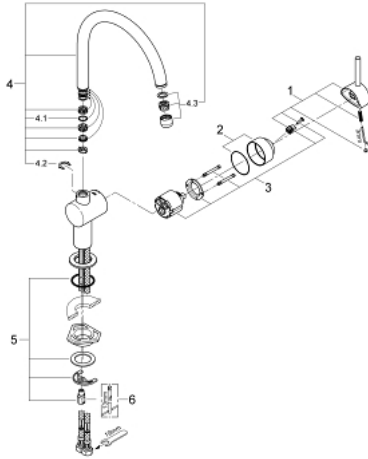

32 917 000 MINTA SINGLE-LEVER SINK MIXER 1/2"

PRODUCT DESCRIPTION

- Colour: chrome
- C-spout
- single hole installation
- GROHE LongLife finish
- GROHE SilkMove 46 mm ceramic cartridge
- adjustable flow rate limiter
- swivel tubular spout
- selectable swivel area: 0° / 150° / 360°
- flexible connection hoses
- connector set 3/8"
- rapid installation system
- optional temperature limiter ref. no. 46 308
- maximum flow rate (at 3 bar): 11.5 l/min

32 917 000 MINTA SINGLE-LEVER SINK MIXER 1/2"

SPARE PARTS

- 1: Lever (Spare part-nr. 46015000)
 - 2: Cap (Spare part-nr. 46025000)
 - 3: Cartridge (Spare part-nr. 46048000)
 - 4: C-spout (Spare part-nr. 13043000)
 - 4.1: Sealing washer (Spare part-nr. 0128500M)
 - 4.2: Safety ring (Spare part-nr. 0485300M)
 - 4.3: Mousseur (Spare part-nr. 13928000)
 - 5: Shank mounting kit (Spare part-nr. 46249000)
 - 6: Mounting wrench (Spare part-nr. 19017000)*
- * Optional accessories