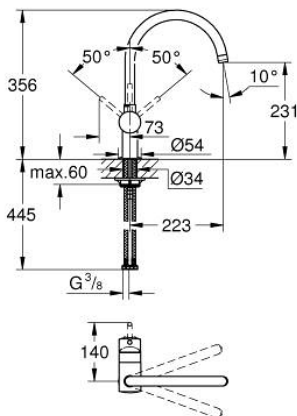

32 917 000 MINTA SINGLE-LEVER SINK MIXER 1/2"

PRODUCT DESCRIPTION

- Colour: chrome
- C-spout
- single hole installation
- GROHE LongLife finish
- GROHE SilkMove 46 mm ceramic cartridge
- adjustable flow rate limiter
- swivel tubular spout
- selectable swivel area: 0° / 150° / 360°
- flexible connection hoses
- connector set 3/8"
- rapid installation system
- optional temperature limiter ref. no. 46 308
- maximum flow rate (at 3 bar): 11.5 l/min

32 917 000 MINTA SINGLE-LEVER SINK MIXER 1/2"

SPARE PARTS

- 1: Lever (Spare part-nr. 46015000)
 - 2: Cap (Spare part-nr. 46025000)
 - 3: Cartridge (Spare part-nr. 46048000)
 - 4: C-spout (Spare part-nr. 13043000)
 - 4.1: Sealing washer (Spare part-nr. 0128500M)
 - 4.2: Safety ring (Spare part-nr. 0485300M)
 - 4.3: Mousseur (Spare part-nr. 13928000)
 - 5: Shank mounting kit (Spare part-nr. 46249000)
 - 6: Mounting wrench (Spare part-nr. 19017000)*
- * Optional accessories