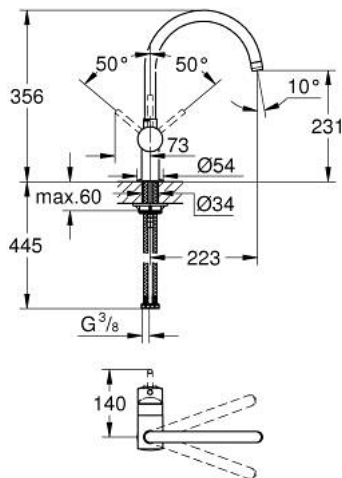

32 917 000 MINTA SINGLE-LEVER SINK MIXER 1/2"

PRODUCT DESCRIPTION

- Tyc: Chrome
- C-spout
- single hole installation
- GROHE LongLife finish
- GROHE SilkMove 46 mm ceramic cartridge
- adjustable flow rate limiter
- swivel tubular spout
- selectable swivel area: 0° / 150° / 360°
- flexible connection hoses
- connector set 3/8"
- rapid installation system
- optional temperature limiter ref. no. 46 308
- maximum flow rate (at 3 bar): 11.5 l/min

32 917 000 MINTA SINGLE-LEVER SINK MIXER 1/2"

SPARE PARTS

- 1: Lever (Spare part-nr. 46015000)
 - 2: Cap (Spare part-nr. 46025000)
 - 3: Cartridge (Spare part-nr. 46048000)
 - 4: C-spout (Spare part-nr. 13043000)
 - 4.1: Sealing washer (Spare part-nr. 0128500M)
 - 4.2: Safety ring (Spare part-nr. 0485300M)
 - 4.3: Mousseur (Spare part-nr. 13928000)
 - 5: Shank mounting kit (Spare part-nr. 46249000)
 - 6: Mounting wrench (Spare part-nr. 19017000)*
- * Optional accessories