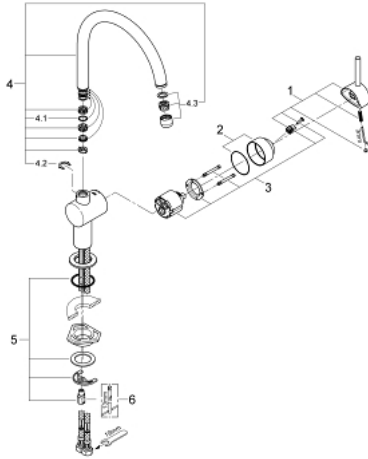

32 917 000 MINTA SINGLE-LEVER SINK MIXER 1/2"

PRODUCT DESCRIPTION

- Tyc: Chrome
- C-spout
- single hole installation
- GROHE LongLife finish
- GROHE SilkMove 46 mm ceramic cartridge
- adjustable flow rate limiter
- swivel tubular spout
- selectable swivel area: 0° / 150° / 360°
- flexible connection hoses
- connector set 3/8"
- rapid installation system
- optional temperature limiter ref. no. 46 308
- maximum flow rate (at 3 bar): 11.5 l/min

32 917 000 MINTA SINGLE-LEVER SINK MIXER 1/2"

SPARE PARTS

- 1: Lever (Spare part-nr. 46015000)
 - 2: Cap (Spare part-nr. 46025000)
 - 3: Cartridge (Spare part-nr. 46048000)
 - 4: C-spout (Spare part-nr. 13043000)
 - 4.1: Sealing washer (Spare part-nr. 0128500M)
 - 4.2: Safety ring (Spare part-nr. 0485300M)
 - 4.3: Mousseur (Spare part-nr. 13928000)
 - 5: Shank mounting kit (Spare part-nr. 46249000)
 - 6: Mounting wrench (Spare part-nr. 19017000)*
- * Optional accessories