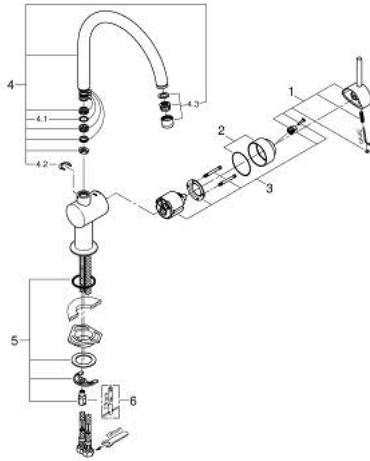

## 32 917 AL0 MINTA SINGLE-LEVER SINK MIXER 1/2"

### PRODUCT DESCRIPTION

- Colour: brushed hard graphite
- C-spout
- single hole installation
- GROHE LongLife finish
- GROHE SilkMove 46 mm ceramic cartridge
- adjustable flow rate limiter
- swivel tubular spout
- selectable swivel area: 0° / 150° / 360°
- flexible connection hoses
- connector set 3/8"
- rapid installation system
- optional temperature limiter ref. no. 46 308
- maximum flow rate (at 3 bar): 11.5 l/min

### SPARE PARTS

- 1: Lever (Spare part-nr. 46015AL0)
  - 2: Cap (Spare part-nr. 46025AL0)
  - 3: Cartridge (Spare part-nr. 46048000)
  - 4: C-spout (Spare part-nr. 13043AL0)
  - 4.1: Sealing washer (Spare part-nr. 0128500M)
  - 4.2: Safety ring (Spare part-nr. 0485300M)
  - 4.3: Mousseur (Spare part-nr. 13928AL0)
  - 5: Shank mounting kit (Spare part-nr. 46249000)
  - 6: Mounting wrench (Spare part-nr. 19017000)\*
- \* Optional accessories