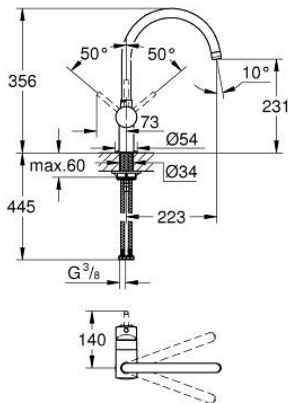

## 32 917 AL0 MINTA SINGLE-LEVER SINK MIXER 1/2"

### PRODUCT DESCRIPTION

- Colour: brushed hard graphite
- C-spout
- single hole installation
- GROHE LongLife finish
- GROHE SilkMove 46 mm ceramic cartridge
- adjustable flow rate limiter
- swivel tubular spout
- selectable swivel area: 0° / 150° / 360°
- flexible connection hoses
- connector set 3/8"
- rapid installation system
- optional temperature limiter ref. no. 46 308
- maximum flow rate (at 3 bar): 11.5 l/min

### SPARE PARTS

- 1: Lever (Spare part-nr. 46015AL0)
  - 2: Cap (Spare part-nr. 46025AL0)
  - 3: Cartridge (Spare part-nr. 46048000)
  - 4: C-spout (Spare part-nr. 13043AL0)
  - 4.1: Sealing washer (Spare part-nr. 0128500M)
  - 4.2: Safety ring (Spare part-nr. 0485300M)
  - 4.3: Mousseur (Spare part-nr. 13928AL0)
  - 5: Shank mounting kit (Spare part-nr. 46249000)
  - 6: Mounting wrench (Spare part-nr. 19017000)\*
- \* Optional accessories