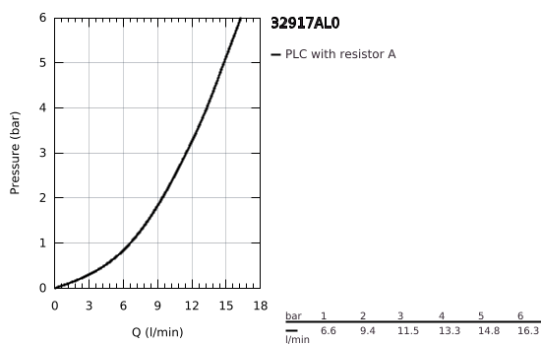

## 32 917 AL0 MINTA SINGLE-LEVER SINK MIXER 1/2"

### PRODUCT DESCRIPTION

- Colour: brushed hard graphite
- C-spout
- single hole installation
- GROHE LongLife finish
- GROHE SilkMove 46 mm ceramic cartridge
- adjustable flow rate limiter
- swivel tubular spout
- selectable swivel area: 0° / 150° / 360°
- flexible connection hoses
- connector set 3/8"
- rapid installation system
- optional temperature limiter ref. no. 46 308
- maximum flow rate (at 3 bar): 11.5 l/min