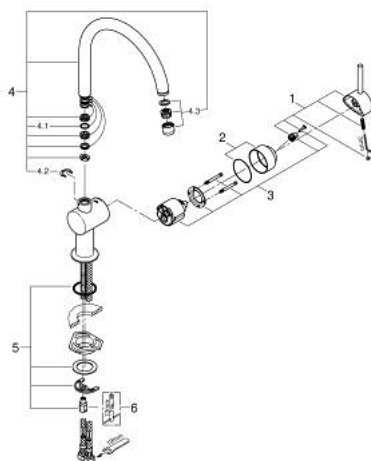

32 917 AL0 MINTA SINGLE-LEVER SINK MIXER 1/2"

PRODUCT DESCRIPTION

- Tyc: brushed hard graphite
- C-spout
- single hole installation
- GROHE LongLife finish
- GROHE SilkMove 46 mm ceramic cartridge
- adjustable flow rate limiter
- swivel tubular spout
- selectable swivel area: 0° / 150° / 360°
- flexible connection hoses
- connector set 3/8"
- rapid installation system
- optional temperature limiter ref. no. 46 308
- maximum flow rate (at 3 bar): 11.5 l/min

32 917 AL0 MINTA SINGLE-LEVER SINK MIXER 1/2"

SPARE PARTS

- 1: Lever (Spare part-nr. 46015AL0)
 - 2: Cap (Spare part-nr. 46025AL0)
 - 3: Cartridge (Spare part-nr. 46048000)
 - 4: C-spout (Spare part-nr. 13043AL0)
 - 4.1: Sealing washer (Spare part-nr. 0128500M)
 - 4.2: Safety ring (Spare part-nr. 0485300M)
 - 4.3: Mousseur (Spare part-nr. 13928AL0)
 - 5: Shank mounting kit (Spare part-nr. 46249000)
 - 6: Mounting wrench (Spare part-nr. 19017000)*
- * Optional accessories