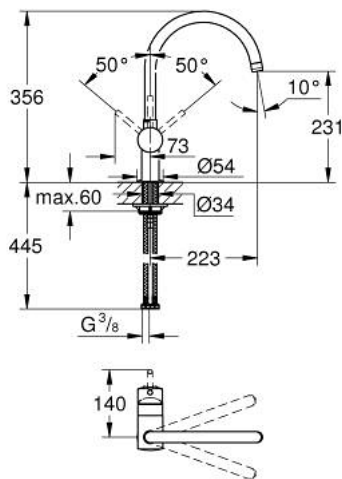

32 917 AL0 MINTA SINGLE-LEVER SINK MIXER 1/2"

PRODUCT DESCRIPTION

- Tyc: brushed hard graphite
- C-spout
- single hole installation
- GROHE LongLife finish
- GROHE SilkMove 46 mm ceramic cartridge
- adjustable flow rate limiter
- swivel tubular spout
- selectable swivel area: 0° / 150° / 360°
- flexible connection hoses
- connector set 3/8"
- rapid installation system
- optional temperature limiter ref. no. 46 308
- maximum flow rate (at 3 bar): 11.5 l/min

32 917 AL0 MINTA SINGLE-LEVER SINK MIXER 1/2"

SPARE PARTS

- 1: Lever (Spare part-nr. 46015AL0)
 - 2: Cap (Spare part-nr. 46025AL0)
 - 3: Cartridge (Spare part-nr. 46048000)
 - 4: C-spout (Spare part-nr. 13043AL0)
 - 4.1: Sealing washer (Spare part-nr. 0128500M)
 - 4.2: Safety ring (Spare part-nr. 0485300M)
 - 4.3: Mousseur (Spare part-nr. 13928AL0)
 - 5: Shank mounting kit (Spare part-nr. 46249000)
 - 6: Mounting wrench (Spare part-nr. 19017000)*
- * Optional accessories