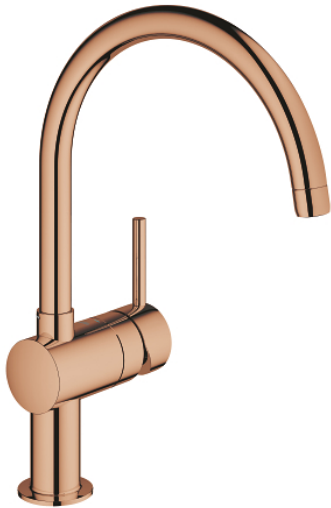

## 32 917 DA0 MINTA SINGLE-LEVER SINK MIXER 1/2"

### PRODUCT DESCRIPTION

- Colour: warm sunset
- C-spout
- single hole installation
- GROHE LongLife finish
- GROHE SilkMove 46 mm ceramic cartridge
- adjustable flow rate limiter
- swivel tubular spout
- selectable swivel area: 0° / 150° / 360°
- flexible connection hoses
- connector set 3/8"
- rapid installation system
- optional temperature limiter ref. no. 46 308