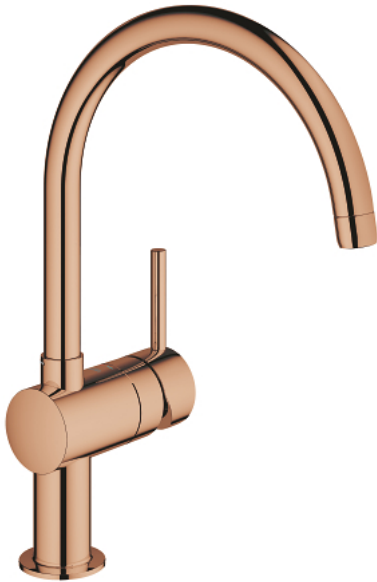

32 917 DA0 MINTA SINGLE-LEVER SINK MIXER 1/2"

PRODUCT DESCRIPTION

- Tyc: warm sunset
- C-spout
- single hole installation
- GROHE LongLife finish
- GROHE SilkMove 46 mm ceramic cartridge
- adjustable flow rate limiter
- swivel tubular spout
- selectable swivel area: 0° / 150° / 360°
- flexible connection hoses
- connector set 3/8"
- rapid installation system
- optional temperature limiter ref. no. 46 308