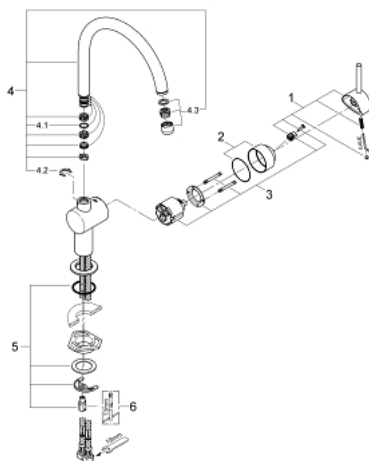

32 917 DC0 MINTA SINGLE-LEVER SINK MIXER 1/2"

PRODUCT DESCRIPTION

- Colour: supersteel
- C-spout
- single hole installation
- GROHE LongLife finish
- GROHE SilkMove 46 mm ceramic cartridge
- adjustable flow rate limiter
- swivel tubular spout
- selectable swivel area: 0° / 150° / 360°
- flexible connection hoses
- connector set 3/8"
- rapid installation system
- optional temperature limiter ref. no. 46 308
- maximum flow rate (at 3 bar): 11.5 l/min

32 917 DC0 MINTA SINGLE-LEVER SINK MIXER 1/2"

SPARE PARTS

- 1: Lever (Spare part-nr. 46015DC0)
 - 2: Cap (Spare part-nr. 46025DC0)
 - 3: Cartridge (Spare part-nr. 46048000)
 - 4: C-spout (Spare part-nr. 13043DC0)
 - 4.1: Sealing washer (Spare part-nr. 0128500M)
 - 4.2: Safety ring (Spare part-nr. 0485300M)
 - 4.3: Mousseur (Spare part-nr. 13928DC0)
 - 5: Shank mounting kit (Spare part-nr. 46249000)
 - 6: Mounting wrench (Spare part-nr. 19017000)*
- * Optional accessories