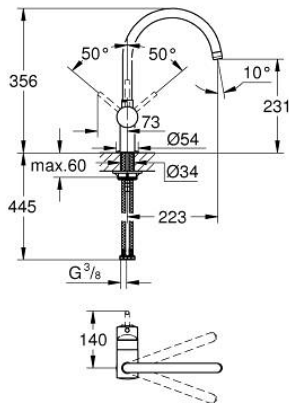

32 917 DC0 MINTA SINGLE-LEVER SINK MIXER 1/2"

PRODUCT DESCRIPTION

- Colour: supersteel
- C-spout
- single hole installation
- GROHE LongLife finish
- GROHE SilkMove 46 mm ceramic cartridge
- adjustable flow rate limiter
- swivel tubular spout
- selectable swivel area: 0° / 150° / 360°
- flexible connection hoses
- connector set 3/8"
- rapid installation system
- optional temperature limiter ref. no. 46 308
- maximum flow rate (at 3 bar): 11.5 l/min

32 917 DC0 MINTA SINGLE-LEVER SINK MIXER 1/2"

SPARE PARTS

- 1: Lever (Spare part-nr. 46015DC0)
 - 2: Cap (Spare part-nr. 46025DC0)
 - 3: Cartridge (Spare part-nr. 46048000)
 - 4: C-spout (Spare part-nr. 13043DC0)
 - 4.1: Sealing washer (Spare part-nr. 0128500M)
 - 4.2: Safety ring (Spare part-nr. 0485300M)
 - 4.3: Mousseur (Spare part-nr. 13928DC0)
 - 5: Shank mounting kit (Spare part-nr. 46249000)
 - 6: Mounting wrench (Spare part-nr. 19017000)*
- * Optional accessories