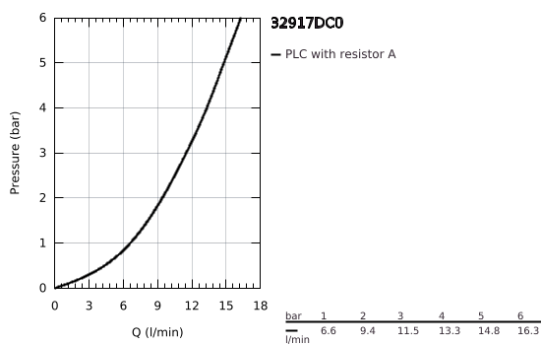

32 917 DC0 MINTA SINGLE-LEVER SINK MIXER 1/2"

PRODUCT DESCRIPTION

- Colour: supersteel
- C-spout
- single hole installation
- GROHE LongLife finish
- GROHE SilkMove 46 mm ceramic cartridge
- adjustable flow rate limiter
- swivel tubular spout
- selectable swivel area: 0° / 150° / 360°
- flexible connection hoses
- connector set 3/8"
- rapid installation system
- optional temperature limiter ref. no. 46 308
- maximum flow rate (at 3 bar): 11.5 l/min

32 917 DC0 MINTA SINGLE-LEVER SINK MIXER 1/2"

SPARE PARTS

- 1: Lever (Spare part-nr. 46015DC0)
 - 2: Cap (Spare part-nr. 46025DC0)
 - 3: Cartridge (Spare part-nr. 46048000)
 - 4: C-spout (Spare part-nr. 13043DC0)
 - 4.1: Sealing washer (Spare part-nr. 0128500M)
 - 4.2: Safety ring (Spare part-nr. 0485300M)
 - 4.3: Mousseur (Spare part-nr. 13928DC0)
 - 5: Shank mounting kit (Spare part-nr. 46249000)
 - 6: Mounting wrench (Spare part-nr. 19017000)*
- * Optional accessories