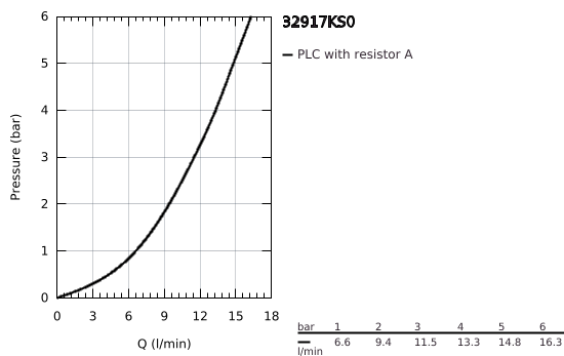

32 917 KS0 MINTA SINGLE-LEVER SINK MIXER 1/2"

PRODUCT DESCRIPTION

- Colour: velvet black
- C-spout
- single hole installation
- GROHE LongLife finish
- GROHE SilkMove 46 mm ceramic cartridge
- adjustable flow rate limiter
- swivel tubular spout
- selectable swivel area: 0° / 150° / 360°
- flexible connection hoses
- connector set 3/8"
- rapid installation system
- optional temperature limiter ref. no. 46 308
- maximum flow rate (at 3 bar): 11.5 l/min

32 917 KS0 MINTA SINGLE-LEVER SINK MIXER 1/2"

SPARE PARTS

- 1: Lever (Spare part-nr. 46015KS0)
 - 2: Cap (Spare part-nr. 46025KS0)
 - 3: Cartridge (Spare part-nr. 46048000)
 - 4: C-spout (Spare part-nr. 13043KS0)
 - 4.1: Sealing washer (Spare part-nr. 0128500M)
 - 4.2: Safety ring (Spare part-nr. 0485300M)
 - 4.3: Mousseur (Spare part-nr. 13928KS0)
 - 5: Shank mounting kit (Spare part-nr. 46249000)
 - 6: Mounting wrench (Spare part-nr. 19017000)*
- * Optional accessories