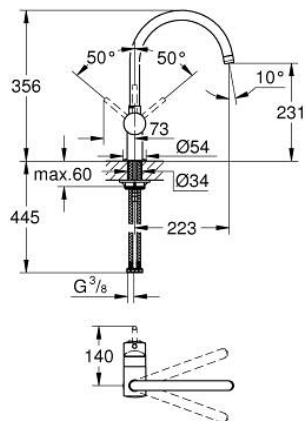

32 917 KS0 MINTA SINGLE-LEVER SINK MIXER 1/2"

PRODUCT DESCRIPTION

- Colour: velvet black
- C-spout
- single hole installation
- GROHE LongLife finish
- GROHE SilkMove 46 mm ceramic cartridge
- adjustable flow rate limiter
- swivel tubular spout
- selectable swivel area: 0° / 150° / 360°
- flexible connection hoses
- connector set 3/8"
- rapid installation system
- optional temperature limiter ref. no. 46 308
- maximum flow rate (at 3 bar): 11.5 l/min

32 917 KS0 MINTA SINGLE-LEVER SINK MIXER 1/2"

SPARE PARTS

- 1: Lever (Spare part-nr. 46015KS0)
 - 2: Cap (Spare part-nr. 46025KS0)
 - 3: Cartridge (Spare part-nr. 46048000)
 - 4: C-spout (Spare part-nr. 13043KS0)
 - 4.1: Sealing washer (Spare part-nr. 0128500M)
 - 4.2: Safety ring (Spare part-nr. 0485300M)
 - 4.3: Mousseur (Spare part-nr. 13928KS0)
 - 5: Shank mounting kit (Spare part-nr. 46249000)
 - 6: Mounting wrench (Spare part-nr. 19017000)*
- * Optional accessories