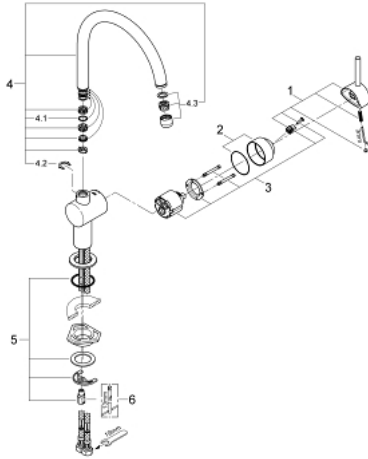

32 917 KS0 MINTA SINGLE-LEVER SINK MIXER 1/2"

PRODUCT DESCRIPTION

- Colour: velvet black
- C-spout
- single hole installation
- GROHE LongLife finish
- GROHE SilkMove 46 mm ceramic cartridge
- adjustable flow rate limiter
- swivel tubular spout
- selectable swivel area: 0° / 150° / 360°
- flexible connection hoses
- connector set 3/8"
- rapid installation system
- optional temperature limiter ref. no. 46 308
- maximum flow rate (at 3 bar): 11.5 l/min

32 917 KS0 MINTA SINGLE-LEVER SINK MIXER 1/2"

SPARE PARTS

- 1: Lever (Spare part-nr. 46015KS0)
 - 2: Cap (Spare part-nr. 46025KS0)
 - 3: Cartridge (Spare part-nr. 46048000)
 - 4: C-spout (Spare part-nr. 13043KS0)
 - 4.1: Sealing washer (Spare part-nr. 0128500M)
 - 4.2: Safety ring (Spare part-nr. 0485300M)
 - 4.3: Mousseur (Spare part-nr. 13928KS0)
 - 5: Shank mounting kit (Spare part-nr. 46249000)
 - 6: Mounting wrench (Spare part-nr. 19017000)*
- * Optional accessories