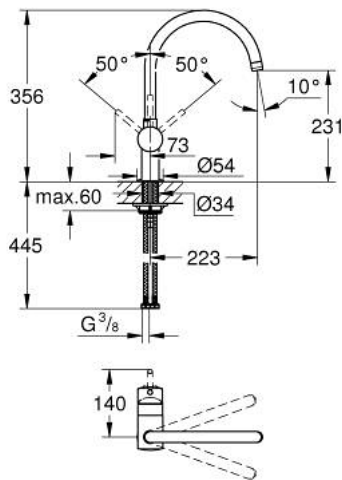

32 917 KS0 MINTA SINGLE-LEVER SINK MIXER 1/2"

PRODUCT DESCRIPTION

- Tyc: velvet black
- C-spout
- single hole installation
- GROHE LongLife finish
- GROHE SilkMove 46 mm ceramic cartridge
- adjustable flow rate limiter
- swivel tubular spout
- selectable swivel area: 0° / 150° / 360°
- flexible connection hoses
- connector set 3/8"
- rapid installation system
- optional temperature limiter ref. no. 46 308
- maximum flow rate (at 3 bar): 11.5 l/min

32 917 KS0 MINTA SINGLE-LEVER SINK MIXER 1/2"

SPARE PARTS

- 1: Lever (Spare part-nr. 46015KS0)
 - 2: Cap (Spare part-nr. 46025KS0)
 - 3: Cartridge (Spare part-nr. 46048000)
 - 4: C-spout (Spare part-nr. 13043KS0)
 - 4.1: Sealing washer (Spare part-nr. 0128500M)
 - 4.2: Safety ring (Spare part-nr. 0485300M)
 - 4.3: Mousseur (Spare part-nr. 13928KS0)
 - 5: Shank mounting kit (Spare part-nr. 46249000)
 - 6: Mounting wrench (Spare part-nr. 19017000)*
- * Optional accessories