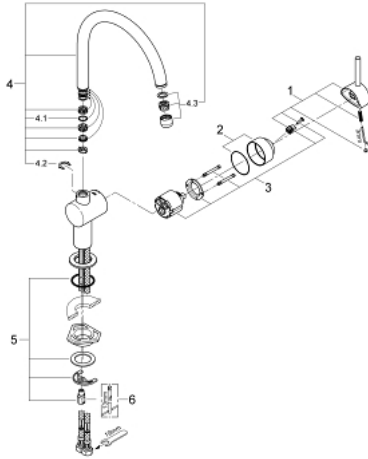

32 917 KS0 MINTA SINGLE-LEVER SINK MIXER 1/2"

PRODUCT DESCRIPTION

- Tyc: velvet black
- C-spout
- single hole installation
- GROHE LongLife finish
- GROHE SilkMove 46 mm ceramic cartridge
- adjustable flow rate limiter
- swivel tubular spout
- selectable swivel area: 0° / 150° / 360°
- flexible connection hoses
- connector set 3/8"
- rapid installation system
- optional temperature limiter ref. no. 46 308
- maximum flow rate (at 3 bar): 11.5 l/min

32 917 KS0 MINTA SINGLE-LEVER SINK MIXER 1/2"

SPARE PARTS

- 1: Lever (Spare part-nr. 46015KS0)
 - 2: Cap (Spare part-nr. 46025KS0)
 - 3: Cartridge (Spare part-nr. 46048000)
 - 4: C-spout (Spare part-nr. 13043KS0)
 - 4.1: Sealing washer (Spare part-nr. 0128500M)
 - 4.2: Safety ring (Spare part-nr. 0485300M)
 - 4.3: Mousseur (Spare part-nr. 13928KS0)
 - 5: Shank mounting kit (Spare part-nr. 46249000)
 - 6: Mounting wrench (Spare part-nr. 19017000)*
- * Optional accessories