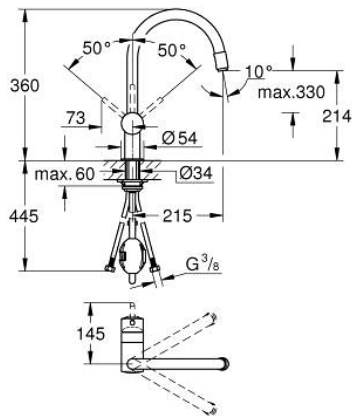

32 918 000 MINTA SINGLE-LEVER SINK MIXER 1/2"

PRODUCT DESCRIPTION

- Colour: chrome
- C-spout
- single hole installation
- GROHE LongLife finish
- GROHE SilkMove 46 mm ceramic cartridge
- Easy Docking Function guarantees easy retraction and smooth docking back to the starting position
- Pull-Out spout for greater flexibility
- adjustable flow rate limiter
- swivel tubular spout, swivel area 360°
- integrated non-return valves
- protected against backflow
- flexible connection hoses
- rapid installation system
- maximum flow rate (at 3 bar): 10.5 l/min
- optional temperature limiter ref. no. 46 308
- min. recommended pressure 1.0 bar

32 918 000 MINTA SINGLE-LEVER SINK MIXER 1/2"

SPARE PARTS

- 1: Lever (Spare part-nr. 46015000)
 - 2: Cap (Spare part-nr. 46025000)
 - 3: Cartridge (Spare part-nr. 46048000)
 - 4: Pull-Out spray (Spare part-nr. 46925000)
 - 4.1: Mousseur (Spare part-nr. 13952000)
 - 4.2: Non-return valve (Spare part-nr. 08565000)
 - 5: Hose for sink mixer with pull-out dual spray or mousseur (Spare part-nr. 48293000)
 - 6: Shank mounting kit (Spare part-nr. 46345000)
 - 7: Temperature limiter (Spare part-nr. 46375000)*
- * Optional accessories