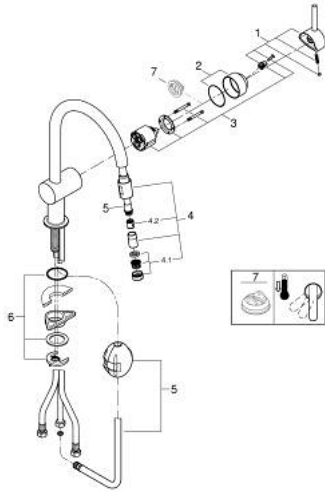

32 918 000 MINTA SINGLE-LEVER SINK MIXER 1/2"

PRODUCT DESCRIPTION

- Colour: chrome
- C-spout
- single hole installation
- GROHE LongLife finish
- GROHE SilkMove 46 mm ceramic cartridge
- Easy Docking Function guarantees easy retraction and smooth docking back to the starting position
- Pull-Out spout for greater flexibility
- adjustable flow rate limiter
- swivel tubular spout, swivel area 360°
- integrated non-return valves
- protected against backflow
- flexible connection hoses
- rapid installation system
- maximum flow rate (at 3 bar): 10.5 l/min
- optional temperature limiter ref. no. 46 308
- min. recommended pressure 1.0 bar

32 918 000 MINTA SINGLE-LEVER SINK MIXER 1/2"

SPARE PARTS

- 1: Lever (Spare part-nr. 46015000)
 - 2: Cap (Spare part-nr. 46025000)
 - 3: Cartridge (Spare part-nr. 46048000)
 - 4: Pull-Out spray (Spare part-nr. 46925000)
 - 4.1: Mousseur (Spare part-nr. 13952000)
 - 4.2: Non-return valve (Spare part-nr. 08565000)
 - 5: Hose for sink mixer with pull-out dual spray or mousseur (Spare part-nr. 48293000)
 - 6: Shank mounting kit (Spare part-nr. 46345000)
 - 7: Temperature limiter (Spare part-nr. 46375000)*
- * Optional accessories