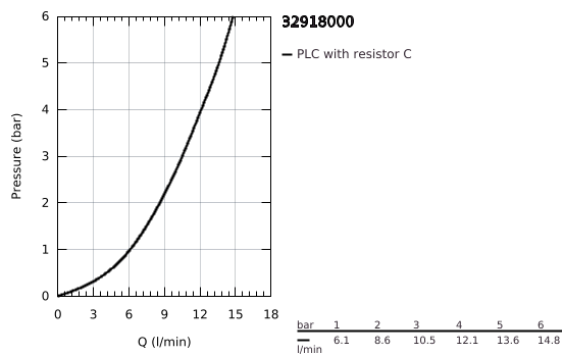

32 918 000 MINTA SINGLE-LEVER SINK MIXER 1/2"

PRODUCT DESCRIPTION

- Colour: chrome
- C-spout
- single hole installation
- GROHE LongLife finish
- GROHE SilkMove 46 mm ceramic cartridge
- Easy Docking Function guarantees easy retraction and smooth docking back to the starting position
- Pull-Out spout for greater flexibility
- adjustable flow rate limiter
- swivel tubular spout, swivel area 360°
- integrated non-return valves
- protected against backflow
- flexible connection hoses
- rapid installation system
- maximum flow rate (at 3 bar): 10.5 l/min
- optional temperature limiter ref. no. 46 308
- min. recommended pressure 1.0 bar

32 918 000 MINTA SINGLE-LEVER SINK MIXER 1/2"

SPARE PARTS

- 1: Lever (Spare part-nr. 46015000)
 - 2: Cap (Spare part-nr. 46025000)
 - 3: Cartridge (Spare part-nr. 46048000)
 - 4: Pull-Out spray (Spare part-nr. 46925000)
 - 4.1: Mousseur (Spare part-nr. 13952000)
 - 4.2: Non-return valve (Spare part-nr. 08565000)
 - 5: Hose for sink mixer with pull-out dual spray or mousseur (Spare part-nr. 48293000)
 - 6: Shank mounting kit (Spare part-nr. 46345000)
 - 7: Temperature limiter (Spare part-nr. 46375000)*
- * Optional accessories