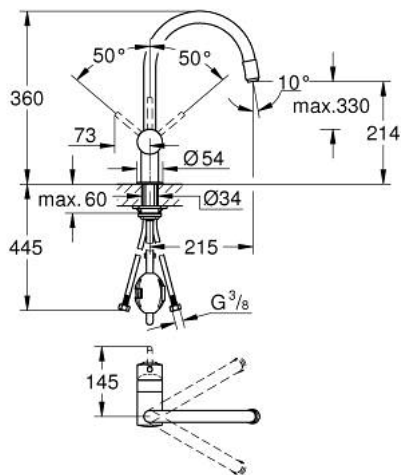

## 32 918 000 MINTA SINGLE-LEVER SINK MIXER 1/2"

### PRODUCT DESCRIPTION

- Tyc: Chrome
- C-spout
- single hole installation
- GROHE LongLife finish
- GROHE SilkMove 46 mm ceramic cartridge
- Easy Docking Function guarantees easy retraction and smooth docking back to the starting position
- Pull-Out spout for greater flexibility
- adjustable flow rate limiter
- swivel tubular spout, swivel area 360°
- integrated non-return valves
- protected against backflow
- flexible connection hoses
- rapid installation system
- maximum flow rate (at 3 bar): 10.5 l/min
- optional temperature limiter ref. no. 46 308
- min. recommended pressure 1.0 bar

### SPARE PARTS

- 1: Lever (Spare part-nr. 46015000)
  - 2: Cap (Spare part-nr. 46025000)
  - 3: Cartridge (Spare part-nr. 46048000)
  - 4: Pull-Out spray (Spare part-nr. 46925000)
  - 4.1: Mousseur (Spare part-nr. 13952000)
  - 4.2: Non-return valve (Spare part-nr. 08565000)
  - 5: Hose for sink mixer with pull-out dual spray or mousseur (Spare part-nr. 48293000)
  - 6: Shank mounting kit (Spare part-nr. 46345000)
  - 7: Temperature limiter (Spare part-nr. 46375000)\*
- \* Optional accessories