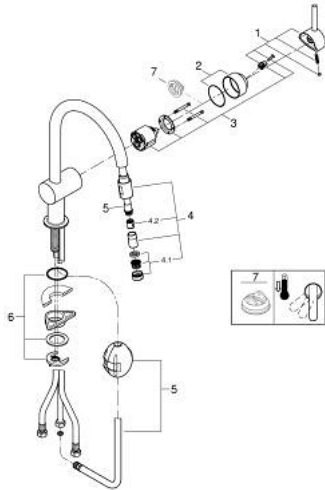

## 32 918 000 MINTA SINGLE-LEVER SINK MIXER 1/2"

### PRODUCT DESCRIPTION

- Tyc: Chrome
- C-spout
- single hole installation
- GROHE LongLife finish
- GROHE SilkMove 46 mm ceramic cartridge
- Easy Docking Function guarantees easy retraction and smooth docking back to the starting position
- Pull-Out spout for greater flexibility
- adjustable flow rate limiter
- swivel tubular spout, swivel area 360°
- integrated non-return valves
- protected against backflow
- flexible connection hoses
- rapid installation system
- maximum flow rate (at 3 bar): 10.5 l/min
- optional temperature limiter ref. no. 46 308
- min. recommended pressure 1.0 bar

### SPARE PARTS

- 1: Lever (Spare part-nr. 46015000)
  - 2: Cap (Spare part-nr. 46025000)
  - 3: Cartridge (Spare part-nr. 46048000)
  - 4: Pull-Out spray (Spare part-nr. 46925000)
  - 4.1: Mousseur (Spare part-nr. 13952000)
  - 4.2: Non-return valve (Spare part-nr. 08565000)
  - 5: Hose for sink mixer with pull-out dual spray or mousseur (Spare part-nr. 48293000)
  - 6: Shank mounting kit (Spare part-nr. 46345000)
  - 7: Temperature limiter (Spare part-nr. 46375000)\*
- \* Optional accessories