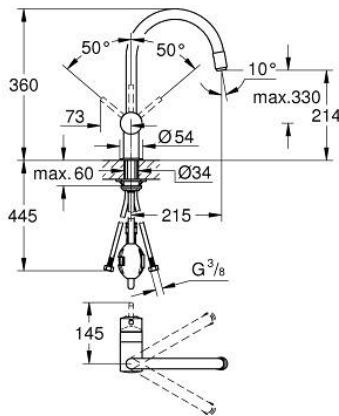

32 918 00E MINTA SINGLE-LEVER SINK MIXER 1/2"

PRODUCT DESCRIPTION

- Colour: chrome
- C-spout
- single hole installation
- GROHE LongLife finish
- GROHE SilkMove 46 mm ceramic cartridge
- GROHE EcoJoy - less water, perfect flow
- Easy Docking Function guarantees easy retraction and smooth docking back to the starting position
- Pull-Out spout for greater flexibility
- adjustable flow rate limiter
- swivel tubular spout, swivel area 360°
- integrated non-return valves
- protected against backflow
- flexible connection hoses
- rapid installation system
- maximum flow rate (at 3 bar): 5 l/min
- optional temperature limiter ref. no. 46 308