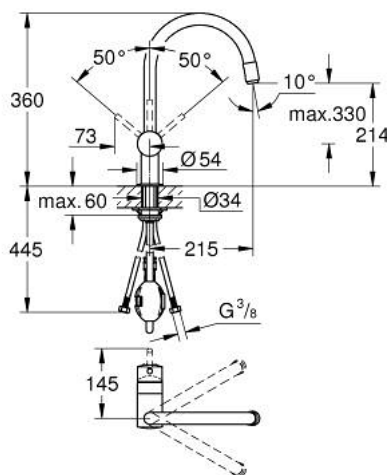

32 918 00E MINTA SINGLE-LEVER SINK MIXER 1/2"

PRODUCT DESCRIPTION

- Tyc: Chrome
- C-spout
- single hole installation
- GROHE LongLife finish
- GROHE SilkMove 46 mm ceramic cartridge
- GROHE EcoJoy - Less water, perfect flow
- Easy Docking Function guarantees easy retraction and smooth docking back to the starting position
- Pull-Out spout for greater flexibility
- adjustable flow rate limiter
- swivel tubular spout, swivel area 360°
- integrated non-return valves
- protected against backflow
- flexible connection hoses
- rapid installation system
- maximum flow rate (at 3 bar): 5 l/min
- optional temperature limiter ref. no. 46 308