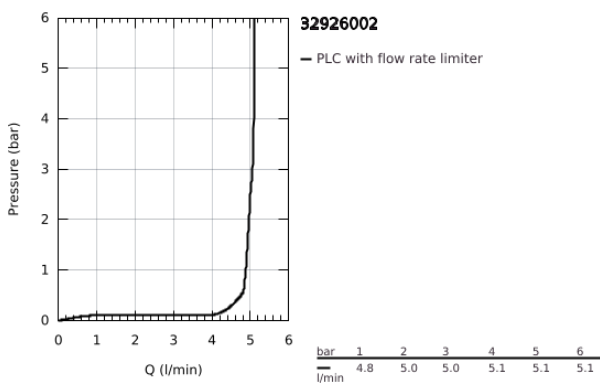

32 926 002 **EUROSMART BASIN MIXER 1/2"**
S-SIZE

PRODUCT DESCRIPTION

- Colour: chrome
- single hole installation
- metal lever
- GROHE SilkMove 35 mm ceramic cartridge
- OpenCold - cold water flow in mid-lever position
- adjustable flow rate limiter
- with temperature limiter
- GROHE LongLife finish
- GROHE EcoJoy - less water, perfect flow
- maximum flow rate (at 3 bar): 5 l/min
- GROHE FastFixation rapid installation system
- pop-up waste set 1 1/4"
- flexible connection hoses

32 926 002 EUROSMART BASIN MIXER 1/2" S-SIZE

SPARE PARTS

- 1: Lever (Spare part-nr. 46902000)
 - 2: Cap (Spare part-nr. 46492000)
 - 3: Screw coupling (Spare part-nr. 46460000)
 - 4: Cartridge (Spare part-nr. 46863000)
 - 5: Pop-up rod (Spare part-nr. 06329000)
 - 6: Mousseur (Spare part-nr. 48159000)
 - 7: Shank mounting kit (Spare part-nr. 46671000)
 - 8: Waste set 1 1/4" (Spare part-nr. 28910000)
 - 8.1: Plug (Spare part-nr. 07182000)
 - 8.2: Eccentric rod (Spare part-nr. 07052000)
 - 9: Socket spanner (Spare part-nr. 19332000)*
 - 10: Mounting wrench (Spare part-nr. 19017000)*
 - 11: Eccentric rod (Spare part-nr. 07341000)*
- * Optional accessories