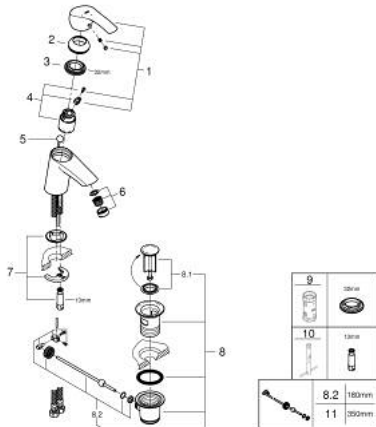

32 926 002 **EUROSMART BASIN MIXER 1/2"**
S-SIZE

PRODUCT DESCRIPTION

- Colour: chrome
- single hole installation
- metal lever
- GROHE SilkMove 35 mm ceramic cartridge
- EcoMode - cold water flow in mid-lever position saves energy
- adjustable flow rate limiter
- with temperature limiter
- GROHE LongLife finish
- GROHE EcoJoy - less water, perfect flow
- maximum flow rate (at 3 bar): 5 l/min
- GROHE FastFixation rapid installation system
- pop-up waste set 1 1/4"
- flexible connection hoses

32 926 002 EUROSMART BASIN MIXER 1/2" S-SIZE

SPARE PARTS

- 1: Lever (Spare part-nr. 46902000)
 - 2: Cap (Spare part-nr. 46492000)
 - 3: Screw coupling (Spare part-nr. 46460000)
 - 4: Cartridge (Spare part-nr. 46863000)
 - 5: Pop-up rod (Spare part-nr. 06329000)
 - 6: Mousseur (Spare part-nr. 48159000)
 - 7: Shank mounting kit (Spare part-nr. 46671000)
 - 8: Waste set 1 1/4" (Spare part-nr. 28910000)
 - 8.1: Plug (Spare part-nr. 07182000)
 - 8.2: Eccentric rod (Spare part-nr. 07052000)
 - 9: Socket spanner (Spare part-nr. 19332000)*
 - 10: Mounting wrench (Spare part-nr. 19017000)*
 - 11: Eccentric rod (Spare part-nr. 07341000)*
- * Optional accessories