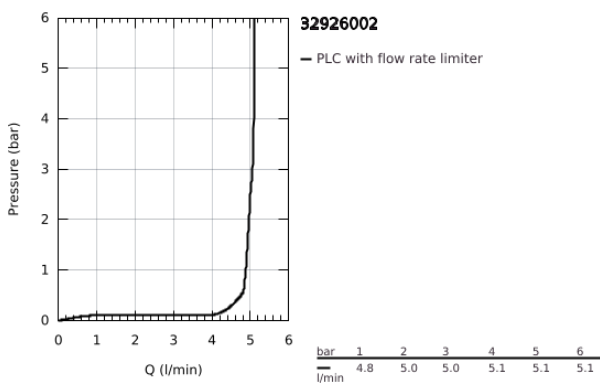

32 926 002 **EUROSMART BASIN MIXER 1/2"**
S-SIZE

PRODUCT DESCRIPTION

- Colour: chrome
- single hole installation
- metal lever
- GROHE SilkMove 35 mm ceramic cartridge
- EcoMode - cold water flow in mid-lever position saves energy
- adjustable flow rate limiter
- with temperature limiter
- GROHE LongLife finish
- GROHE EcoJoy - less water, perfect flow
- maximum flow rate (at 3 bar): 5 l/min
- GROHE FastFixation rapid installation system
- pop-up waste set 1 1/4"
- flexible connection hoses

32 926 002 EUROSMART BASIN MIXER 1/2" S-SIZE

SPARE PARTS

- 1: Lever (Spare part-nr. 46902000)
 - 2: Cap (Spare part-nr. 46492000)
 - 3: Screw coupling (Spare part-nr. 46460000)
 - 4: Cartridge (Spare part-nr. 46863000)
 - 5: Pop-up rod (Spare part-nr. 06329000)
 - 6: Mousseur (Spare part-nr. 48159000)
 - 7: Shank mounting kit (Spare part-nr. 46671000)
 - 8: Waste set 1 1/4" (Spare part-nr. 28910000)
 - 8.1: Plug (Spare part-nr. 07182000)
 - 8.2: Eccentric rod (Spare part-nr. 07052000)
 - 9: Socket spanner (Spare part-nr. 19332000)*
 - 10: Mounting wrench (Spare part-nr. 19017000)*
 - 11: Eccentric rod (Spare part-nr. 07341000)*
- * Optional accessories