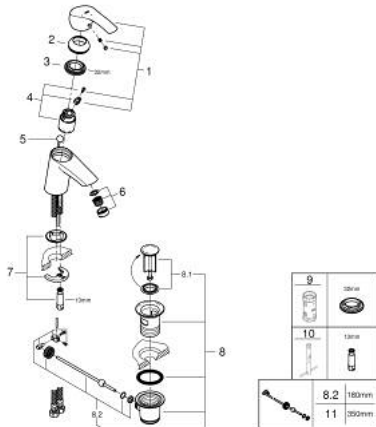

32 926 002 **EUROSMART BASIN MIXER 1/2"**
S-SIZE

PRODUCT DESCRIPTION

- Colour: chrome
- single hole installation
- metal lever
- GROHE SilkMove 35 mm ceramic cartridge
- OpenCold - cold water flow in mid-lever position
- adjustable flow rate limiter
- with temperature limiter
- GROHE LongLife finish
- GROHE EcoJoy - less water, perfect flow
- maximum flow rate (at 3 bar): 5 l/min
- GROHE FastFixation rapid installation system
- pop-up waste set 1 1/4"
- flexible connection hoses

32 926 002 EUROSMART BASIN MIXER 1/2" S-SIZE

SPARE PARTS

- 1: Lever (Spare part-nr. 46902000)
 - 2: Cap (Spare part-nr. 46492000)
 - 3: Screw coupling (Spare part-nr. 46460000)
 - 4: Cartridge (Spare part-nr. 46863000)
 - 5: Pop-up rod (Spare part-nr. 06329000)
 - 6: Mousseur (Spare part-nr. 48159000)
 - 7: Shank mounting kit (Spare part-nr. 46671000)
 - 8: Waste set 1 1/4" (Spare part-nr. 28910000)
 - 8.1: Plug (Spare part-nr. 07182000)
 - 8.2: Eccentric rod (Spare part-nr. 07052000)
 - 9: Socket spanner (Spare part-nr. 19332000)*
 - 10: Mounting wrench (Spare part-nr. 19017000)*
 - 11: Eccentric rod (Spare part-nr. 07341000)*
- * Optional accessories