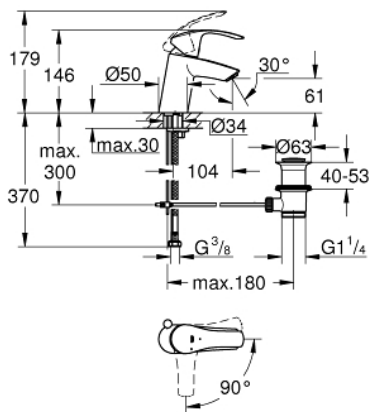

32 926 002 **EUROSMART BASIN MIXER 1/2"**
S-SIZE

PRODUCT DESCRIPTION

- Colour: chrome
- single hole installation
- metal lever
- GROHE SilkMove 35 mm ceramic cartridge
- OpenCold - cold water flow in mid-lever position
- adjustable flow rate limiter
- with temperature limiter
- GROHE LongLife finish
- GROHE EcoJoy - less water, perfect flow
- maximum flow rate (at 3 bar): 5 l/min
- GROHE FastFixation rapid installation system
- pop-up waste set 1 1/4"
- flexible connection hoses

32 926 002 EUROSMART BASIN MIXER 1/2" S-SIZE

SPARE PARTS

- 1: Lever (Spare part-nr. 46902000)
 - 2: Cap (Spare part-nr. 46492000)
 - 3: Screw coupling (Spare part-nr. 46460000)
 - 4: Cartridge (Spare part-nr. 46863000)
 - 5: Pop-up rod (Spare part-nr. 06329000)
 - 6: Mousseur (Spare part-nr. 48159000)
 - 7: Shank mounting kit (Spare part-nr. 46671000)
 - 8: Waste set 1 1/4" (Spare part-nr. 28910000)
 - 8.1: Plug (Spare part-nr. 07182000)
 - 8.2: Eccentric rod (Spare part-nr. 07052000)
 - 9: Socket spanner (Spare part-nr. 19332000)*
 - 10: Mounting wrench (Spare part-nr. 19017000)*
 - 11: Eccentric rod (Spare part-nr. 07341000)*
- * Optional accessories