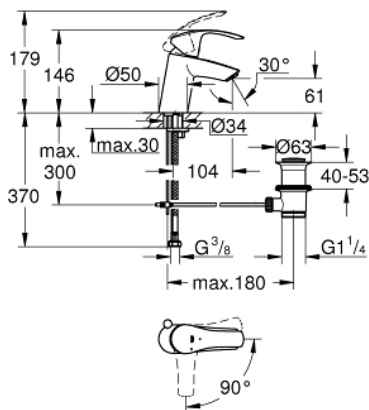

32 926 002 **EUROSMART BASIN MIXER 1/2"**
S-SIZE

PRODUCT DESCRIPTION

- Colour: chrome
- single hole installation
- metal lever
- GROHE SilkMove 35 mm ceramic cartridge
- EcoMode - cold water flow in mid-lever position saves energy
- adjustable flow rate limiter
- with temperature limiter
- GROHE LongLife finish
- GROHE EcoJoy - less water, perfect flow
- maximum flow rate (at 3 bar): 5 l/min
- GROHE FastFixation rapid installation system
- pop-up waste set 1 1/4"
- flexible connection hoses

32 926 002 EUROSMART BASIN MIXER 1/2" S-SIZE

SPARE PARTS

- 1: Lever (Spare part-nr. 46902000)
 - 2: Cap (Spare part-nr. 46492000)
 - 3: Screw coupling (Spare part-nr. 46460000)
 - 4: Cartridge (Spare part-nr. 46863000)
 - 5: Pop-up rod (Spare part-nr. 06329000)
 - 6: Mousseur (Spare part-nr. 48159000)
 - 7: Shank mounting kit (Spare part-nr. 46671000)
 - 8: Waste set 1 1/4" (Spare part-nr. 28910000)
 - 8.1: Plug (Spare part-nr. 07182000)
 - 8.2: Eccentric rod (Spare part-nr. 07052000)
 - 9: Socket spanner (Spare part-nr. 19332000)*
 - 10: Mounting wrench (Spare part-nr. 19017000)*
 - 11: Eccentric rod (Spare part-nr. 07341000)*
- * Optional accessories