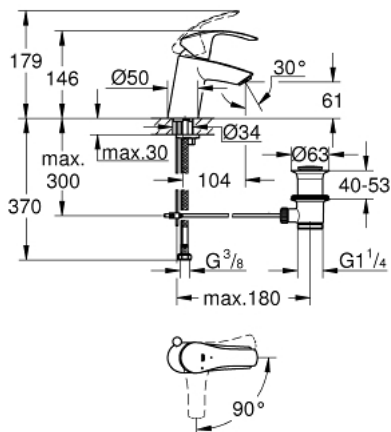

32 926 002 **EUROSMART BASIN MIXER 1/2"**
S-SIZE

PRODUCT DESCRIPTION

- Tyc: Chrome
- single hole installation
- metal lever
- GROHE SilkMove 35 mm ceramic cartridge
- OpenCold - cold water flow in mid-lever position
- adjustable flow rate limiter
- with temperature limiter
- GROHE LongLife finish
- GROHE EcoJoy - Less water, perfect flow
- maximum flow rate (at 3 bar): 5 l/min
- GROHE FastFixation rapid installation system
- pop-up waste set 1 1/4"
- flexible connection hoses

32 926 002 EUROSMART BASIN MIXER 1/2" S-SIZE

SPARE PARTS

- 1: Lever (Spare part-nr. 46902000)
 - 2: Cap (Spare part-nr. 46492000)
 - 3: Screw coupling (Spare part-nr. 46460000)
 - 4: Cartridge (Spare part-nr. 46863000)
 - 5: Pop-up rod (Spare part-nr. 06329000)
 - 6: Mousseur (Spare part-nr. 48159000)
 - 7: Shank mounting kit (Spare part-nr. 46671000)
 - 8: Waste set 1 1/4" (Spare part-nr. 28910000)
 - 8.1: Plug (Spare part-nr. 07182000)
 - 8.2: Eccentric rod (Spare part-nr. 07052000)
 - 9: Socket spanner (Spare part-nr. 19332000)*
 - 10: Mounting wrench (Spare part-nr. 19017000)*
 - 11: Eccentric rod (Spare part-nr. 07341000)*
- * Optional accessories