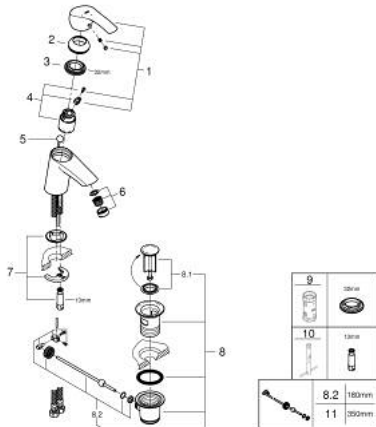

32 926 002 **EUROSMART BASIN MIXER 1/2"**
S-SIZE

PRODUCT DESCRIPTION

- Tyc: Chrome
- single hole installation
- metal lever
- GROHE SilkMove 35 mm ceramic cartridge
- OpenCold - cold water flow in mid-lever position
- adjustable flow rate limiter
- with temperature limiter
- GROHE LongLife finish
- GROHE EcoJoy - Less water, perfect flow
- maximum flow rate (at 3 bar): 5 l/min
- GROHE FastFixation rapid installation system
- pop-up waste set 1 1/4"
- flexible connection hoses

32 926 002 EUROSMART BASIN MIXER 1/2" S-SIZE

SPARE PARTS

- 1: Lever (Spare part-nr. 46902000)
 - 2: Cap (Spare part-nr. 46492000)
 - 3: Screw coupling (Spare part-nr. 46460000)
 - 4: Cartridge (Spare part-nr. 46863000)
 - 5: Pop-up rod (Spare part-nr. 06329000)
 - 6: Mousseur (Spare part-nr. 48159000)
 - 7: Shank mounting kit (Spare part-nr. 46671000)
 - 8: Waste set 1 1/4" (Spare part-nr. 28910000)
 - 8.1: Plug (Spare part-nr. 07182000)
 - 8.2: Eccentric rod (Spare part-nr. 07052000)
 - 9: Socket spanner (Spare part-nr. 19332000)*
 - 10: Mounting wrench (Spare part-nr. 19017000)*
 - 11: Eccentric rod (Spare part-nr. 07341000)*
- * Optional accessories