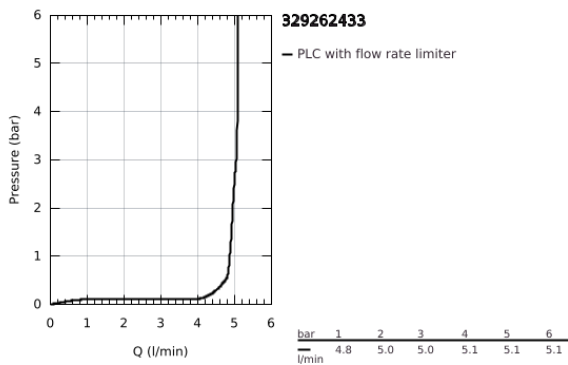

32 926 243 3 **EUROSMART BASIN MIXER 1/2"**
S-SIZE

PRODUCT DESCRIPTION

- Colour: matte black
- single hole installation
- metal lever
- GROHE SilkMove 28 mm ceramic cartridge
- OpenCold - cold water flow in mid-lever position
- adjustable flow rate limiter
- with temperature limiter
- GROHE EcoJoy - less water, perfect flow
- maximum flow rate (at 3 bar): 5 l/min
- Protected Water Ways no contact of water with lead or nickel inside the tap
- GROHE FastFixation rapid installation system
- pop-up waste set 1 1/4"
- lift rod in lateral position
- flexible connection hoses
- professional exclusive

32 926 243 3 **EUROSMART BASIN MIXER 1/2"**
S-SIZE

SPARE PARTS

- 1: Lever (Spare part-nr. 485512430)
 - 2: cap (Spare part-nr. 461162430)
 - 3: Cartridge (Spare part-nr. 48518000)
 - 4: lift rod (Spare part-nr. 659362430)
 - 5: Mousseur (Spare part-nr. 481592430)
 - 6: Shank mounting kit (Spare part-nr. 46645000)
 - 7: Waste set 1 1/4" (Spare part-nr. 289102430)
 - 7.1: Plug (Spare part-nr. 071822430)
 - 7.2: Eccentric rod (Spare part-nr. 07052000)
 - 8: Mounting wrench (Spare part-nr. 19017000)*
 - 9: Eccentric rod (Spare part-nr. 07341000)*
- * Optional accessories