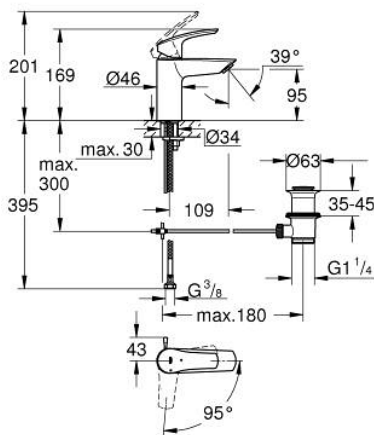

32 926 243 3 **EUROSMART BASIN MIXER 1/2"**
S-SIZE

PRODUCT DESCRIPTION

- Colour: matte black
- single hole installation
- metal lever
- GROHE SilkMove 28 mm ceramic cartridge
- OpenCold - cold water flow in mid-lever position
- adjustable flow rate limiter
- with temperature limiter
- GROHE EcoJoy - less water, perfect flow
- maximum flow rate (at 3 bar): 5 l/min
- Protected Water Ways no contact of water with lead or nickel inside the tap
- GROHE FastFixation rapid installation system
- pop-up waste set 1 1/4"
- lift rod in lateral position
- flexible connection hoses
- professional exclusive

32 926 243 3 **EUROSMART BASIN MIXER 1/2"**
S-SIZE

SPARE PARTS

- 1: Lever (Spare part-nr. 485512430)
 - 2: cap (Spare part-nr. 461162430)
 - 3: Cartridge (Spare part-nr. 48518000)
 - 4: lift rod (Spare part-nr. 659362430)
 - 5: Mousseur (Spare part-nr. 481592430)
 - 6: Shank mounting kit (Spare part-nr. 46645000)
 - 7: Waste set 1 1/4" (Spare part-nr. 289102430)
 - 7.1: Plug (Spare part-nr. 071822430)
 - 7.2: Eccentric rod (Spare part-nr. 07052000)
 - 8: Mounting wrench (Spare part-nr. 19017000)*
 - 9: Eccentric rod (Spare part-nr. 07341000)*
- * Optional accessories