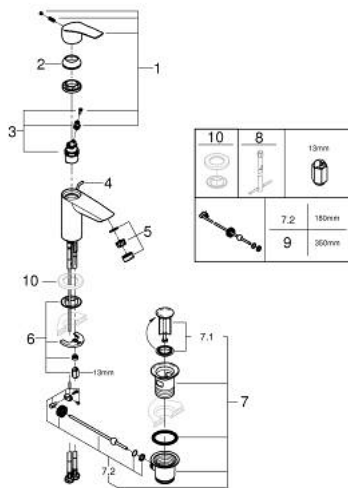

32 926 243 3 **EUROSMART BASIN MIXER 1/2"**
S-SIZE

PRODUCT DESCRIPTION

- Colour: matte black
- single hole installation
- metal lever
- GROHE SilkMove 28 mm ceramic cartridge
- EcoMode - cold water flow in mid-lever position saves energy
- adjustable flow rate limiter
- with temperature limiter
- GROHE EcoJoy - less water, perfect flow
- maximum flow rate (at 3 bar): 5 l/min
- Protected Water Ways no contact of water with lead or nickel inside the tap
- GROHE FastFixation rapid installation system
- pop-up waste set 1 1/4"
- lift rod in lateral position
- flexible connection hoses
- professional exclusive

32 926 243 3 **EUROSMART BASIN MIXER 1/2"**
S-SIZE

SPARE PARTS

- 1: Lever (Spare part-nr. 485512430)
- 2: cap (Spare part-nr. 461162430)
- 3: Cartridge (Spare part-nr. 48518000)
- 4: lift rod (Spare part-nr. 659362430)
- 5: Mousseur (Spare part-nr. 481592430)
- 6: Shank mounting kit (Spare part-nr. 46645000)
- 7: Waste set 1 1/4" (Spare part-nr. 289102430)
- 7.1: Plug (Spare part-nr. 071822430)
- 7.2: Eccentric rod (Spare part-nr. 07052000)
- 8: Mounting wrench (Spare part-nr. 19017000)*
- 9: Eccentric rod (Spare part-nr. 07341000)*
- * Optional accessories