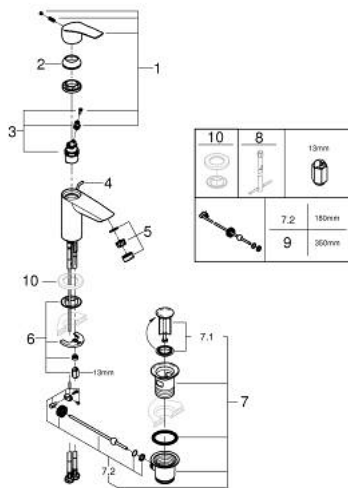

32 926 243 3 **EUROSMART BASIN MIXER 1/2"**
S-SIZE

PRODUCT DESCRIPTION

- Colour: matte black
- single hole installation
- metal lever
- GROHE SilkMove 28 mm ceramic cartridge
- OpenCold - cold water flow in mid-lever position
- adjustable flow rate limiter
- with temperature limiter
- GROHE EcoJoy - less water, perfect flow
- maximum flow rate (at 3 bar): 5 l/min
- Protected Water Ways no contact of water with lead or nickel inside the tap
- GROHE FastFixation rapid installation system
- pop-up waste set 1 1/4"
- lift rod in lateral position
- flexible connection hoses
- professional exclusive

32 926 243 3 **EUROSMART BASIN MIXER 1/2"**
S-SIZE

SPARE PARTS

- 1: Lever (Spare part-nr. 485512430)
 - 2: cap (Spare part-nr. 461162430)
 - 3: Cartridge (Spare part-nr. 48518000)
 - 4: lift rod (Spare part-nr. 659362430)
 - 5: Mousseur (Spare part-nr. 481592430)
 - 6: Shank mounting kit (Spare part-nr. 46645000)
 - 7: Waste set 1 1/4" (Spare part-nr. 289102430)
 - 7.1: Plug (Spare part-nr. 071822430)
 - 7.2: Eccentric rod (Spare part-nr. 07052000)
 - 8: Mounting wrench (Spare part-nr. 19017000)*
 - 9: Eccentric rod (Spare part-nr. 07341000)*
- * Optional accessories