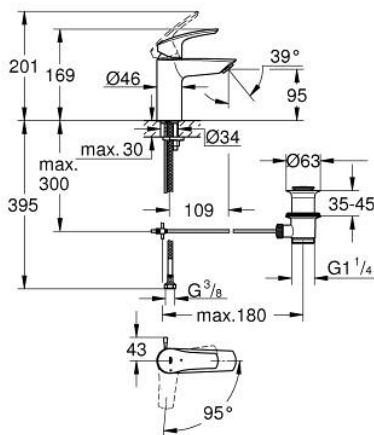

32 926 243 3 **EUROSMART BASIN MIXER 1/2"**
S-SIZE

PRODUCT DESCRIPTION

- Colour: matte black
- single hole installation
- metal lever
- GROHE SilkMove 28 mm ceramic cartridge
- EcoMode - cold water flow in mid-lever position saves energy
- adjustable flow rate limiter
- with temperature limiter
- GROHE EcoJoy - less water, perfect flow
- maximum flow rate (at 3 bar): 5 l/min
- Protected Water Ways no contact of water with lead or nickel inside the tap
- GROHE FastFixation rapid installation system
- pop-up waste set 1 1/4"
- lift rod in lateral position
- flexible connection hoses
- professional exclusive

32 926 243 3 **EUROSMART BASIN MIXER 1/2"**
S-SIZE

SPARE PARTS

- 1: Lever (Spare part-nr. 485512430)
- 2: cap (Spare part-nr. 461162430)
- 3: Cartridge (Spare part-nr. 48518000)
- 4: lift rod (Spare part-nr. 659362430)
- 5: Mousseur (Spare part-nr. 481592430)
- 6: Shank mounting kit (Spare part-nr. 46645000)
- 7: Waste set 1 1/4" (Spare part-nr. 289102430)
- 7.1: Plug (Spare part-nr. 071822430)
- 7.2: Eccentric rod (Spare part-nr. 07052000)
- 8: Mounting wrench (Spare part-nr. 19017000)*
- 9: Eccentric rod (Spare part-nr. 07341000)*
- * Optional accessories