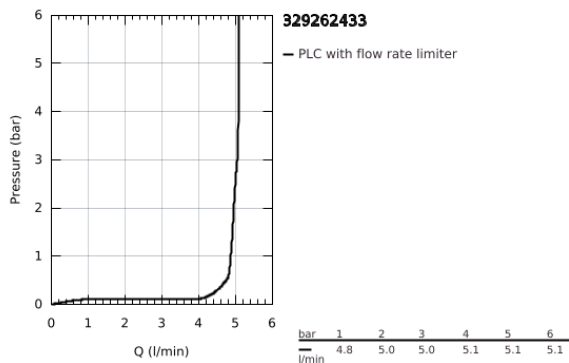

32 926 243 3 **EUROSMART BASIN MIXER 1/2"**
S-SIZE

PRODUCT DESCRIPTION

- Colour: matte black
- single hole installation
- metal lever
- GROHE SilkMove 28 mm ceramic cartridge
- EcoMode - cold water flow in mid-lever position saves energy
- adjustable flow rate limiter
- with temperature limiter
- GROHE EcoJoy - less water, perfect flow
- maximum flow rate (at 3 bar): 5 l/min
- Protected Water Ways no contact of water with lead or nickel inside the tap
- GROHE FastFixation rapid installation system
- pop-up waste set 1 1/4"
- lift rod in lateral position
- flexible connection hoses
- professional exclusive

32 926 243 3 **EUROSMART BASIN MIXER 1/2"**
S-SIZE

SPARE PARTS

- 1: Lever (Spare part-nr. 485512430)
- 2: cap (Spare part-nr. 461162430)
- 3: Cartridge (Spare part-nr. 48518000)
- 4: lift rod (Spare part-nr. 659362430)
- 5: Mousseur (Spare part-nr. 481592430)
- 6: Shank mounting kit (Spare part-nr. 46645000)
- 7: Waste set 1 1/4" (Spare part-nr. 289102430)
- 7.1: Plug (Spare part-nr. 071822430)
- 7.2: Eccentric rod (Spare part-nr. 07052000)
- 8: Mounting wrench (Spare part-nr. 19017000)*
- 9: Eccentric rod (Spare part-nr. 07341000)*
- * Optional accessories