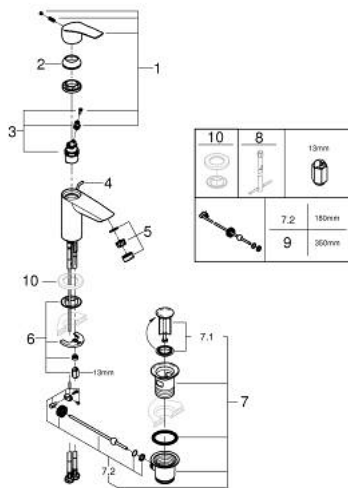

32 926 243 3 **EUROSMART BASIN MIXER 1/2"**
S-SIZE

PRODUCT DESCRIPTION

- Tyc: matte black
- single hole installation
- metal lever
- GROHE SilkMove 28 mm ceramic cartridge
- OpenCold - cold water flow in mid-lever position
- adjustable flow rate limiter
- with temperature limiter
- GROHE EcoJoy - Less water, perfect flow
- maximum flow rate (at 3 bar): 5 l/min
- Protected Water Ways no contact of water with lead or nickel inside the tap
- GROHE FastFixation rapid installation system
- pop-up waste set 1 1/4"
- lift rod in lateral position
- flexible connection hoses
- professional exclusive

32 926 243 3 **EUROSMART BASIN MIXER 1/2"**
S-SIZE

SPARE PARTS

- 1: Lever (Spare part-nr. 485512430)
- 2: cap (Spare part-nr. 461162430)
- 3: Cartridge (Spare part-nr. 48518000)
- 4: lift rod (Spare part-nr. 659362430)
- 5: Mousseur (Spare part-nr. 481592430)
- 6: Shank mounting kit (Spare part-nr. 46645000)
- 7: Waste set 1 1/4" (Spare part-nr. 289102430)
- 7.1: Plug (Spare part-nr. 071822430)
- 7.2: Eccentric rod (Spare part-nr. 07052000)
- 8: Mounting wrench (Spare part-nr. 19017000)*
- 9: Eccentric rod (Spare part-nr. 07341000)*
- * Optional accessories