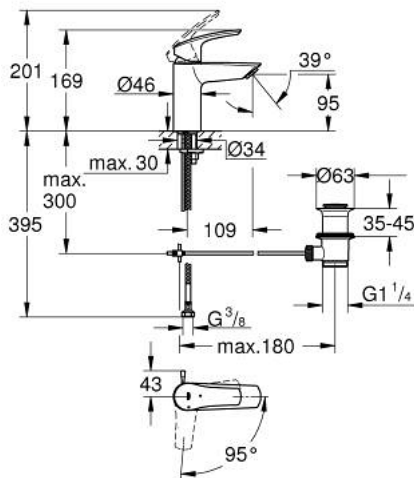

32 926 243 3 **EUROSMART BASIN MIXER 1/2"**
S-SIZE

PRODUCT DESCRIPTION

- Tyc: matte black
- single hole installation
- metal lever
- GROHE SilkMove 28 mm ceramic cartridge
- EcoMode - cold water flow in mid-lever position saves energy
- adjustable flow rate limiter
- with temperature limiter
- GROHE EcoJoy - Less water, perfect flow
- maximum flow rate (at 3 bar): 5 l/min
- Protected Water Ways no contact of water with lead or nickel inside the tap
- GROHE FastFixation rapid installation system
- pop-up waste set 1 1/4"
- lift rod in lateral position
- flexible connection hoses
- professional exclusive

32 926 243 3 **EUROSMART BASIN MIXER 1/2"**
S-SIZE

SPARE PARTS

- 1: Lever (Spare part-nr. 485512430)
 - 2: cap (Spare part-nr. 461162430)
 - 3: Cartridge (Spare part-nr. 48518000)
 - 4: lift rod (Spare part-nr. 659362430)
 - 5: Mousseur (Spare part-nr. 481592430)
 - 6: Shank mounting kit (Spare part-nr. 46645000)
 - 7: Waste set 1 1/4" (Spare part-nr. 289102430)
 - 7.1: Plug (Spare part-nr. 071822430)
 - 7.2: Eccentric rod (Spare part-nr. 07052000)
 - 8: Mounting wrench (Spare part-nr. 19017000)*
 - 9: Eccentric rod (Spare part-nr. 07341000)*
- * Optional accessories