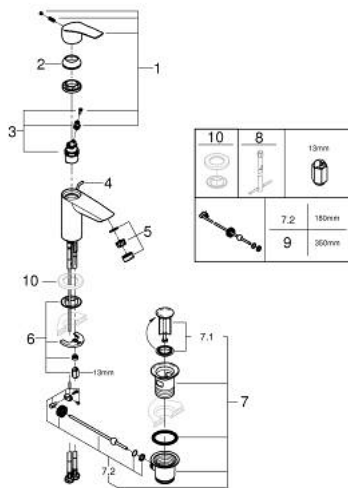

32 926 243 3 **EUROSMART BASIN MIXER 1/2"**
S-SIZE

PRODUCT DESCRIPTION

- Tyc: matte black
- single hole installation
- metal lever
- GROHE SilkMove 28 mm ceramic cartridge
- OpenCold - cold water flow in mid-lever position
- adjustable flow rate limiter
- with temperature limiter
- GROHE EcoJoy - Less water, perfect flow
- maximum flow rate (at 3 bar): 5 l/min
- Protected Water Ways no contact of water with lead or nickel inside the tap
- GROHE FastFixation rapid installation system
- pop-up waste set 1 1/4"
- lift rod in lateral position
- flexible connection hoses
- professional exclusive

32 926 243 3 **EUROSMART BASIN MIXER 1/2"**
S-SIZE

SPARE PARTS

- 1: Lever (Spare part-nr. 485512430)
 - 2: cap (Spare part-nr. 461162430)
 - 3: Cartridge (Spare part-nr. 48518000)
 - 4: lift rod (Spare part-nr. 659362430)
 - 5: Mousseur (Spare part-nr. 481592430)
 - 6: Shank mounting kit (Spare part-nr. 46645000)
 - 7: Waste set 1 1/4" (Spare part-nr. 289102430)
 - 7.1: Plug (Spare part-nr. 071822430)
 - 7.2: Eccentric rod (Spare part-nr. 07052000)
 - 8: Mounting wrench (Spare part-nr. 19017000)*
 - 9: Eccentric rod (Spare part-nr. 07341000)*
- * Optional accessories