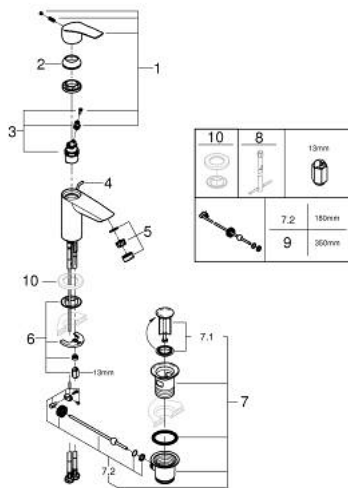

32 926 243 3 **EUROSMART BASIN MIXER 1/2"**
S-SIZE

PRODUCT DESCRIPTION

- Tyc: matte black
- single hole installation
- metal lever
- GROHE SilkMove 28 mm ceramic cartridge
- EcoMode - cold water flow in mid-lever position saves energy
- adjustable flow rate limiter
- with temperature limiter
- GROHE EcoJoy - Less water, perfect flow
- maximum flow rate (at 3 bar): 5 l/min
- Protected Water Ways no contact of water with lead or nickel inside the tap
- GROHE FastFixation rapid installation system
- pop-up waste set 1 1/4"
- lift rod in lateral position
- flexible connection hoses
- professional exclusive

32 926 243 3 **EUROSMART BASIN MIXER 1/2"**
S-SIZE

SPARE PARTS

- 1: Lever (Spare part-nr. 485512430)
 - 2: cap (Spare part-nr. 461162430)
 - 3: Cartridge (Spare part-nr. 48518000)
 - 4: lift rod (Spare part-nr. 659362430)
 - 5: Mousseur (Spare part-nr. 481592430)
 - 6: Shank mounting kit (Spare part-nr. 46645000)
 - 7: Waste set 1 1/4" (Spare part-nr. 289102430)
 - 7.1: Plug (Spare part-nr. 071822430)
 - 7.2: Eccentric rod (Spare part-nr. 07052000)
 - 8: Mounting wrench (Spare part-nr. 19017000)*
 - 9: Eccentric rod (Spare part-nr. 07341000)*
- * Optional accessories