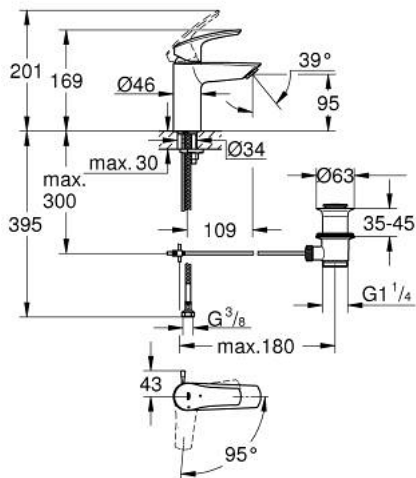

32 926 243 3 **EUROSMART BASIN MIXER 1/2"**
S-SIZE

PRODUCT DESCRIPTION

- Tyc: matte black
- single hole installation
- metal lever
- GROHE SilkMove 28 mm ceramic cartridge
- OpenCold - cold water flow in mid-lever position
- adjustable flow rate limiter
- with temperature limiter
- GROHE EcoJoy - Less water, perfect flow
- maximum flow rate (at 3 bar): 5 l/min
- Protected Water Ways no contact of water with lead or nickel inside the tap
- GROHE FastFixation rapid installation system
- pop-up waste set 1 1/4"
- lift rod in lateral position
- flexible connection hoses
- professional exclusive

32 926 243 3 **EUROSMART BASIN MIXER 1/2"**
S-SIZE

SPARE PARTS

- 1: Lever (Spare part-nr. 485512430)
- 2: cap (Spare part-nr. 461162430)
- 3: Cartridge (Spare part-nr. 48518000)
- 4: lift rod (Spare part-nr. 659362430)
- 5: Mousseur (Spare part-nr. 481592430)
- 6: Shank mounting kit (Spare part-nr. 46645000)
- 7: Waste set 1 1/4" (Spare part-nr. 289102430)
- 7.1: Plug (Spare part-nr. 071822430)
- 7.2: Eccentric rod (Spare part-nr. 07052000)
- 8: Mounting wrench (Spare part-nr. 19017000)*
- 9: Eccentric rod (Spare part-nr. 07341000)*
- * Optional accessories