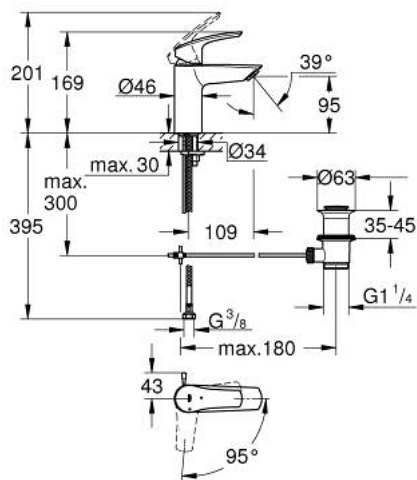

32 926 243 3 **EUROSMART BASIN MIXER 1/2"**
S-SIZE

PRODUCT DESCRIPTION

- Tyc: matte black
- single hole installation
- metal lever
- GROHE SilkMove 28 mm ceramic cartridge
- OpenCold - cold water flow in mid-lever position
- adjustable flow rate limiter
- with temperature limiter
- GROHE EcoJoy - Less water, perfect flow
- maximum flow rate (at 3 bar): 5 l/min
- Protected Water Ways no contact of water with lead or nickel inside the tap
- GROHE FastFixation rapid installation system
- pop-up waste set 1 1/4"
- lift rod in lateral position
- flexible connection hoses
- professional exclusive

32 926 243 3 **EUROSMART BASIN MIXER 1/2"**
S-SIZE

SPARE PARTS

- 1: Lever (Spare part-nr. 485512430)
 - 2: cap (Spare part-nr. 461162430)
 - 3: Cartridge (Spare part-nr. 48518000)
 - 4: lift rod (Spare part-nr. 659362430)
 - 5: Mousseur (Spare part-nr. 481592430)
 - 6: Shank mounting kit (Spare part-nr. 46645000)
 - 7: Waste set 1 1/4" (Spare part-nr. 289102430)
 - 7.1: Plug (Spare part-nr. 071822430)
 - 7.2: Eccentric rod (Spare part-nr. 07052000)
 - 8: Mounting wrench (Spare part-nr. 19017000)*
 - 9: Eccentric rod (Spare part-nr. 07341000)*
- * Optional accessories