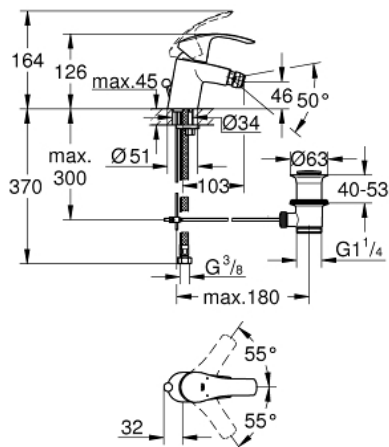

## 32 929 002 EUROSMART SINGLE-LEVER BIDET MIXER 1/2" S-SIZE

### PRODUCT DESCRIPTION

- Colour: chrome
- single hole installation
- metal lever
- GROHE SilkMove 35 mm ceramic cartridge
- adjustable flow rate limiter
- with temperature limiter
- GROHE LongLife finish
- GROHE EcoJoy - less water, perfect flow
- maximum flow rate (at 3 bar): 5 l/min
- GROHE FastFixation rapid installation system
- with ball joint
- pop-up waste set 1 1/4"
- flexible connection hoses

### SPARE PARTS

- 1: Lever (Spare part-nr. 46897000)
- 2: Cap (Spare part-nr. 46492000)
- 3: Screw coupling (Spare part-nr. 46460000)
- 4: Cartridge (Spare part-nr. 46374000)
- 5: Pop-up rod (Spare part-nr. 06329000)
- 6: Mousseur (Spare part-nr. 48159000)
- 7: Shank mounting kit (Spare part-nr. 46671000)
- 8: Waste set 1 1/4" (Spare part-nr. 28910000)
- 8.1: Plug (Spare part-nr. 07182000)
- 8.2: Eccentric rod (Spare part-nr. 07052000)
- 9: Socket spanner (Spare part-nr. 19332000)\*
- 10: Mounting wrench (Spare part-nr. 19017000)\*
- 11: Eccentric rod (Spare part-nr. 07341000)\*