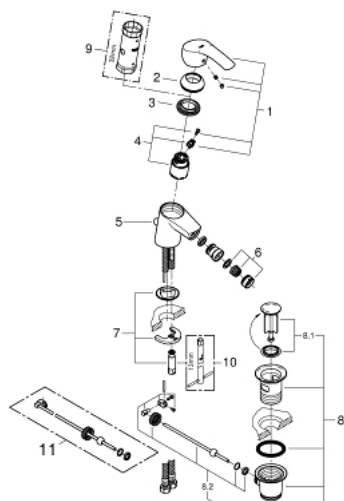

## 32 929 002 EUROSMART SINGLE-LEVER BIDET MIXER 1/2" S-SIZE

### PRODUCT DESCRIPTION

- Colour: chrome
- single hole installation
- metal lever
- GROHE SilkMove 35 mm ceramic cartridge
- adjustable flow rate limiter
- with temperature limiter
- GROHE LongLife finish
- GROHE EcoJoy - less water, perfect flow
- maximum flow rate (at 3 bar): 5 l/min
- GROHE FastFixation rapid installation system
- with ball joint
- pop-up waste set 1 1/4"
- flexible connection hoses

### SPARE PARTS

- 1: Lever (Spare part-nr. 46897000)
- 2: Cap (Spare part-nr. 46492000)
- 3: Screw coupling (Spare part-nr. 46460000)
- 4: Cartridge (Spare part-nr. 46374000)
- 5: Pop-up rod (Spare part-nr. 06329000)
- 6: Mousseur (Spare part-nr. 48159000)
- 7: Shank mounting kit (Spare part-nr. 46671000)
- 8: Waste set 1 1/4" (Spare part-nr. 28910000)
- 8.1: Plug (Spare part-nr. 07182000)
- 8.2: Eccentric rod (Spare part-nr. 07052000)
- 9: Socket spanner (Spare part-nr. 19332000)\*
- 10: Mounting wrench (Spare part-nr. 19017000)\*
- 11: Eccentric rod (Spare part-nr. 07341000)\*