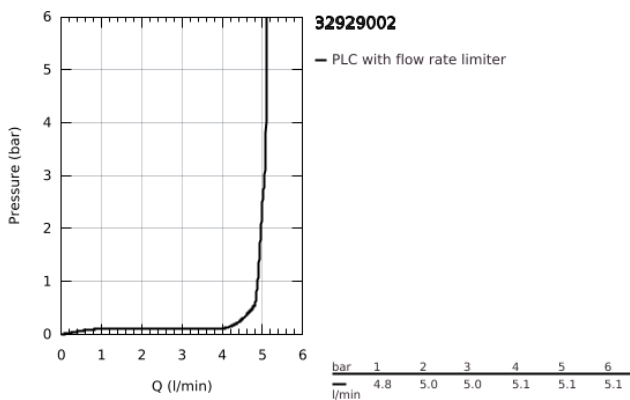

## 32 929 002 EUROSMART SINGLE-LEVER BIDET MIXER 1/2" S-SIZE

### PRODUCT DESCRIPTION

- Colour: chrome
- single hole installation
- metal lever
- GROHE SilkMove 35 mm ceramic cartridge
- adjustable flow rate limiter
- with temperature limiter
- GROHE LongLife finish
- GROHE EcoJoy - less water, perfect flow
- maximum flow rate (at 3 bar): 5 l/min
- GROHE FastFixation rapid installation system
- with ball joint
- pop-up waste set 1 1/4"
- flexible connection hoses