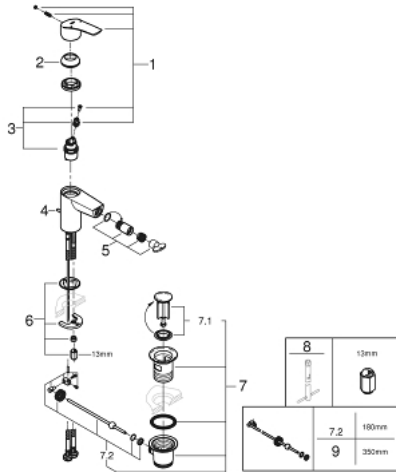

### 32 929 003 EUROSMART SINGLE-LEVER BIDET MIXER 1/2" S-SIZE

**PRODUCT DESCRIPTION**

- Colour: chrome
- single hole installation
- metal lever
- GROHE SilkMove 28 mm ceramic cartridge
- adjustable flow rate limiter
- with temperature limiter
- GROHE LongLife finish
- GROHE EcoJoy - less water, perfect flow
- maximum flow rate (at 3 bar): 5 l/min
- Protected Water Ways no contact of water with lead or nickel inside the tap
- GROHE FastFixation rapid installation system
- with ball joint
- pop-up waste set 1 1/4"
- flexible connection hoses
- professional exclusive

## 32 929 003 EUROSMART SINGLE-LEVER BIDET MIXER 1/2" S-SIZE

### SPARE PARTS

- 1: Lever (Spare part-nr. 48548000)
  - 2: Cap (Spare part-nr. 46116000)
  - 3: Cartridge (Spare part-nr. 48518000)
  - 4: Lift rod (Spare part-nr. 65936PD0)
  - 5: Ball-joint aerator (Spare part-nr. 48552000)
  - 6: Shank mounting kit (Spare part-nr. 46645000)
  - 7: Waste set 1 1/4" (Spare part-nr. 28910000)
  - 7.1: Plug (Spare part-nr. 07182000)
  - 7.2: Eccentric rod (Spare part-nr. 07052000)
  - 8: Mounting wrench (Spare part-nr. 19017000)\*
  - 9: Eccentric rod (Spare part-nr. 07341000)\*
- \* Optional accessories