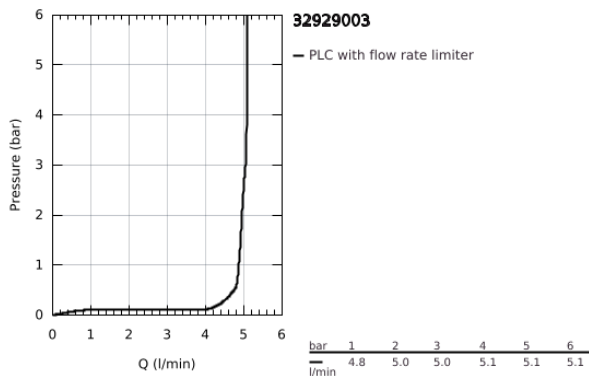

### 32 929 003 EUROSMART SINGLE-LEVER BIDET MIXER 1/2" S-SIZE

**PRODUCT DESCRIPTION**

- Colour: chrome
- single hole installation
- metal lever
- GROHE SilkMove 28 mm ceramic cartridge
- adjustable flow rate limiter
- with temperature limiter
- GROHE LongLife finish
- GROHE EcoJoy - less water, perfect flow
- maximum flow rate (at 3 bar): 5 l/min
- Protected Water Ways no contact of water with lead or nickel inside the tap
- GROHE FastFixation rapid installation system
- with ball joint
- pop-up waste set 1 1/4"
- flexible connection hoses
- professional exclusive

## 32 929 003 EUROSMART SINGLE-LEVER BIDET MIXER 1/2" S-SIZE