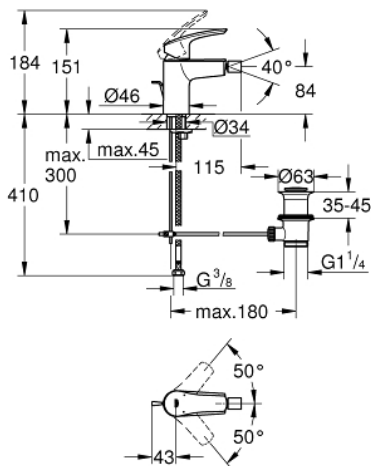

### 32 929 003 EUROSMART SINGLE-LEVER BIDET MIXER 1/2" S-SIZE

**PRODUCT DESCRIPTION**

- Colour: chrome
- single hole installation
- metal lever
- GROHE SilkMove 28 mm ceramic cartridge
- adjustable flow rate limiter
- with temperature limiter
- GROHE LongLife finish
- GROHE EcoJoy - less water, perfect flow
- maximum flow rate (at 3 bar): 5 l/min
- Protected Water Ways no contact of water with lead or nickel inside the tap
- GROHE FastFixation rapid installation system
- with ball joint
- pop-up waste set 1 1/4"
- flexible connection hoses
- professional exclusive

## 32 929 003 EUROSMART SINGLE-LEVER BIDET MIXER 1/2" S-SIZE

### SPARE PARTS

- 1: Lever (Spare part-nr. 48548000)
  - 2: Cap (Spare part-nr. 46116000)
  - 3: Cartridge (Spare part-nr. 48518000)
  - 4: Lift rod (Spare part-nr. 65936PD0)
  - 5: Ball-joint aerator (Spare part-nr. 48552000)
  - 6: Shank mounting kit (Spare part-nr. 46645000)
  - 7: Waste set 1 1/4" (Spare part-nr. 28910000)
  - 7.1: Plug (Spare part-nr. 07182000)
  - 7.2: Eccentric rod (Spare part-nr. 07052000)
  - 8: Mounting wrench (Spare part-nr. 19017000)\*
  - 9: Eccentric rod (Spare part-nr. 07341000)\*
- \* Optional accessories