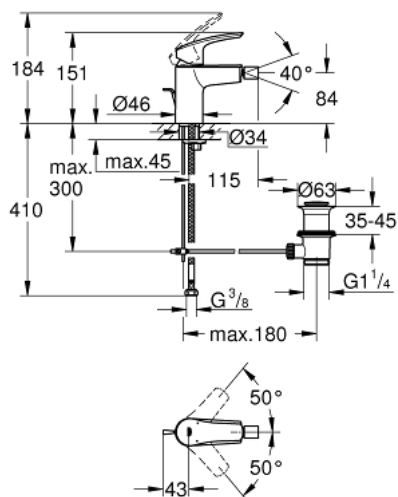

32 929 003 EUROSMART SINGLE-LEVER BIDET MIXER 1/2" S-SIZE

PRODUCT DESCRIPTION

- Tyc: Chrome
- single hole installation
- metal lever
- GROHE SilkMove 28 mm ceramic cartridge
- adjustable flow rate limiter
- with temperature limiter
- GROHE LongLife finish
- GROHE EcoJoy - Less water, perfect flow
- maximum flow rate (at 3 bar): 5 l/min
- Protected Water Ways no contact of water with lead or nickel inside the tap
- GROHE FastFixation rapid installation system
- with ball joint
- pop-up waste set 1 1/4"
- flexible connection hoses
- professional exclusive

32 929 003 EUROSMART SINGLE-LEVER BIDET MIXER 1/2" S-SIZE

SPARE PARTS

- 1: Lever (Spare part-nr. 48548000)
 - 2: Cap (Spare part-nr. 46116000)
 - 3: Cartridge (Spare part-nr. 48518000)
 - 4: Lift rod (Spare part-nr. 65936PD0)
 - 5: Ball-joint aerator (Spare part-nr. 48552000)
 - 6: Shank mounting kit (Spare part-nr. 46645000)
 - 7: Waste set 1 1/4" (Spare part-nr. 28910000)
 - 7.1: Plug (Spare part-nr. 07182000)
 - 7.2: Eccentric rod (Spare part-nr. 07052000)
 - 8: Mounting wrench (Spare part-nr. 19017000)*
 - 9: Eccentric rod (Spare part-nr. 07341000)*
- * Optional accessories