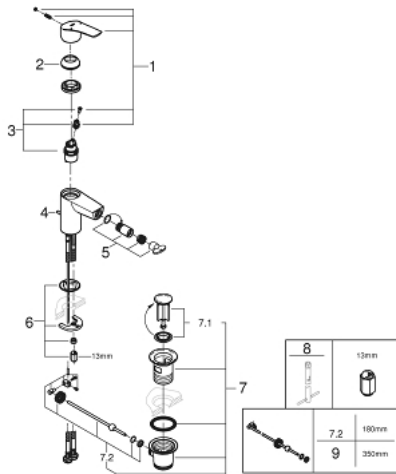

32 929 003 EUROSMART SINGLE-LEVER BIDET MIXER 1/2" S-SIZE

PRODUCT DESCRIPTION

- Tyc: Chrome
- single hole installation
- metal lever
- GROHE SilkMove 28 mm ceramic cartridge
- adjustable flow rate limiter
- with temperature limiter
- GROHE LongLife finish
- GROHE EcoJoy - Less water, perfect flow
- maximum flow rate (at 3 bar): 5 l/min
- Protected Water Ways no contact of water with lead or nickel inside the tap
- GROHE FastFixation rapid installation system
- with ball joint
- pop-up waste set 1 1/4"
- flexible connection hoses
- professional exclusive

32 929 003 EUROSMART SINGLE-LEVER BIDET MIXER 1/2" S-SIZE

SPARE PARTS

- 1: Lever (Spare part-nr. 48548000)
 - 2: Cap (Spare part-nr. 46116000)
 - 3: Cartridge (Spare part-nr. 48518000)
 - 4: Lift rod (Spare part-nr. 65936PD0)
 - 5: Ball-joint aerator (Spare part-nr. 48552000)
 - 6: Shank mounting kit (Spare part-nr. 46645000)
 - 7: Waste set 1 1/4" (Spare part-nr. 28910000)
 - 7.1: Plug (Spare part-nr. 07182000)
 - 7.2: Eccentric rod (Spare part-nr. 07052000)
 - 8: Mounting wrench (Spare part-nr. 19017000)*
 - 9: Eccentric rod (Spare part-nr. 07341000)*
- * Optional accessories