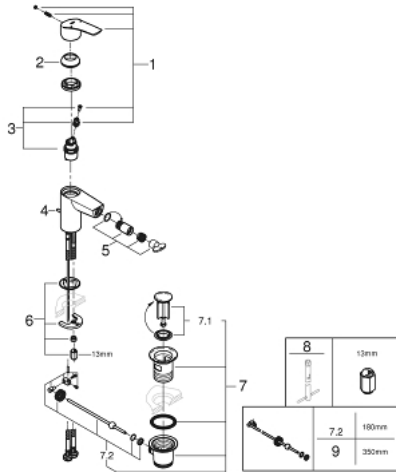

### 32 929 243 3 EUROSMART SINGLE-LEVER BIDET MIXER 1/2" S-SIZE

#### PRODUCT DESCRIPTION

- Colour: matte black
- single hole installation
- metal lever
- GROHE SilkMove 28 mm ceramic cartridge
- adjustable flow rate limiter
- with temperature limiter
- GROHE EcoJoy - less water, perfect flow
- maximum flow rate (at 3 bar): 5 l/min
- Protected Water Ways no contact of water with lead or nickel inside the tap
- GROHE FastFixation rapid installation system
- with ball joint
- pop-up waste set 1 1/4"
- flexible connection hoses
- professional exclusive

## 32 929 243 3 EUROSMART SINGLE-LEVER BIDET MIXER 1/2" S-SIZE

### SPARE PARTS

- 1: Lever (Spare part-nr. 485482430)
  - 2: cap (Spare part-nr. 461162430)
  - 3: Cartridge (Spare part-nr. 48518000)
  - 4: lift rod (Spare part-nr. 659362430)
  - 5: Ball-joint aerator (Spare part-nr. 485522430)
  - 6: Shank mounting kit (Spare part-nr. 46645000)
  - 7: Waste set 1 1/4" (Spare part-nr. 289102430)
  - 7.1: Plug (Spare part-nr. 071822430)
  - 7.2: Eccentric rod (Spare part-nr. 07052000)
  - 8: Mounting wrench (Spare part-nr. 19017000)\*
  - 9: Eccentric rod (Spare part-nr. 07341000)\*
- \* Optional accessories