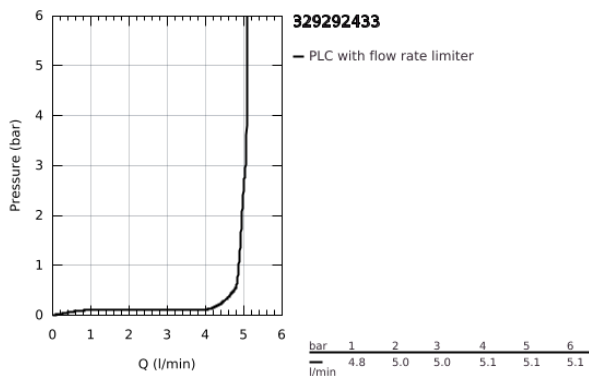

### 32 929 243 3 EUROSMART SINGLE-LEVER BIDET MIXER 1/2" S-SIZE

#### PRODUCT DESCRIPTION

- Colour: matte black
- single hole installation
- metal lever
- GROHE SilkMove 28 mm ceramic cartridge
- adjustable flow rate limiter
- with temperature limiter
- GROHE EcoJoy - less water, perfect flow
- maximum flow rate (at 3 bar): 5 l/min
- Protected Water Ways no contact of water with lead or nickel inside the tap
- GROHE FastFixation rapid installation system
- with ball joint
- pop-up waste set 1 1/4"
- flexible connection hoses
- professional exclusive

## 32 929 243 3 EUROSMART SINGLE-LEVER BIDET MIXER 1/2" S-SIZE