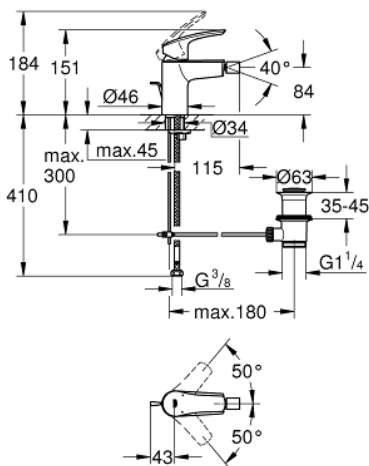

### 32 929 243 3 EUROSMART SINGLE-LEVER BIDET MIXER 1/2" S-SIZE

#### PRODUCT DESCRIPTION

- Colour: matte black
- single hole installation
- metal lever
- GROHE SilkMove 28 mm ceramic cartridge
- adjustable flow rate limiter
- with temperature limiter
- GROHE EcoJoy - less water, perfect flow
- maximum flow rate (at 3 bar): 5 l/min
- Protected Water Ways no contact of water with lead or nickel inside the tap
- GROHE FastFixation rapid installation system
- with ball joint
- pop-up waste set 1 1/4"
- flexible connection hoses
- professional exclusive

## 32 929 243 3 EUROSMART SINGLE-LEVER BIDET MIXER 1/2" S-SIZE

### SPARE PARTS

- 1: Lever (Spare part-nr. 485482430)
  - 2: cap (Spare part-nr. 461162430)
  - 3: Cartridge (Spare part-nr. 48518000)
  - 4: lift rod (Spare part-nr. 659362430)
  - 5: Ball-joint aerator (Spare part-nr. 485522430)
  - 6: Shank mounting kit (Spare part-nr. 46645000)
  - 7: Waste set 1 1/4" (Spare part-nr. 289102430)
  - 7.1: Plug (Spare part-nr. 071822430)
  - 7.2: Eccentric rod (Spare part-nr. 07052000)
  - 8: Mounting wrench (Spare part-nr. 19017000)\*
  - 9: Eccentric rod (Spare part-nr. 07341000)\*
- \* Optional accessories