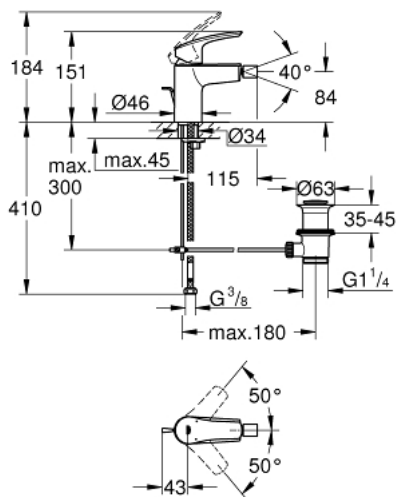

32 929 243 3 EUROSMART SINGLE-LEVER BIDET MIXER 1/2" S-SIZE

PRODUCT DESCRIPTION

- Tyc: matte black
- single hole installation
- metal lever
- GROHE SilkMove 28 mm ceramic cartridge
- adjustable flow rate limiter
- with temperature limiter
- GROHE EcoJoy - Less water, perfect flow
- maximum flow rate (at 3 bar): 5 l/min
- Protected Water Ways no contact of water with lead or nickel inside the tap
- GROHE FastFixation rapid installation system
- with ball joint
- pop-up waste set 1 1/4"
- flexible connection hoses
- professional exclusive

32 929 243 3 EUROSMART SINGLE-LEVER BIDET MIXER 1/2" S-SIZE

SPARE PARTS

- 1: Lever (Spare part-nr. 485482430)
 - 2: cap (Spare part-nr. 461162430)
 - 3: Cartridge (Spare part-nr. 48518000)
 - 4: lift rod (Spare part-nr. 659362430)
 - 5: Ball-joint aerator (Spare part-nr. 485522430)
 - 6: Shank mounting kit (Spare part-nr. 46645000)
 - 7: Waste set 1 1/4" (Spare part-nr. 289102430)
 - 7.1: Plug (Spare part-nr. 071822430)
 - 7.2: Eccentric rod (Spare part-nr. 07052000)
 - 8: Mounting wrench (Spare part-nr. 19017000)*
 - 9: Eccentric rod (Spare part-nr. 07341000)*
- * Optional accessories