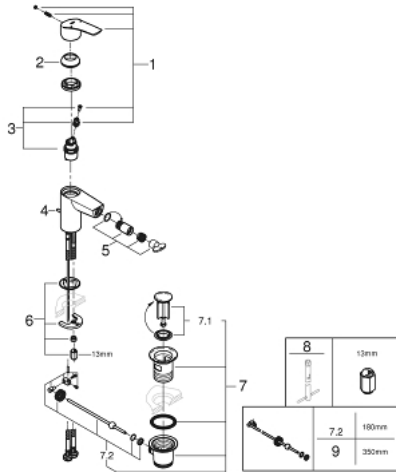

32 929 243 3 EUROSMART SINGLE-LEVER BIDET MIXER 1/2" S-SIZE

PRODUCT DESCRIPTION

- Tyc: matte black
- single hole installation
- metal lever
- GROHE SilkMove 28 mm ceramic cartridge
- adjustable flow rate limiter
- with temperature limiter
- GROHE EcoJoy - Less water, perfect flow
- maximum flow rate (at 3 bar): 5 l/min
- Protected Water Ways no contact of water with lead or nickel inside the tap
- GROHE FastFixation rapid installation system
- with ball joint
- pop-up waste set 1 1/4"
- flexible connection hoses
- professional exclusive

32 929 243 3 EUROSMART SINGLE-LEVER BIDET MIXER 1/2" S-SIZE

SPARE PARTS

- 1: Lever (Spare part-nr. 485482430)
 - 2: cap (Spare part-nr. 461162430)
 - 3: Cartridge (Spare part-nr. 48518000)
 - 4: lift rod (Spare part-nr. 659362430)
 - 5: Ball-joint aerator (Spare part-nr. 485522430)
 - 6: Shank mounting kit (Spare part-nr. 46645000)
 - 7: Waste set 1 1/4" (Spare part-nr. 289102430)
 - 7.1: Plug (Spare part-nr. 071822430)
 - 7.2: Eccentric rod (Spare part-nr. 07052000)
 - 8: Mounting wrench (Spare part-nr. 19017000)*
 - 9: Eccentric rod (Spare part-nr. 07341000)*
- * Optional accessories