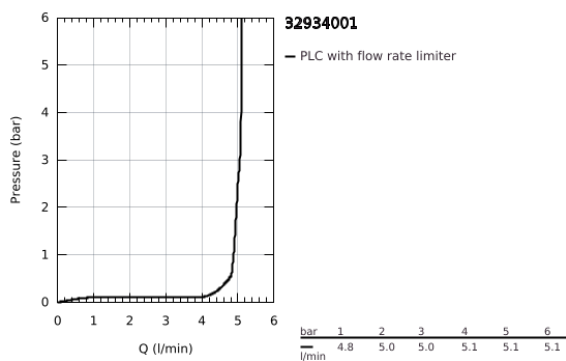

32 934 001 **ESSENCE SINGLE-LEVER BIDET MIXER 1/2" S-SIZE**

PRODUCT DESCRIPTION

- Colour: chrome
- single hole installation
- metal lever
- GROHE SilkMove 28 mm ceramic cartridge
- with temperature limiter
- GROHE LongLife finish
- GROHE EcoJoy - less water, perfect flow
- maximum flow rate (at 3 bar): 5 l/min
- GROHE FastFixation Plus installation system
- ball-joint mousseur
- retractable chain
- flexible connection hoses

32 934 001 ESSENCE SINGLE-LEVER BIDET MIXER 1/2" S-SIZE

SPARE PARTS

- 1: Lever (Spare part-nr. 46917000)
- 2: retaining ring (Spare part-nr. 46715000)
- 3: Cartridge (Spare part-nr. 46580000)
- 4: Chain support (Spare part-nr. 06815000)
- 5: Ball-joint aerator (Spare part-nr. 48552000)
- 6: Escutcheon (Spare part-nr. 48603000)
- 7: Shank mounting kit (Spare part-nr. 46645000)
- 8: Mounting wrench (Spare part-nr. 19017000)*