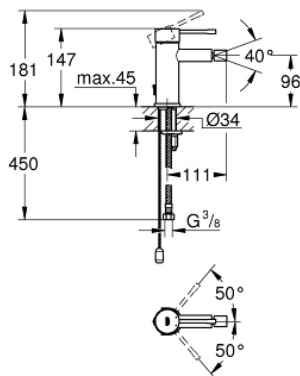

32 934 001 **ESSENCE SINGLE-LEVER BIDET MIXER 1/2" S-SIZE**

PRODUCT DESCRIPTION

- Colour: chrome
- single hole installation
- metal lever
- GROHE SilkMove 28 mm ceramic cartridge
- with temperature limiter
- GROHE LongLife finish
- GROHE EcoJoy - less water, perfect flow
- maximum flow rate (at 3 bar): 5 l/min
- GROHE FastFixation Plus installation system
- ball-joint mousseur
- retractable chain
- flexible connection hoses

32 934 001 ESSENCE SINGLE-LEVER BIDET MIXER 1/2" S-SIZE

SPARE PARTS

- 1: Lever (Spare part-nr. 46917000)
- 2: retaining ring (Spare part-nr. 46715000)
- 3: Cartridge (Spare part-nr. 46580000)
- 4: Chain support (Spare part-nr. 06815000)
- 5: Ball-joint aerator (Spare part-nr. 48552000)
- 6: Escutcheon (Spare part-nr. 48603000)
- 7: Shank mounting kit (Spare part-nr. 46645000)
- 8: Mounting wrench (Spare part-nr. 19017000)*