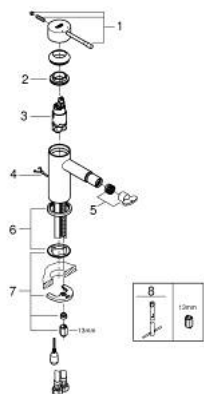

32 934 001 **ESSENCE SINGLE-LEVER BIDET MIXER 1/2" S-SIZE**

PRODUCT DESCRIPTION

- Colour: chrome
- single hole installation
- metal lever
- GROHE SilkMove 28 mm ceramic cartridge
- with temperature limiter
- GROHE LongLife finish
- GROHE EcoJoy - less water, perfect flow
- maximum flow rate (at 3 bar): 5 l/min
- GROHE FastFixation Plus installation system
- ball-joint mousseur
- retractable chain
- flexible connection hoses

32 934 001 ESSENCE SINGLE-LEVER BIDET MIXER 1/2" S-SIZE

SPARE PARTS

- 1: Lever (Spare part-nr. 46917000)
- 2: retaining ring (Spare part-nr. 46715000)
- 3: Cartridge (Spare part-nr. 46580000)
- 4: Chain support (Spare part-nr. 06815000)
- 5: Ball-joint aerator (Spare part-nr. 48552000)
- 6: Escutcheon (Spare part-nr. 48603000)
- 7: Shank mounting kit (Spare part-nr. 46645000)
- 8: Mounting wrench (Spare part-nr. 19017000)*