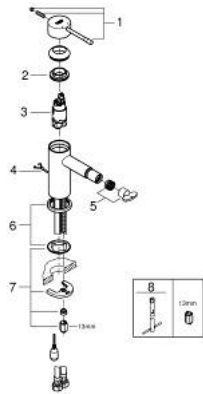

32 934 001 ESSENCE SINGLE-LEVER BIDET MIXER 1/2" S-SIZE

PRODUCT DESCRIPTION

- Tyc: Chrome
- single hole installation
- metal lever
- GROHE SilkMove 28 mm ceramic cartridge
- with temperature limiter
- GROHE LongLife finish
- GROHE EcoJoy - Less water, perfect flow
- maximum flow rate (at 3 bar): 5 l/min
- GROHE FastFixation Plus installation system
- ball-joint mousseur
- retractable chain
- flexible connection hoses

32 934 001 ESSENCE SINGLE-LEVER BIDET MIXER 1/2" S-SIZE

SPARE PARTS

- 1: Lever (Spare part-nr. 46917000)
 - 2: Fitting ring (Spare part-nr. 46715000)
 - 3: Cartridge (Spare part-nr. 46580000)
 - 4: Chain (Spare part-nr. 06815000)
 - 5: Ball-joint aerator (Spare part-nr. 48552000)
 - 6: Escutcheon (Spare part-nr. 48603000)
 - 7: Shank mounting kit (Spare part-nr. 46645000)
 - 8: Mounting wrench (Spare part-nr. 19017000)*
- * Optional accessories