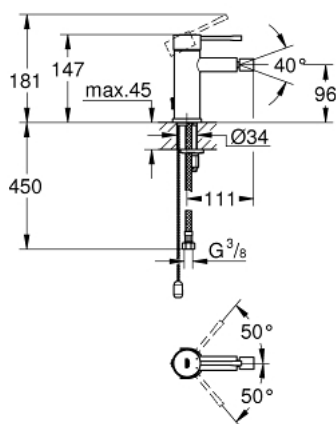

32 934 001 ESSENCE SINGLE-LEVER BIDET MIXER 1/2" S-SIZE

PRODUCT DESCRIPTION

- Tyc: Chrome
- single hole installation
- metal lever
- GROHE SilkMove 28 mm ceramic cartridge
- with temperature limiter
- GROHE LongLife finish
- GROHE EcoJoy - Less water, perfect flow
- maximum flow rate (at 3 bar): 5 l/min
- GROHE FastFixation Plus installation system
- ball-joint mousseur
- retractable chain
- flexible connection hoses

32 934 001 ESSENCE SINGLE-LEVER BIDET MIXER 1/2" S-SIZE

SPARE PARTS

- 1: Lever (Spare part-nr. 46917000)
 - 2: Fitting ring (Spare part-nr. 46715000)
 - 3: Cartridge (Spare part-nr. 46580000)
 - 4: Chain (Spare part-nr. 06815000)
 - 5: Ball-joint aerator (Spare part-nr. 48552000)
 - 6: Escutcheon (Spare part-nr. 48603000)
 - 7: Shank mounting kit (Spare part-nr. 46645000)
 - 8: Mounting wrench (Spare part-nr. 19017000)*
- * Optional accessories