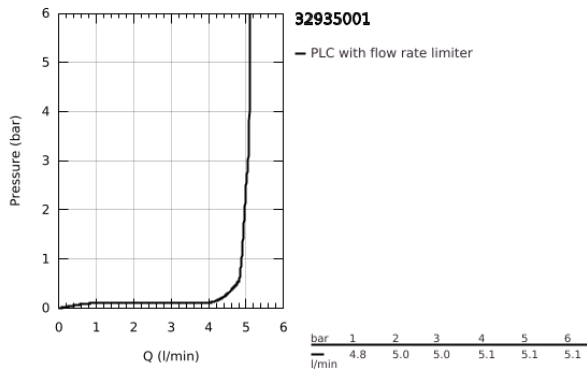

32 935 001 **ESSENCE SINGLE-LEVER BIDET MIXER 1/2" S-SIZE**

PRODUCT DESCRIPTION

- Colour: chrome
- single hole installation
- metal lever
- GROHE SilkMove 28 mm ceramic cartridge
- with temperature limiter
- GROHE LongLife finish
- GROHE FastFixation Plus installation system
- ball-joint mousseur
- pop-up waste set 1 1/4"
- flexible connection hoses
- min. recommended pressure 1.0 bar

32 935 001 ESSENCE SINGLE-LEVER BIDET MIXER 1/2" S-SIZE

SPARE PARTS

- 1: Lever (Spare part-nr. 46917000)
- 2: retaining ring (Spare part-nr. 46715000)
- 3: Cartridge (Spare part-nr. 46580000)
- 4: Pop-up rod (Spare part-nr. 46739000)
- 5: Mousseur (Spare part-nr. 13998000)
- 6: Escutcheon (Spare part-nr. 48603000)
- 7: Shank mounting kit (Spare part-nr. 46645000)
- 8: Waste set 1 1/4" (Spare part-nr. 28910000)
- 8.1: Plug (Spare part-nr. 07182000)
- 8.2: Eccentric rod (Spare part-nr. 07052000)
- 9: Mounting wrench (Spare part-nr. 19017000)*
- 10: Eccentric rod (Spare part-nr. 07341000)*