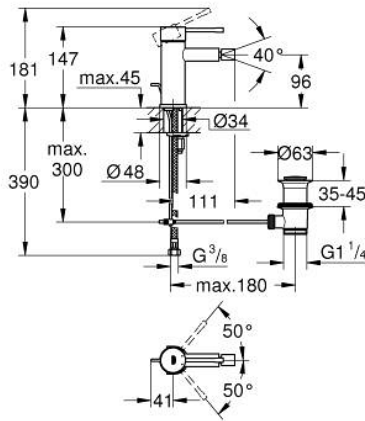

32 935 001 **ESSENCE SINGLE-LEVER BIDET MIXER 1/2" S-SIZE**

PRODUCT DESCRIPTION

- Colour: chrome
- single hole installation
- metal lever
- GROHE SilkMove 28 mm ceramic cartridge
- with temperature limiter
- GROHE LongLife finish
- GROHE FastFixation Plus installation system
- ball-joint mousseur
- pop-up waste set 1 1/4"
- flexible connection hoses
- min. recommended pressure 1.0 bar

32 935 001 ESSENCE SINGLE-LEVER BIDET MIXER 1/2" S-SIZE

SPARE PARTS

- 1: Lever (Spare part-nr. 46917000)
- 2: retaining ring (Spare part-nr. 46715000)
- 3: Cartridge (Spare part-nr. 46580000)
- 4: Pop-up rod (Spare part-nr. 46739000)
- 5: Mousseur (Spare part-nr. 13998000)
- 6: Escutcheon (Spare part-nr. 48603000)
- 7: Shank mounting kit (Spare part-nr. 46645000)
- 8: Waste set 1 1/4" (Spare part-nr. 28910000)
- 8.1: Plug (Spare part-nr. 07182000)
- 8.2: Eccentric rod (Spare part-nr. 07052000)
- 9: Mounting wrench (Spare part-nr. 19017000)*
- 10: Eccentric rod (Spare part-nr. 07341000)*