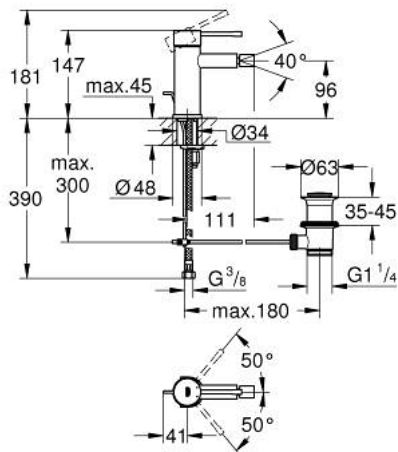

### 32 935 001 ESSENCE SINGLE-LEVER BIDET MIXER 1/2" S-SIZE

#### PRODUCT DESCRIPTION

- Tyc: Chrome
- single hole installation
- metal lever
- GROHE SilkMove 28 mm ceramic cartridge
- with temperature limiter
- GROHE LongLife finish
- GROHE FastFixation Plus installation system
- ball-joint mousseur
- pop-up waste set 1 1/4"
- flexible connection hoses
- min. recommended pressure 1.0 bar

## 32 935 001 ESSENCE SINGLE-LEVER BIDET MIXER 1/2" S-SIZE

### SPARE PARTS

- 1: Lever (Spare part-nr. 46917000)
- 2: Fitting ring (Spare part-nr. 46715000)
- 3: Cartridge (Spare part-nr. 46580000)
- 4: Pop-up rod (Spare part-nr. 46739000)
- 5: Mousseur (Spare part-nr. 13998000)
- 6: Escutcheon (Spare part-nr. 48603000)
- 7: Shank mounting kit (Spare part-nr. 46645000)
- 8: Waste set 1 1/4" (Spare part-nr. 28910000)
- 8.1: Plug (Spare part-nr. 07182000)
- 8.2: Eccentric rod (Spare part-nr. 07052000)
- 9: Mounting wrench (Spare part-nr. 19017000)\*
- 10: Eccentric rod (Spare part-nr. 07341000)\*