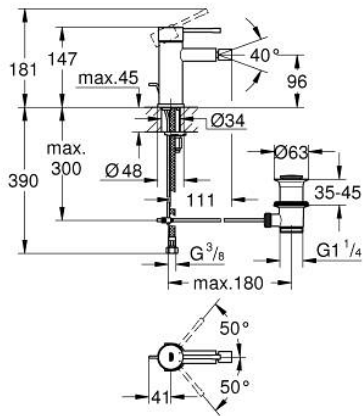

### 32 935 A01 ESSENCE SINGLE-LEVER BIDET MIXER 1/2" S-SIZE

**PRODUCT DESCRIPTION**

- Colour: hard graphite
- single hole installation
- metal lever
- GROHE SilkMove 28 mm ceramic cartridge
- with temperature limiter
- GROHE LongLife finish
- GROHE FastFixation Plus installation system
- ball-joint mousseur
- pop-up waste set 1 1/4"
- flexible connection hoses
- min. recommended pressure 1.0 bar

## 32 935 A01 ESSENCE SINGLE-LEVER BIDET MIXER 1/2" S-SIZE

### SPARE PARTS

- 1: Lever (Spare part-nr. 46917A00)
- 2: retaining ring (Spare part-nr. 46715000)
- 3: Cartridge (Spare part-nr. 46580000)
- 4: Pop-up rod (Spare part-nr. 46739A00)
- 5: Mousseur (Spare part-nr. 13998000)
- 6: Escutcheon (Spare part-nr. 48603A00)
- 7: Shank mounting kit (Spare part-nr. 46645000)
- 8: Waste set 1 1/4" (Spare part-nr. 28910A00)
- 8.1: Plug (Spare part-nr. 07182A00)
- 8.2: Eccentric rod (Spare part-nr. 07052000)
- 9: Mounting wrench (Spare part-nr. 19017000)\*
- 10: Eccentric rod (Spare part-nr. 07341000)\*