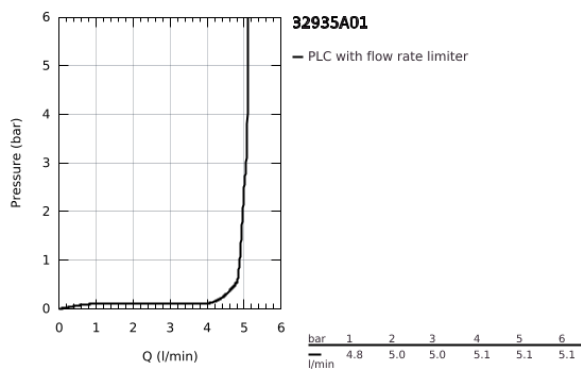

### 32 935 A01 ESSENCE SINGLE-LEVER BIDET MIXER 1/2" S-SIZE

**PRODUCT DESCRIPTION**

- Colour: hard graphite
- single hole installation
- metal lever
- GROHE SilkMove 28 mm ceramic cartridge
- with temperature limiter
- GROHE LongLife finish
- GROHE FastFixation Plus installation system
- ball-joint mousseur
- pop-up waste set 1 1/4"
- flexible connection hoses
- min. recommended pressure 1.0 bar

## 32 935 A01 ESSENCE SINGLE-LEVER BIDET MIXER 1/2" S-SIZE