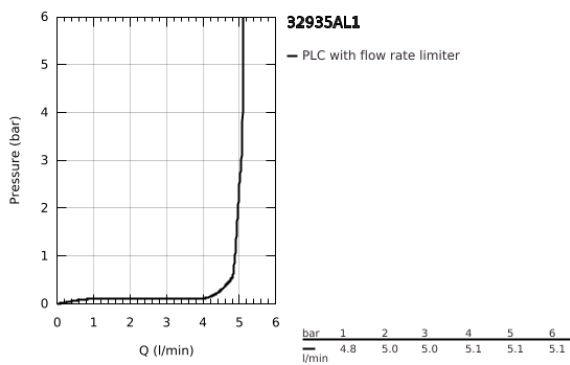

32 935 AL1 ESSENCE SINGLE-LEVER BIDET MIXER 1/2" S-SIZE

PRODUCT DESCRIPTION

- Colour: brushed hard graphite
- single hole installation
- metal lever
- GROHE SilkMove 28 mm ceramic cartridge
- with temperature limiter
- GROHE LongLife finish
- GROHE FastFixation Plus installation system
- ball-joint mousseur
- pop-up waste set 1 1/4"
- flexible connection hoses
- min. recommended pressure 1.0 bar

32 935 AL1 ESSENCE SINGLE-LEVER BIDET MIXER 1/2" S-SIZE

SPARE PARTS

- 1: Lever (Spare part-nr. 46917AL0)
 - 2: retaining ring (Spare part-nr. 46715000)
 - 3: Cartridge (Spare part-nr. 46580000)
 - 4: Pop-up rod (Spare part-nr. 46739AL0)
 - 5: Mousseur (Spare part-nr. 13998000)
 - 6: Escutcheon (Spare part-nr. 48603AL0)
 - 7: Shank mounting kit (Spare part-nr. 46645000)
 - 8: Waste set 1 1/4" (Spare part-nr. 28910AL0)
 - 8.1: Plug (Spare part-nr. 07182AL0)
 - 8.2: Eccentric rod (Spare part-nr. 07052000)
 - 9: Mounting wrench (Spare part-nr. 19017000)*
 - 10: Eccentric rod (Spare part-nr. 07341000)*
- * Optional accessories