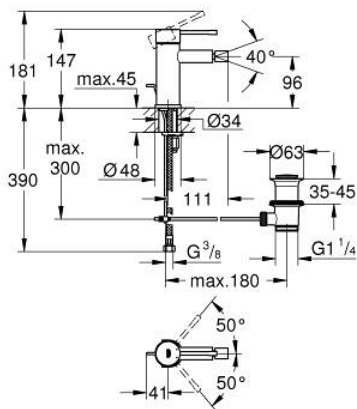

32 935 AL1 ESSENCE SINGLE-LEVER BIDET MIXER 1/2" S-SIZE

PRODUCT DESCRIPTION

- Colour: brushed hard graphite
- single hole installation
- metal lever
- GROHE SilkMove 28 mm ceramic cartridge
- with temperature limiter
- GROHE LongLife finish
- GROHE FastFixation Plus installation system
- ball-joint mousseur
- pop-up waste set 1 1/4"
- flexible connection hoses
- min. recommended pressure 1.0 bar

32 935 AL1 ESSENCE SINGLE-LEVER BIDET MIXER 1/2" S-SIZE

SPARE PARTS

- 1: Lever (Spare part-nr. 46917AL0)
 - 2: retaining ring (Spare part-nr. 46715000)
 - 3: Cartridge (Spare part-nr. 46580000)
 - 4: Pop-up rod (Spare part-nr. 46739AL0)
 - 5: Mousseur (Spare part-nr. 13998000)
 - 6: Escutcheon (Spare part-nr. 48603AL0)
 - 7: Shank mounting kit (Spare part-nr. 46645000)
 - 8: Waste set 1 1/4" (Spare part-nr. 28910AL0)
 - 8.1: Plug (Spare part-nr. 07182AL0)
 - 8.2: Eccentric rod (Spare part-nr. 07052000)
 - 9: Mounting wrench (Spare part-nr. 19017000)*
 - 10: Eccentric rod (Spare part-nr. 07341000)*
- * Optional accessories